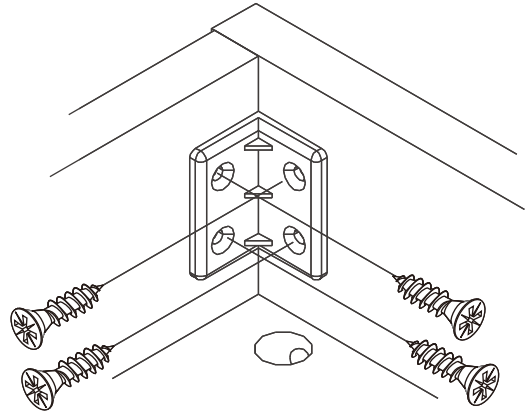

VALUX

Night Table 62CM. L015

M4x16mm.

HARDWARE

-BODY SET

#8x35

x 24

x 22

x 22

M4x16mm.

x 72

x 16

x 3

M5x70mm.

x 3

M4x30mm.

x 5

x 4

No.1

x 2

M4x16mm.

x 2

-DRAWER SET

x 1

M3.5x13mm.

x 14

M4x40mm.

x 10

TFL4 M6x23

x 2

ASSEMBLY

-BODY SET