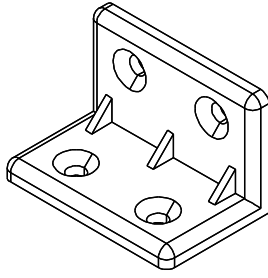

VALUX

Night Table 62CM. L015

M4x16mm.

HARDWARE

-BODY SET

#8x35

x 24

x 22

x 22

M4x16mm.

x 72

x 16

x 3

M5x70mm.

x 3

M4x30mm.

x 5

x 4

No.1

x 2

M4x16mm.

x 2

-DRAWER SET

x 1

M3.5x13mm.

x 14

M4x40mm.

x 10

TFL4 M6x23

x 2

ASSEMBLY

-BODY SET