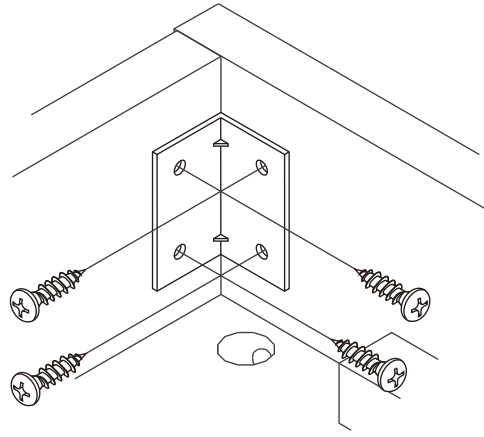

VASIM

BED 5 ft.
BED 6 ft.

CONNECT SYSTEM

1

3

WHEN FITTING CAMS
 ENSURE STARTING POSITION IS CORRECT
 BEFORE YOU INSERT CONNECTING BOLT
 TURN CLOCKWISE UNTIL SECURE

✓				✗
↑	CORRECT	WRONG		

2

(Connecting bolts)

M4x16mm.

i

40mm.

☹️

✗

EQ

😊

✓

M6x45mm.

M6

M6

M4x16mm.

HARDWARE

-BODY SET

x 4