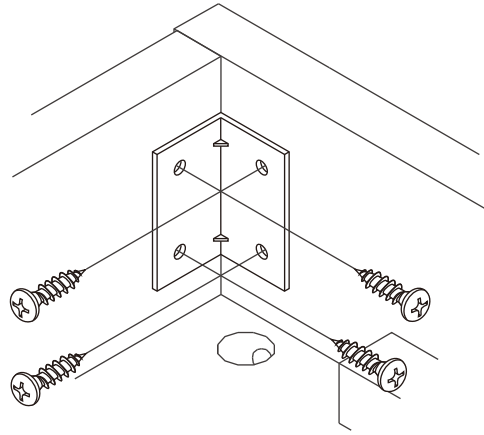

VASIM

BED 3.5 ft.

CONNECT SYSTEM

1

3

2

(Connecting bolts)

WHEN FITTING CAMS
 ENSURE STARTING POSITION IS CORRECT
 BEFORE YOU INSERT CONNECTING BOLT
 TURN CLOCKWISE UNTIL SECURE

✓				✗
↑				
CORRECT		WRONG		

M4x16mm.

i

40mm.

EQ

M6x45mm.

M6

M6

M4x16mm.

HARDWARE

-BODY SET

x 4

19mm.

x 4

#8x35

x 4