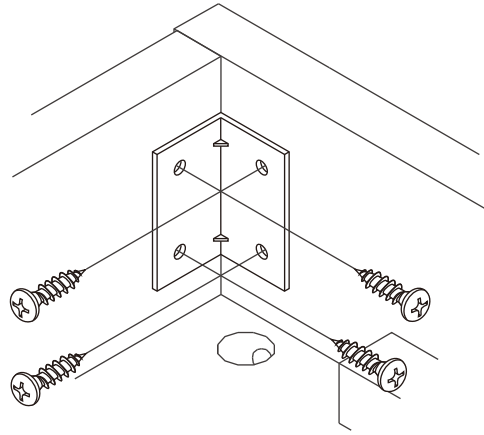

VASIM

BED 5 ft.
BED 6 ft.

CONNECT SYSTEM

1

3

WHEN FITTING CAMS
 ENSURE STARTING POSITION IS CORRECT
 BEFORE YOU INSERT CONNECTING BOLT
 TURN CLOCKWISE UNTIL SECURE

✓					
	↑				
	CORRECT	WRONG			

2

(Connecting bolts)

M4x16mm.

i

40mm.

EQ

M6x45mm.

M6

M6

M4x16mm.

HARDWARE

-BODY SET

x 4

19mm.

x 4

#8x35

x 4