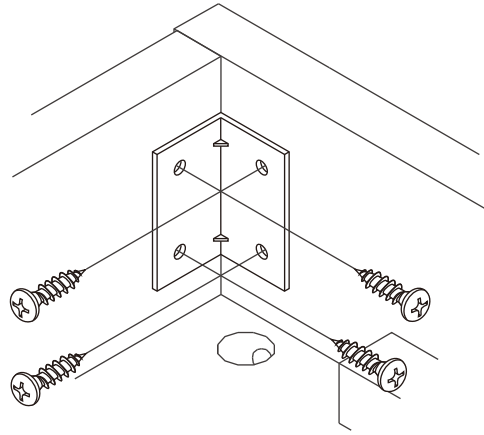

VASIM

BED 5 ft.
BED 6 ft.

CONNECT SYSTEM

1

3

2

(Connecting bolts)

WHEN FITTING CAMS
 ENSURE STARTING POSITION IS CORRECT
 BEFORE YOU INSERT CONNECTING BOLT
 TURN CLOCKWISE UNTIL SECURE

✓				✗
↑				
CORRECT		WRONG		

M4x16mm.

i

40mm.

EQ

M6x45mm.

M6

M6

M4x16mm.

HARDWARE

-BODY SET

x 4

19mm.

x 4

#8x35

x 4