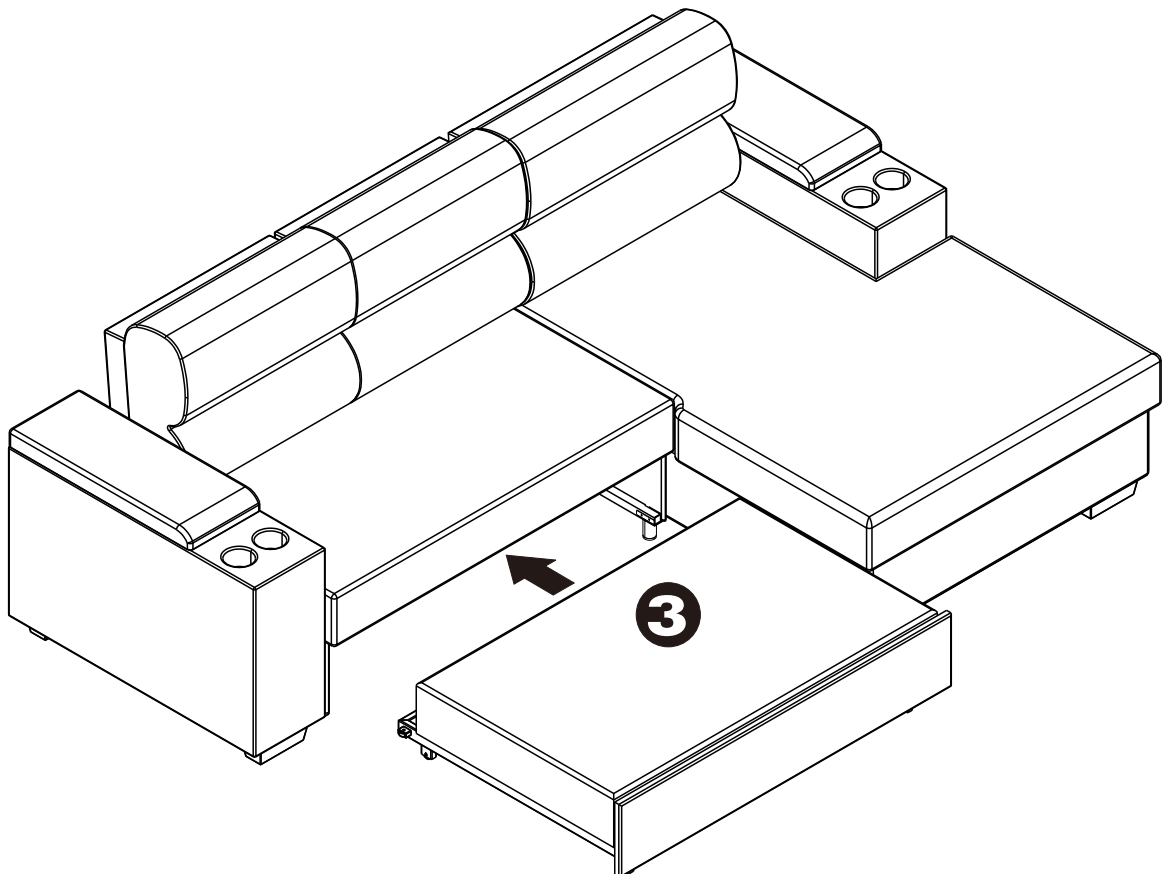

DOMINIC

SOFA L-SH FUNC/L

HARDWARE

-BODY SET

x 7

x 2

F+M5 x 50 mm.

x 28

P+7 x 1"mm.

x 8

1.

2.

3.

4.

3.