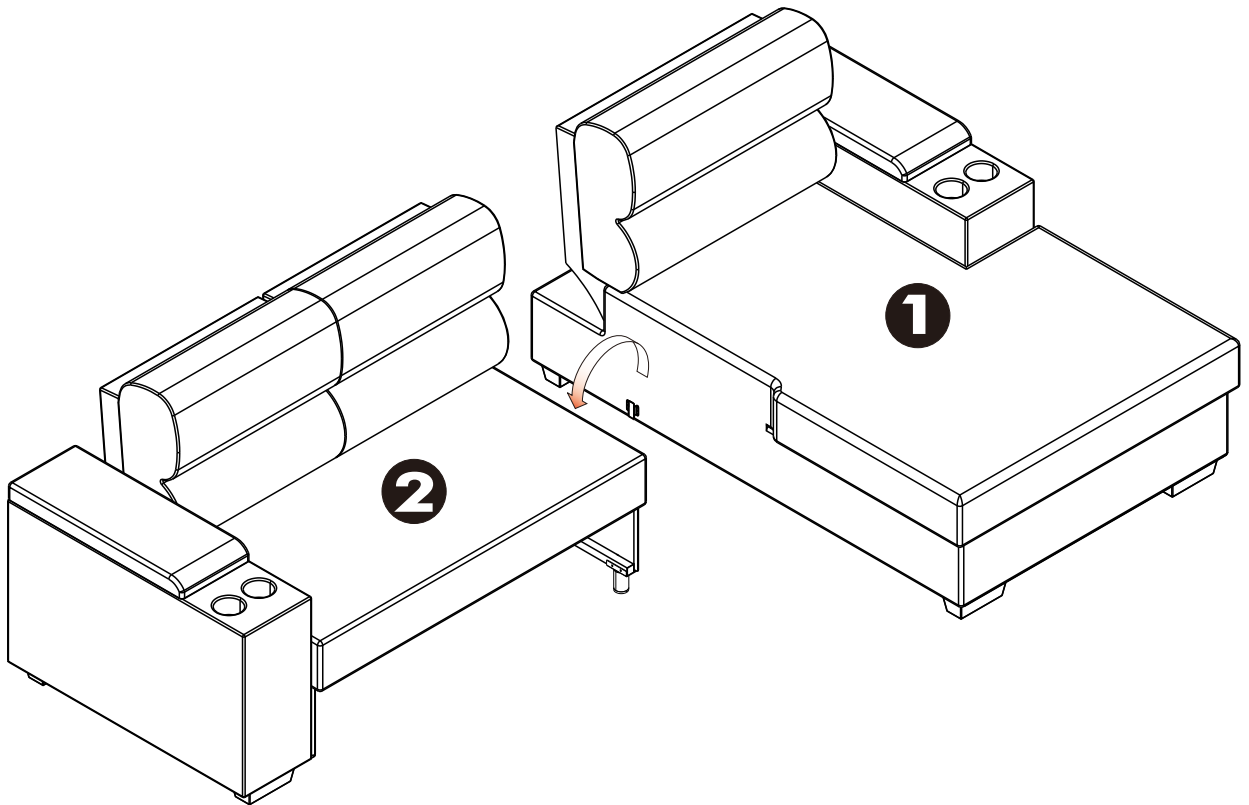

DOMINIC

SOFA L-SH FUNC/L

HARDWARE

-BODY SET

x 7

x 2

F+M5 x 50 mm.

x 28

P+7 x 1"mm.

x 8

1.

2.

3.

4.

3.