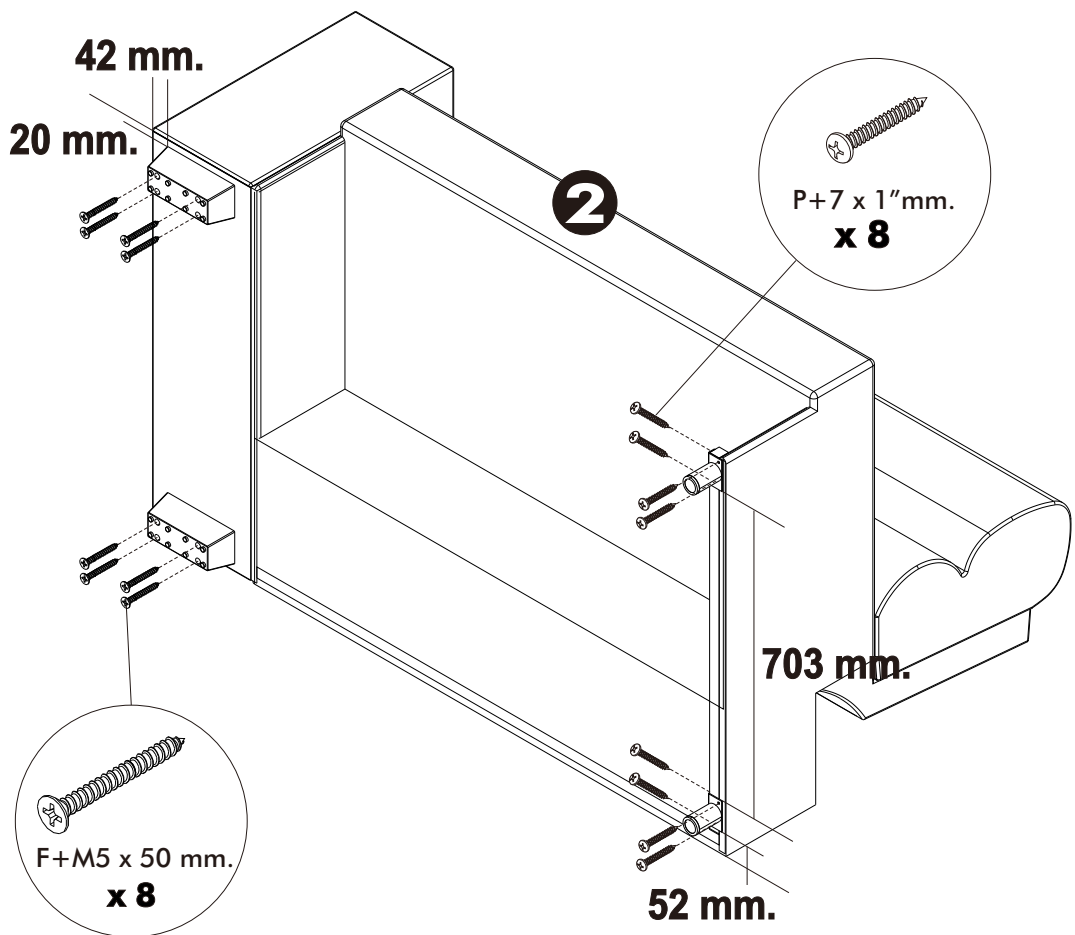

DOMINIC

SOFA L-SH FUNC/L

HARDWARE

-BODY SET

x 7

x 2

F+M5 x 50 mm.

x 28

P+7 x 1"mm.

x 8

1.

2.

3.

4.

3.