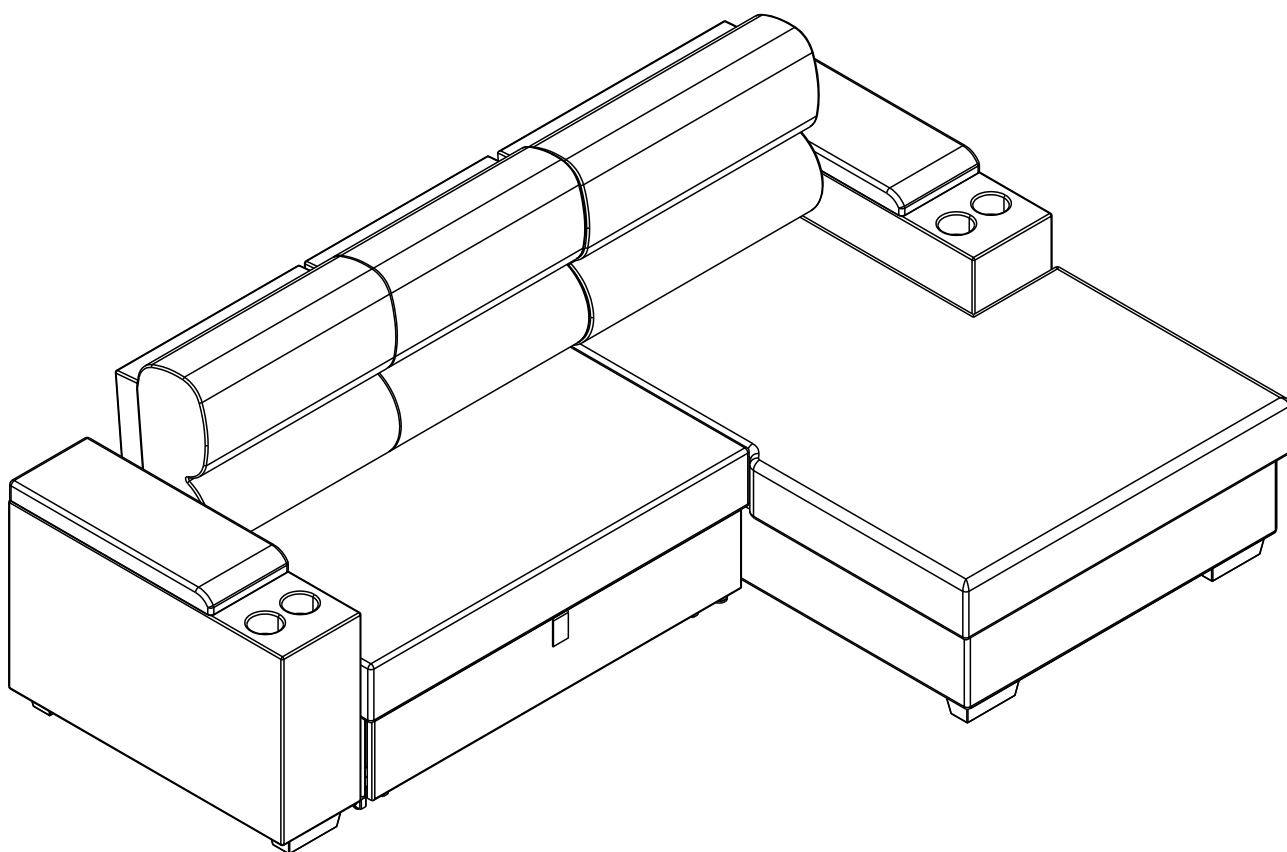

DOMINIC

SOFA L-SH FUNC/L

HARDWARE

-BODY SET

x 7

x 2

F+M5 x 50 mm.

x 28

P+7 x 1"mm.

x 8

1.

2.

3.

4.

3.