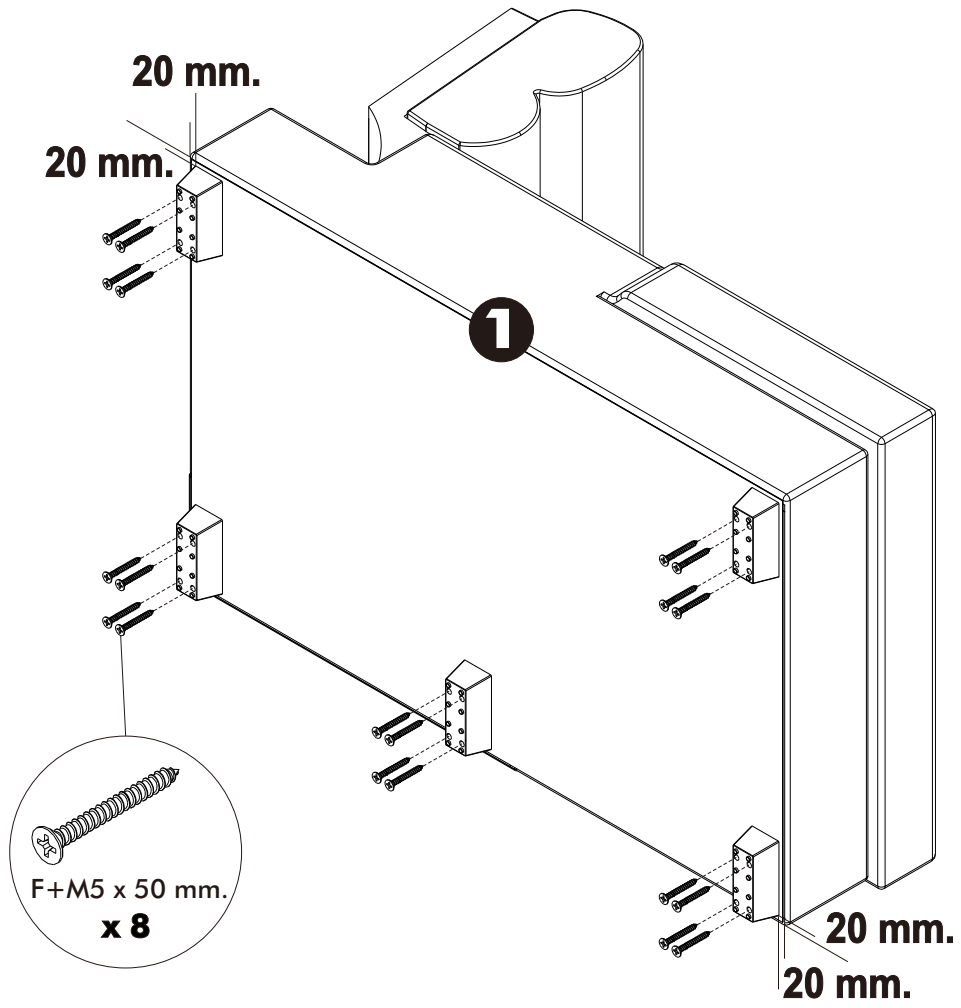

DOMINIC

SOFA L-SH FUNC/L

HARDWARE

-BODY SET

x 7

x 2

F+M5 x 50 mm.

x 28

P+7 x 1"mm.

x 8

1.

2.

3.

4.

3.