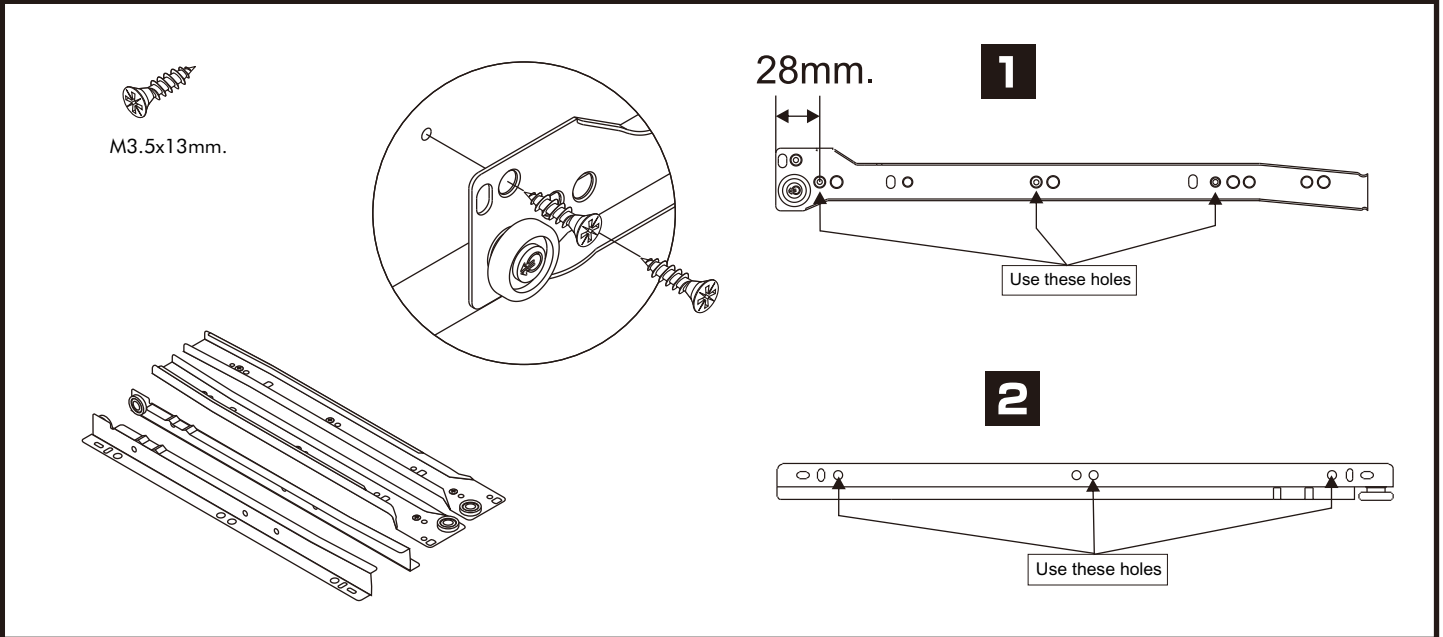

MAISON

Bedside cabinet 1 DW L015

CONNECT SYSTEM

M4x16mm.

M4x25mm.

HARDWARE

-BODY SET

#8x35

x 16

M4x16mm.

x 76

x 8

x 3

x 4

x 15

x 1

M4x16mm.

x 3

x 1

M5x50mm.

x 1

M3.5x20mm.

x 3

M4x25mm.

x 12

-DRAWER SET

x 1

M3.5x13mm.

x 14

M4x40mm.

x 8

TFL4 M6x23