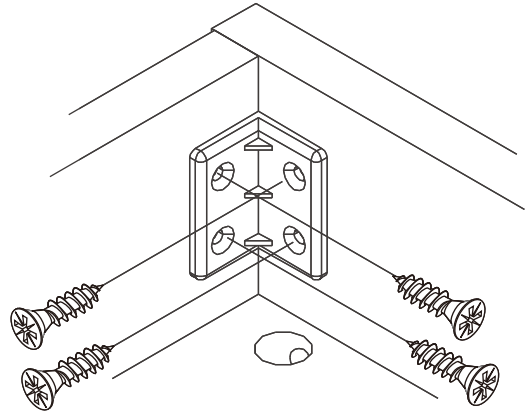

MAISON

Bedside cabinet 1 DW L015

CONNECT SYSTEM

M4x16mm.

M4x25mm.

HARDWARE

-BODY SET

#8x35

x 16

M4x16mm.

x 76

x 8

x 3

x 4

x 15

x 1

M4x16mm.

x 3

x 1

M5x50mm.

x 1

M3.5x20mm.

x 3

M4x25mm.

x 12

-DRAWER SET

x 1

M3.5x13mm.

x 14

M4x40mm.

x 8

TFL4 M6x23