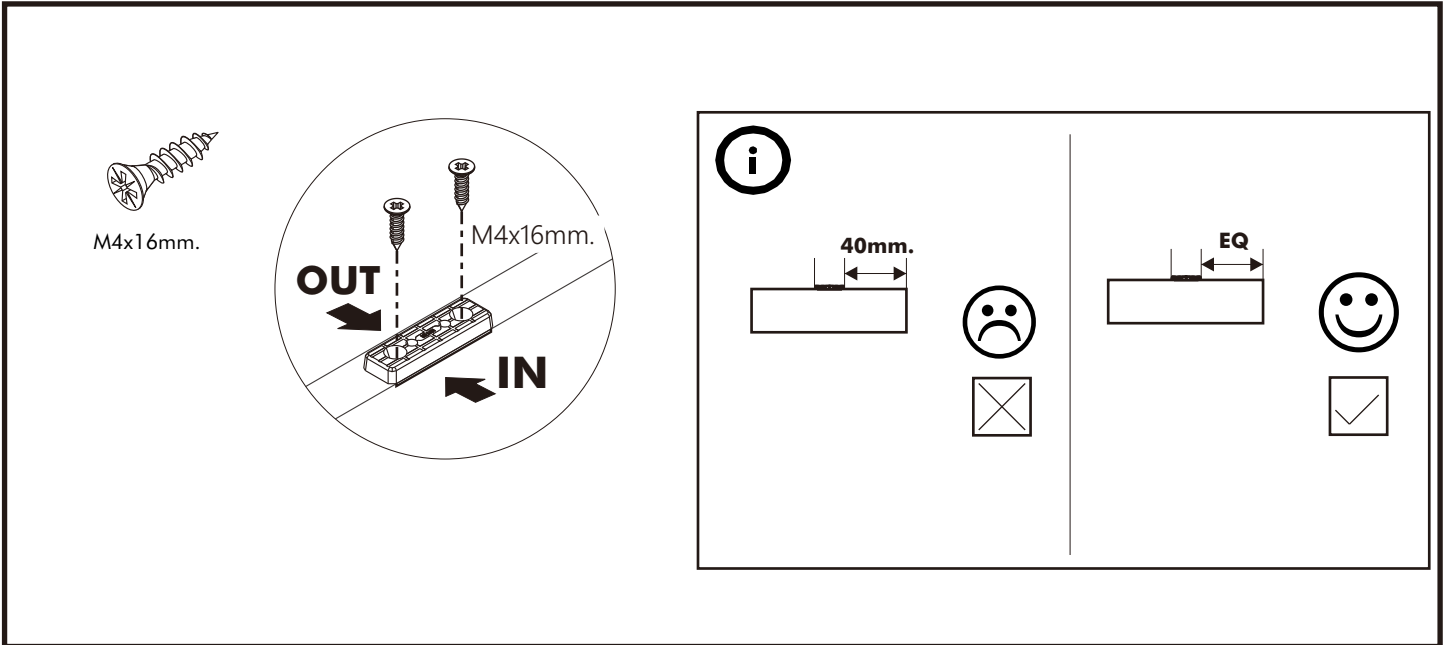

MAISON

Bedside cabinet 1 DW L015

CONNECT SYSTEM

M4x16mm.

M4x25mm.

HARDWARE

-BODY SET

#8x35

x 16

M4x16mm.

x 76

x 8

x 3

x 4

x 15

x 1

M4x16mm.

x 3

x 1

M5x50mm.

x 1

M3.5x20mm.

x 3

M4x25mm.

x 12

-DRAWER SET

x 1

M3.5x13mm.

x 14

M4x40mm.

x 8

TFL4 M6x23