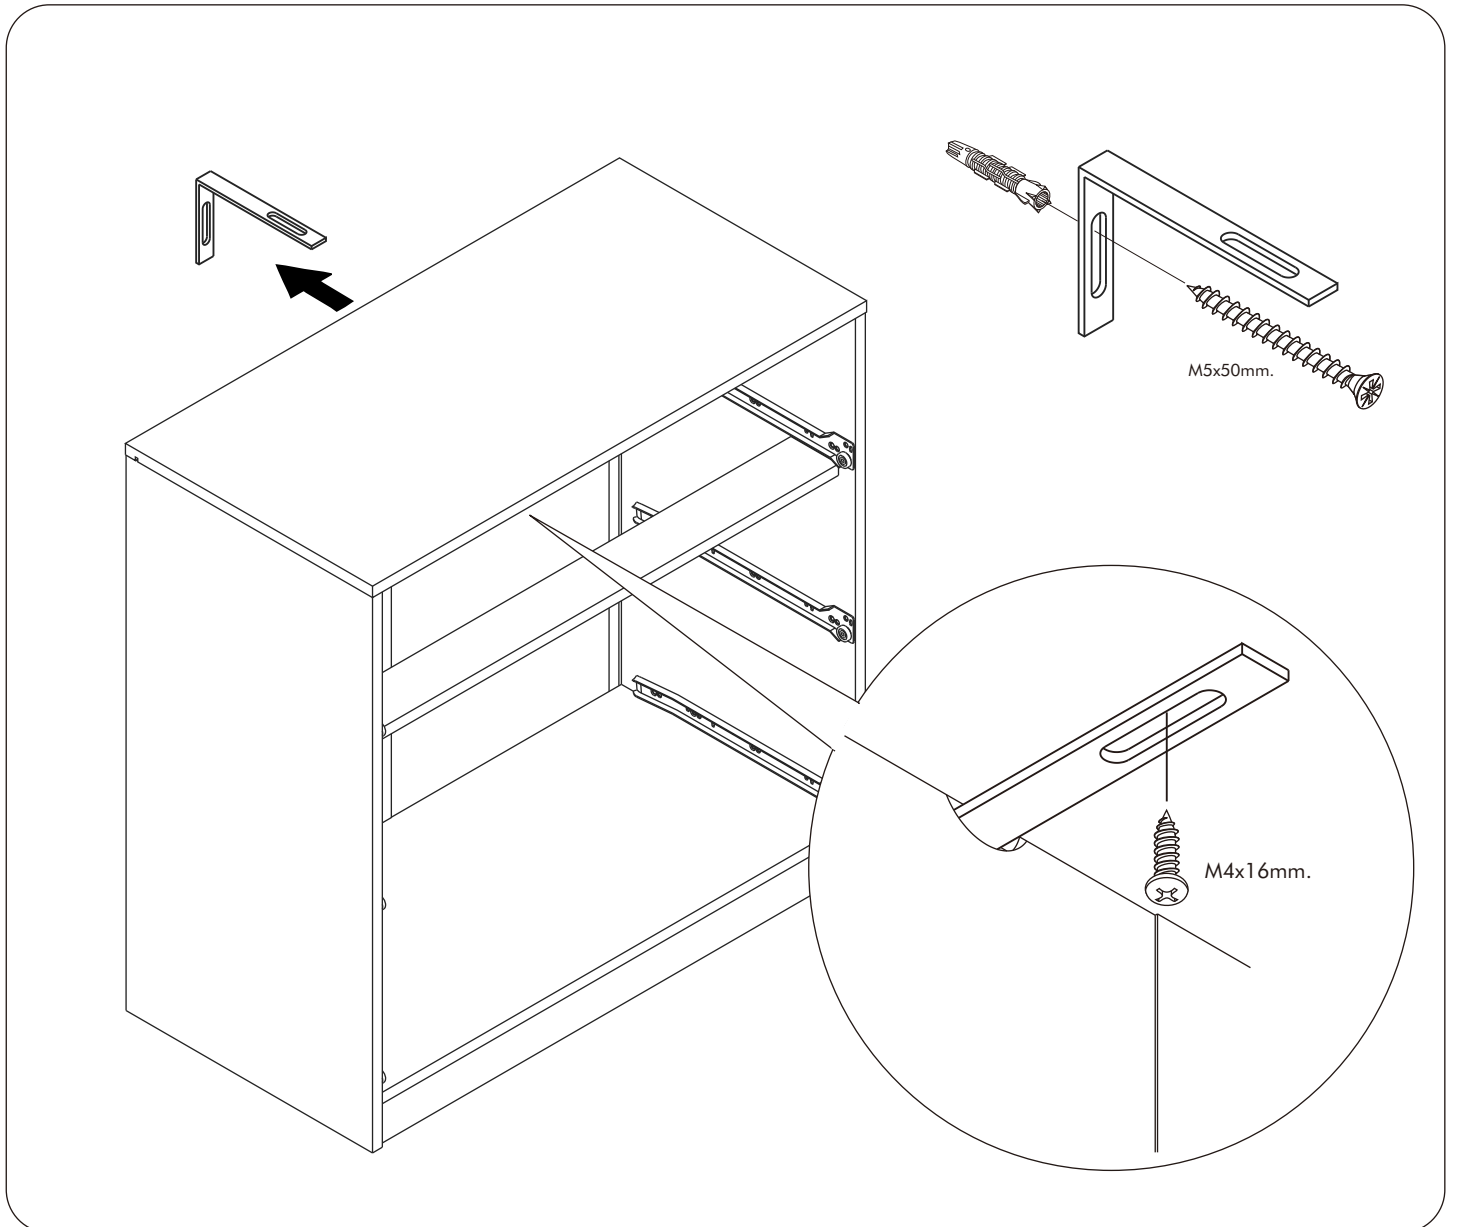

MAISON

Bedside cabinet 1 DW L015

CONNECT SYSTEM

M4x16mm.

M4x25mm.

HARDWARE

-BODY SET

#8x35

M4x16mm.

x 3

x 1

M5x50mm.

x 1

M3.5x20mm.

x 3

M4x25mm.

x 12

-DRAWER SET

x 1

M3.5x13mm.

x 14

M4x40mm.

x 8

TFL4 M6x23