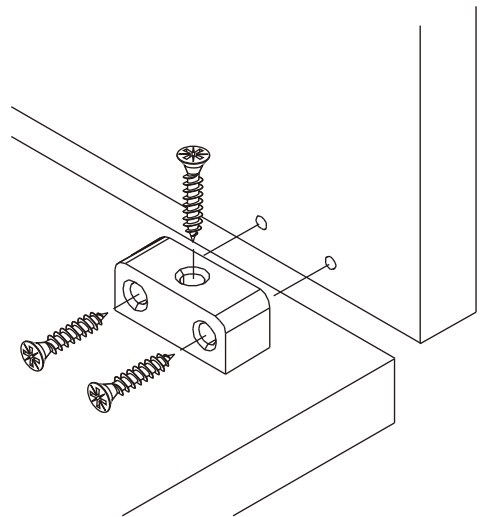

MAISON

Bedside cabinet 1 DW L015

CONNECT SYSTEM

M4x16mm.

M4x25mm.

HARDWARE

-BODY SET

#8x35

x 16

M4x16mm.

x 76

x 8

x 3

x 4

x 15

x 1

M4x16mm.

x 3

x 1

M5x50mm.

x 1

M3.5x20mm.

x 3

M4x25mm.

x 12

-DRAWER SET

x 1

M3.5x13mm.

x 14

M4x40mm.

x 8

TFL4 M6x23