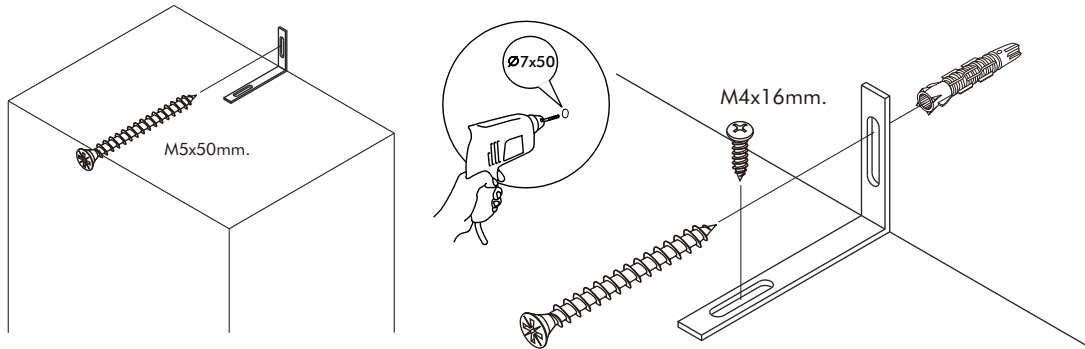

MAISON

Bedside cabinet 1 DW L015

CONNECT SYSTEM

M4x16mm.

M4x25mm.

HARDWARE

-BODY SET

#8x35

x 16

M4x16mm.

x 76

x 8

x 3

x 4

x 15

x 1

M4x16mm.

x 3

x 1

M5x50mm.

x 1

M3.5x20mm.

x 3

M4x25mm.