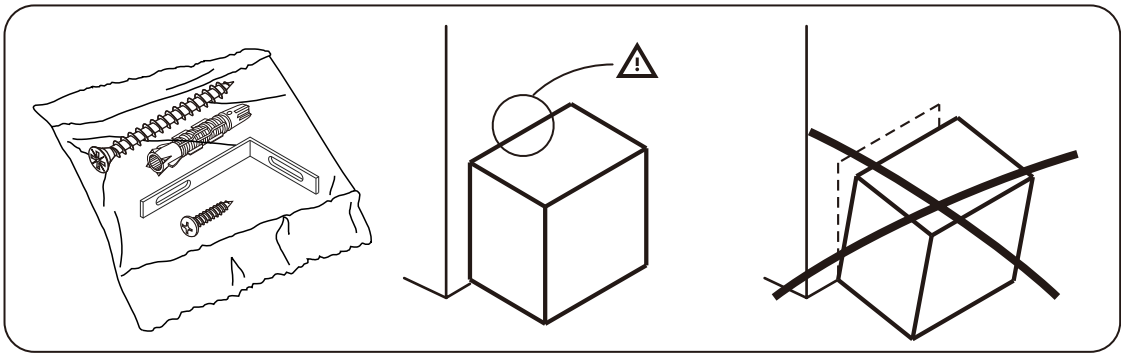

MAISON

Bedside cabinet 1 DW L015

CONNECT SYSTEM

M4x16mm.

M4x25mm.

HARDWARE

-BODY SET

#8x35

x 16

M4x16mm.

x 76

x 8

x 3

x 4

x 15

x 1

M4x16mm.

x 3

x 1

M5x50mm.

x 1

M3.5x20mm.

x 3

M4x25mm.