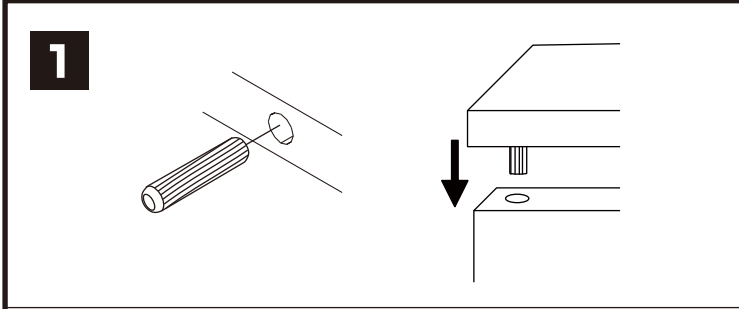

MAISON

Bedside cabinet 1 DW L015

CONNECT SYSTEM

M4x16mm.

M4x25mm.

HARDWARE

-BODY SET

#8x35

x 16

M4x16mm.

x 76

x 8

x 3

x 4

x 15

x 1

M4x16mm.

x 3

x 1

M5x50mm.

x 1

M3.5x20mm.

x 3

M4x25mm.