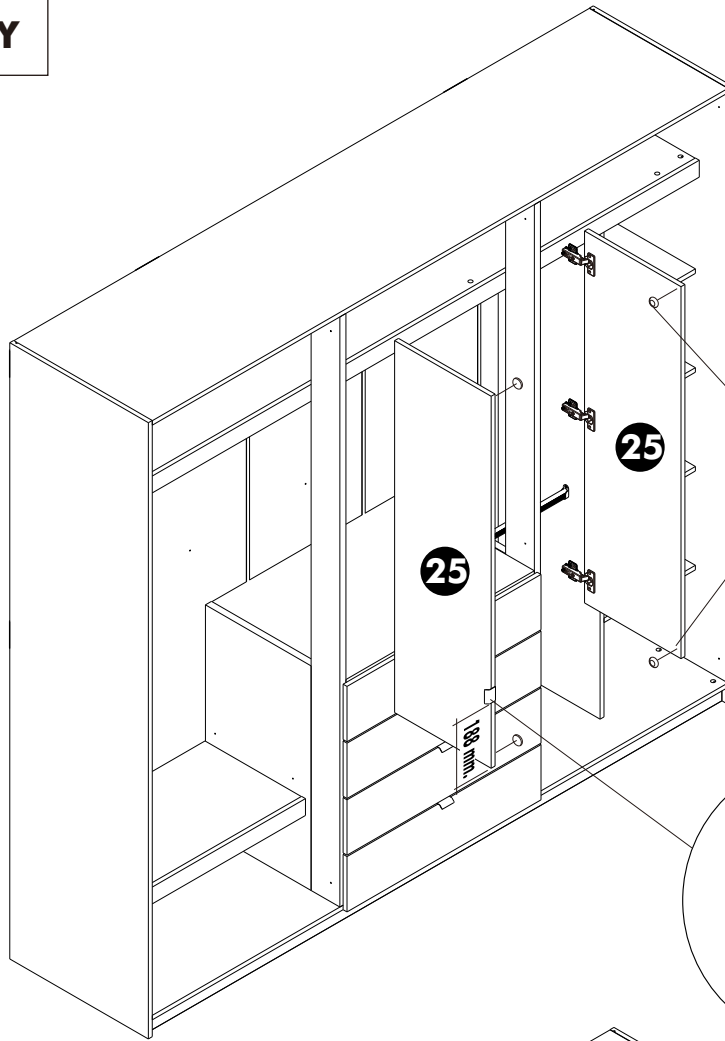

VASIM

6 door Wardrobe

M4x16mm.

M4x13mm.

M3.5x13mm.

28mm.

1

2

x 56

x 48

x 12

x 4

x 8

x 8

HARDWARE

-DOOR SET

x4/8
#6x1/2"(F)

ASSEMBLY

-DRAWER SET

ASSEMBLY

-DOOR SET

ASSEMBLY

-DOOR SET