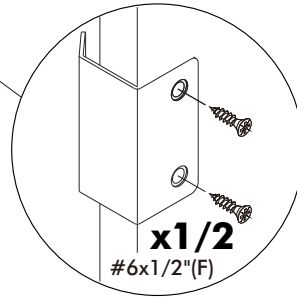

VASIM

6 door Wardrobe

M4x16mm.

M4x13mm.

M3.5x13mm.

28mm.

1

2

M4x25mm.

x 24

ASSEMBLY

-BODY SET

1.

2.

3.

4.

x4/8
#6x1/2"(F)

ASSEMBLY

-DRAWER SET

ASSEMBLY

-DOOR SET

ASSEMBLY

-DOOR SET