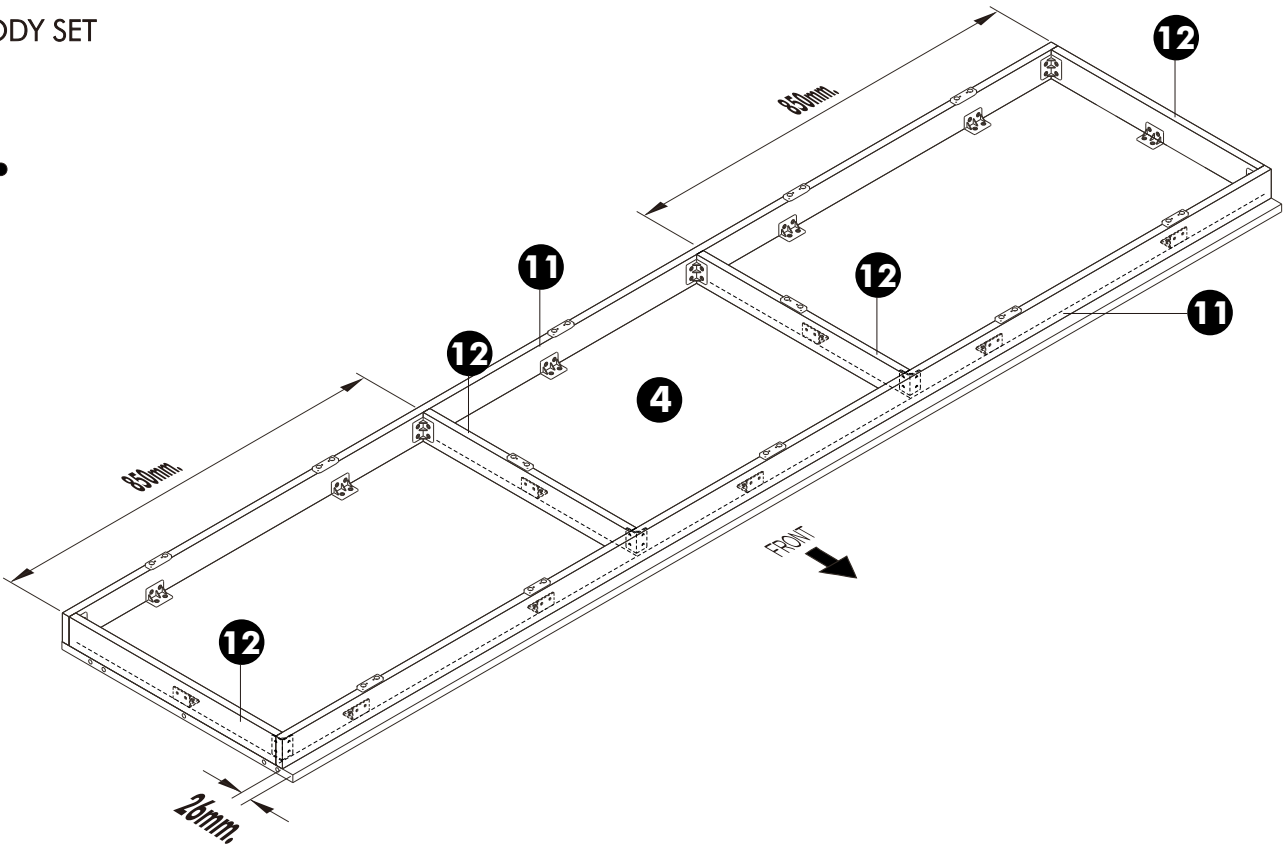

x 56

x 48

x 12

x 4

x 8

x 8

HARDWARE

-DOOR SET

x 14

x 8

M4x16mm.

x 132

x 12

#6x1/2"(F)

x 6

x 3

M4x25mm.

x 24

ASSEMBLY

-BODY SET

1.

2.

3.

4.