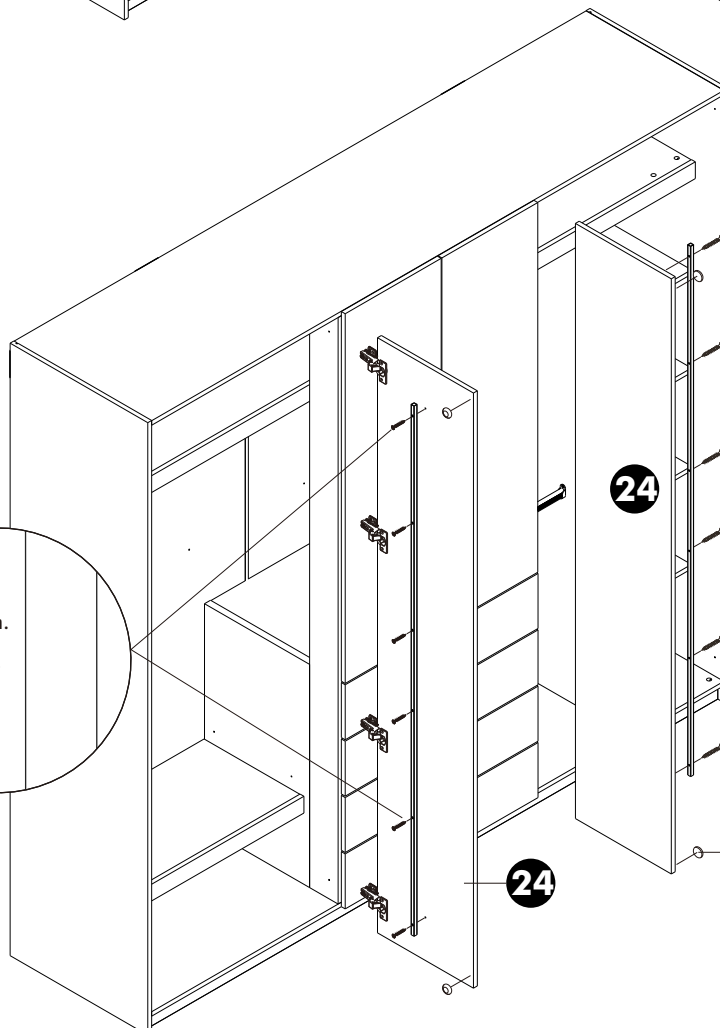

VASIM

6 door Wardrobe

M4x16mm.

M4x13mm.

M3.5x13mm.

28mm.

1

2

x 56

x 48

x 12

x 4

x 8

x 8

HARDWARE

-DOOR SET

x 14

x 8

M4x16mm.

x 132

x 12

#6x1/2"(F)

x 6

x 3

x4/8
#6x1/2"(F)

ASSEMBLY

-DRAWER SET

ASSEMBLY

-DOOR SET

ASSEMBLY

-DOOR SET