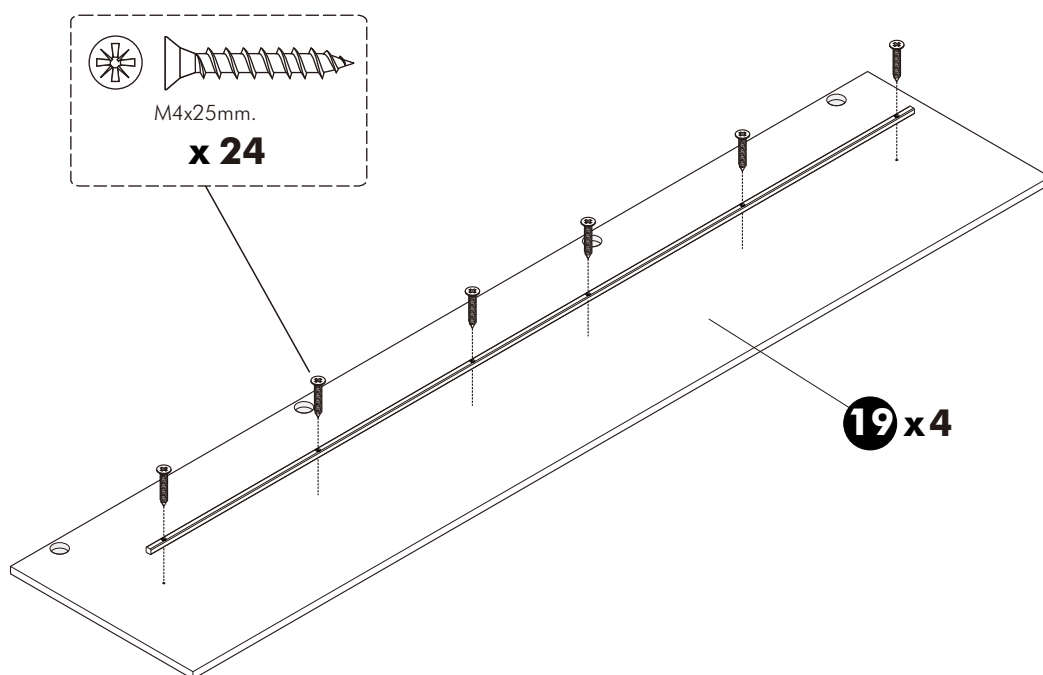

9.

ASSEMBLY

-DOOR SET

1.