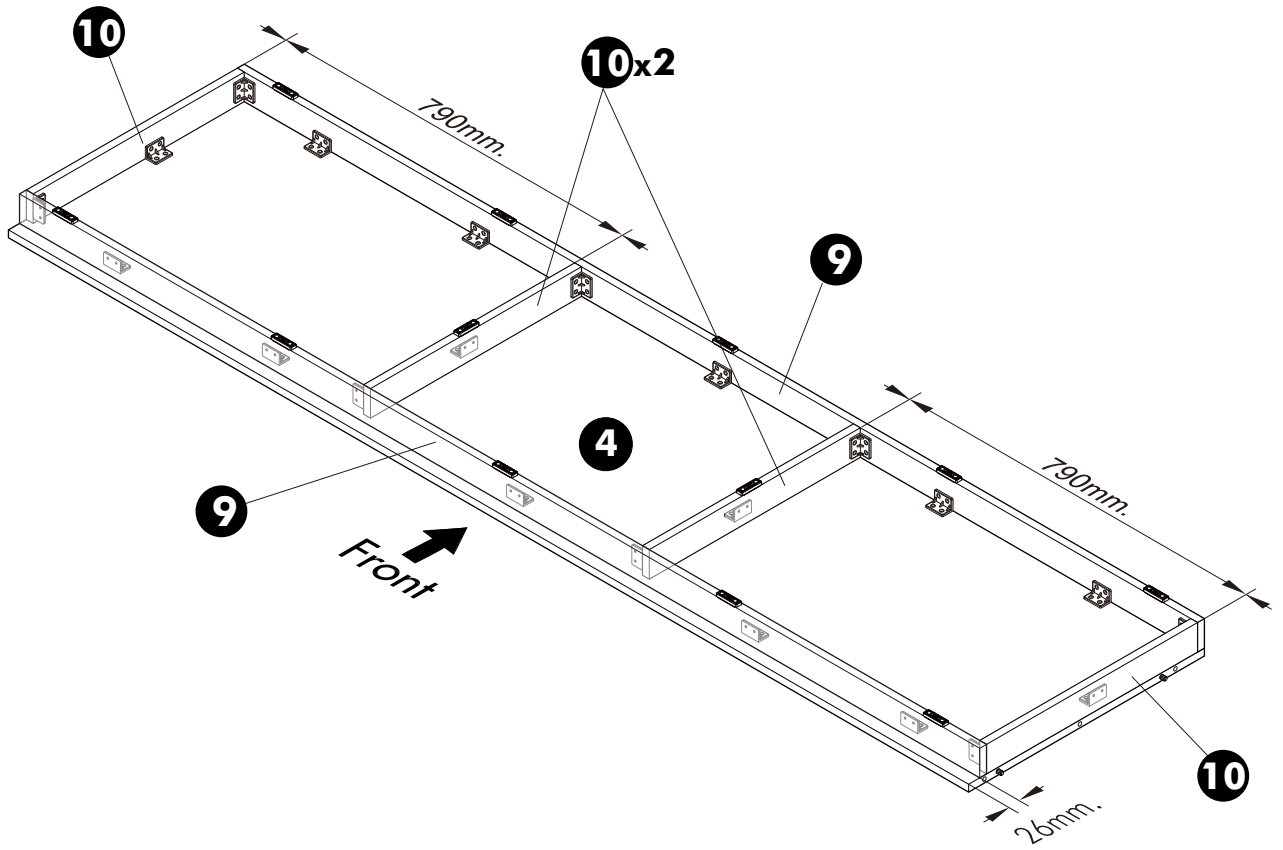

x 38

HARDWARE

-DOOR SET

FULL OVERLAY

x 8

HALF OVERLAY

x 12

M4x16mm.

x 120

x 10

x 3

6x1/2"

x 6

M4x25mm.

x 24

ASSEMBLY

-BODY SET

1.

2.

3.

4.

5.

6.

9.