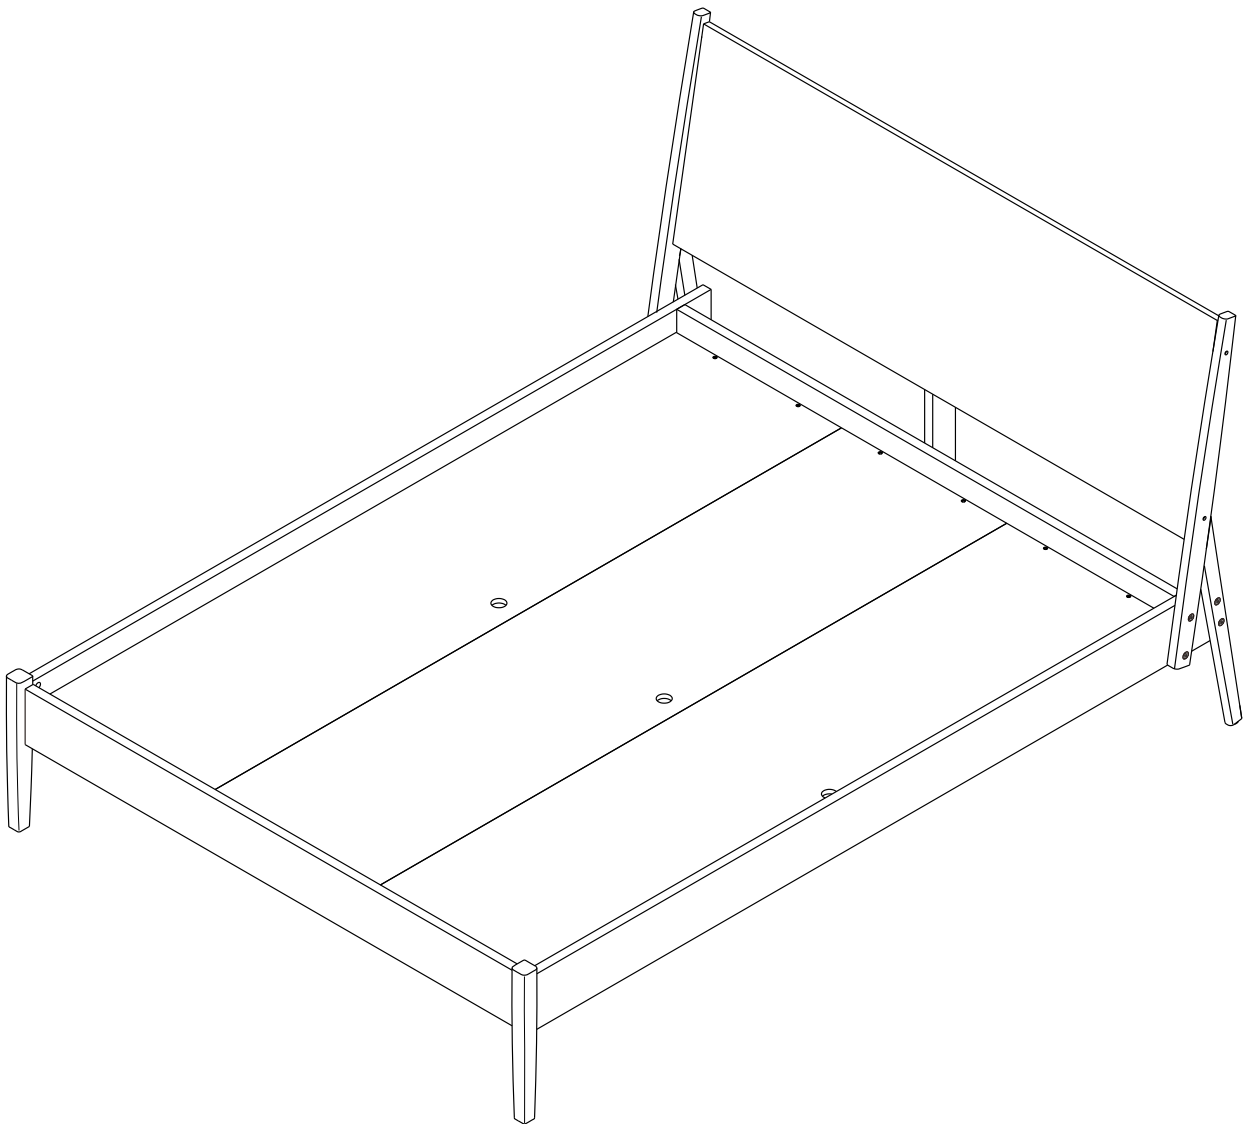

ISTANBUL

BED 5 ft.

BED 6 ft.

CONNECT SYSTEM

1

3

2

(Connecting bolts)

HARDWARE

-BODY SET

x 12

x 12

x 20

x 27

x 4

x 2