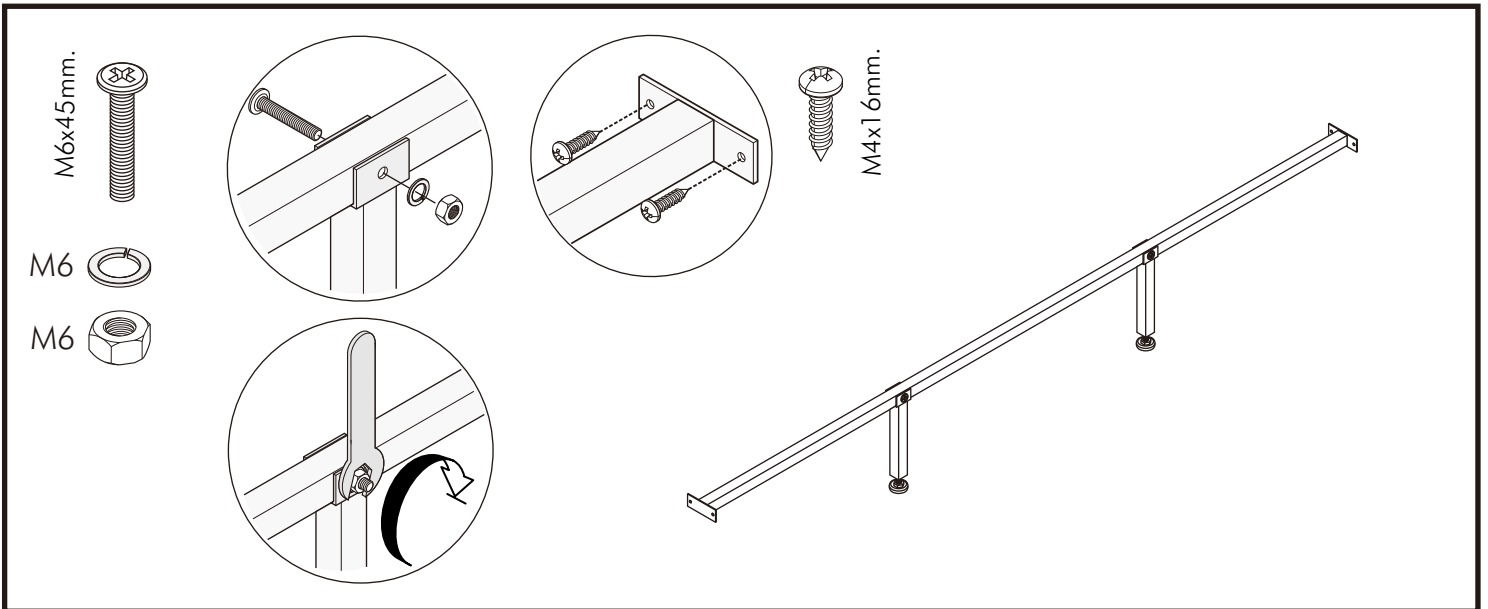

MINIMAL

BED 5 ft.

BED 6 ft.

CONNECT SYSTEM

HARDWARE

-BODY SET

x 4

19mm.

x 4

#8x35

x 8

M4x16mm.

x 27

x 4

x 9

#M6

x 4

#M6

x 4

TF+M6x45

x 4

M4x16mm.

x 18

M4x30mm.