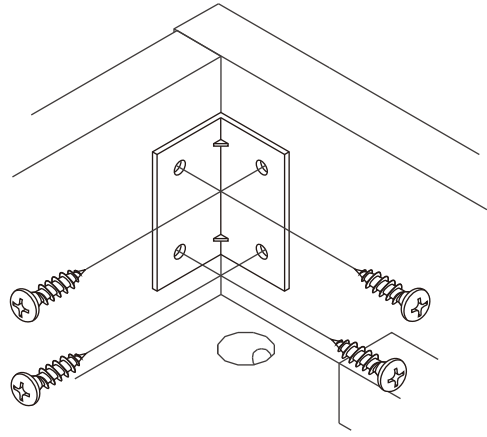

MINIMAL

BED 5 ft.

BED 6 ft.

CONNECT SYSTEM

HARDWARE

-BODY SET

x 4

19mm.

x 4

#8x35

x 8

M4x16mm.

x 27

x 4

x 9

#M6

x 4

#M6

x 4

TF+M6x45

x 4

M4x16mm.

x 18

M4x30mm.