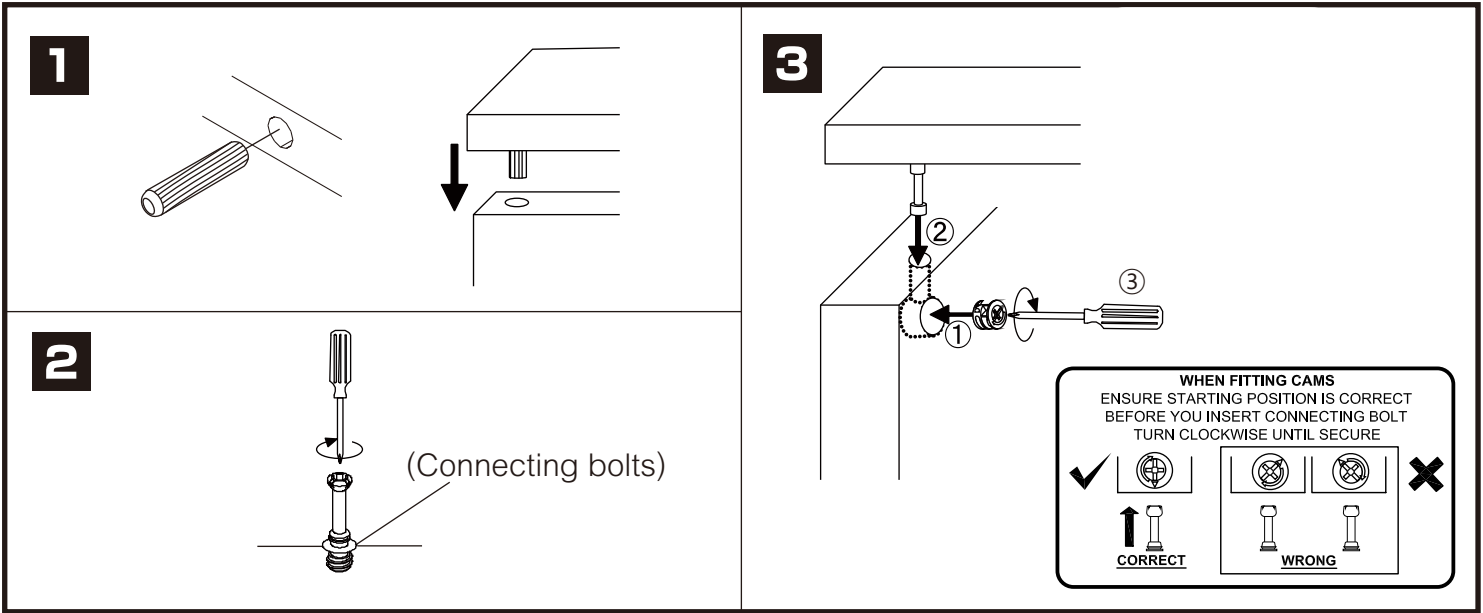

MINIMAL

BED 5 ft.

BED 6 ft.

CONNECT SYSTEM

HARDWARE

-BODY SET

x 4

19mm.