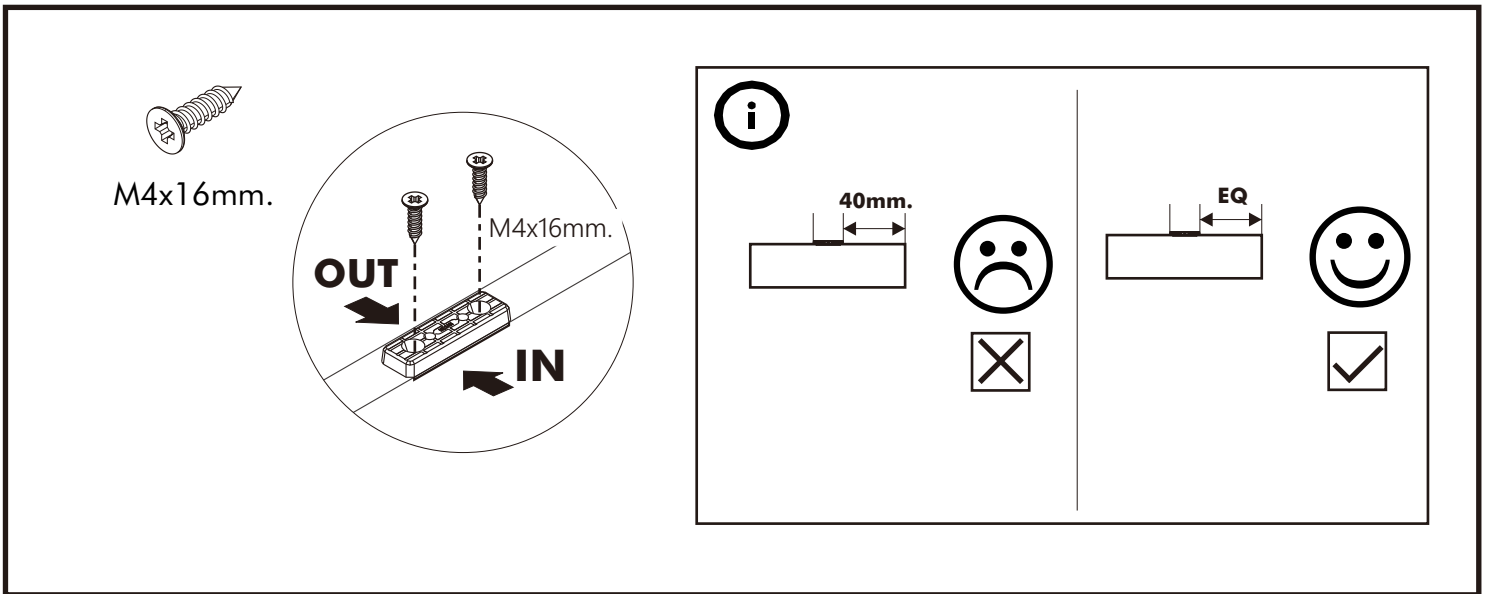

DUO

Bed 3.5 ft

CONNECT SYSTEM

HARDWARE

-BODY SET

x 18

x 18

x 29

x 4

x 9

x 6

x 4

No.1

x 2

x 6

x 3

x 8

M5x50mm.

x 10

M4x16mm.

x 74

M4x40mm.

x 8

-DRAWER SET

5.L

ASSEMBLY

-UP BODY SET (R)

1.R

2.R

3.R

4.R

5.R