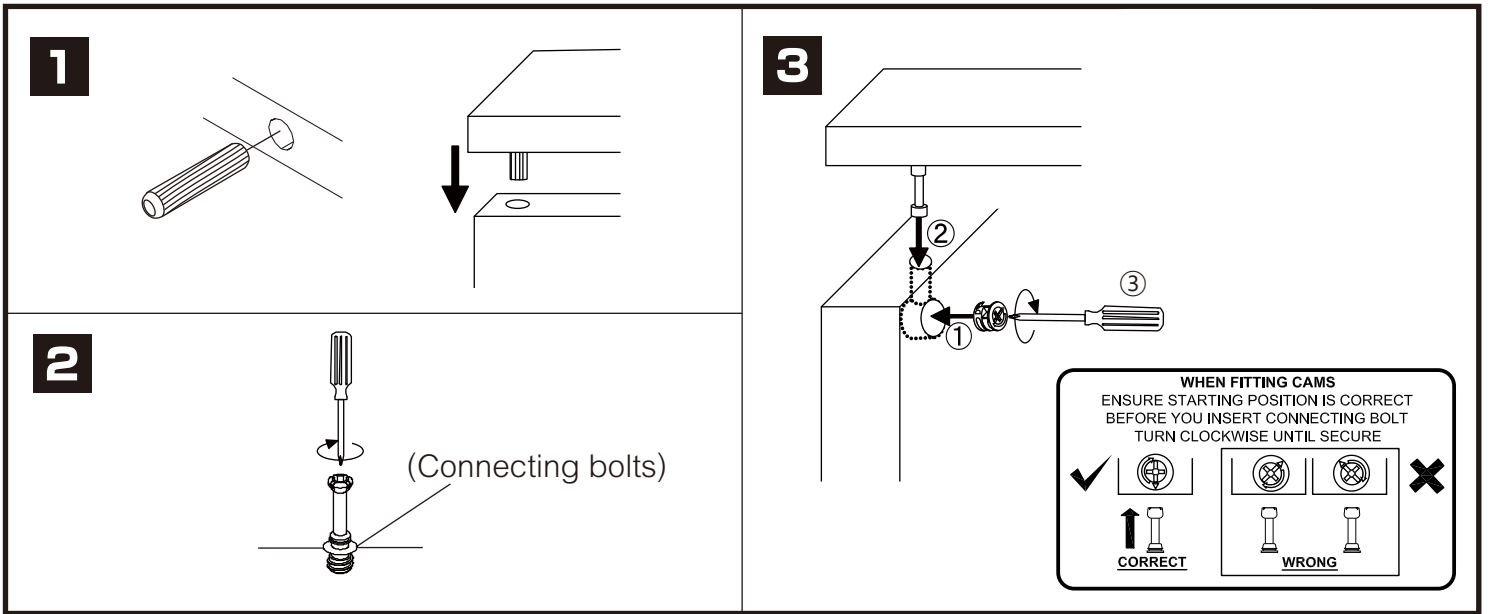

DUO

Bed 3.5 ft

CONNECT SYSTEM

HARDWARE

-BODY SET

x 18

x 18

x 29