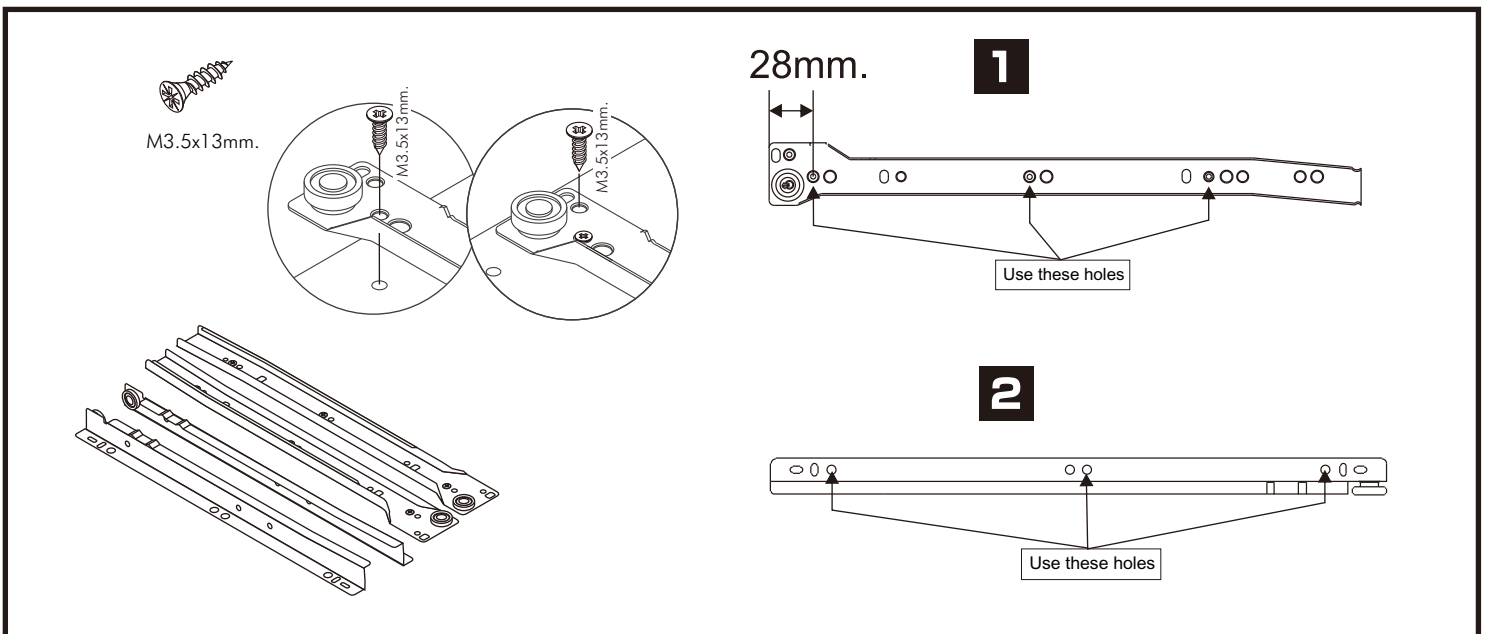

DUO

Bed 3.5 ft

CONNECT SYSTEM

HARDWARE

-BODY SET

x 18

x 18

x 29

x 4

x 9

x 6

x 4

No.1

x 2

x 6

x 3

x 2 set

M3.5x13mm.

x 28

M4x40mm.

x 24

M6x23mm.

x 6

x 4

5.L

ASSEMBLY

-UP BODY SET (R)

1.R

2.R

3.R

4.R

5.R