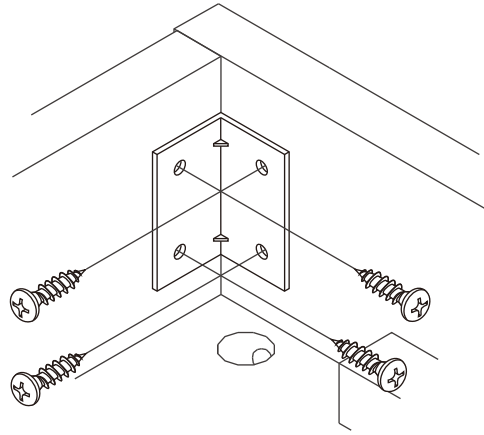

WHEN FITTING CAMS
 ENSURE STARTING POSITION IS CORRECT
 BEFORE YOU INSERT CONNECTING BOLT
 TURN CLOCKWISE UNTIL SECURE

✓				✗
↑				
CORRECT		WRONG		

M4x16mm.

i

40mm.

EQ

M6x45mm.

M6

M6

M4x16mm.

HARDWARE

-BODY SET

x 4

19mm.

x 4

#8x35