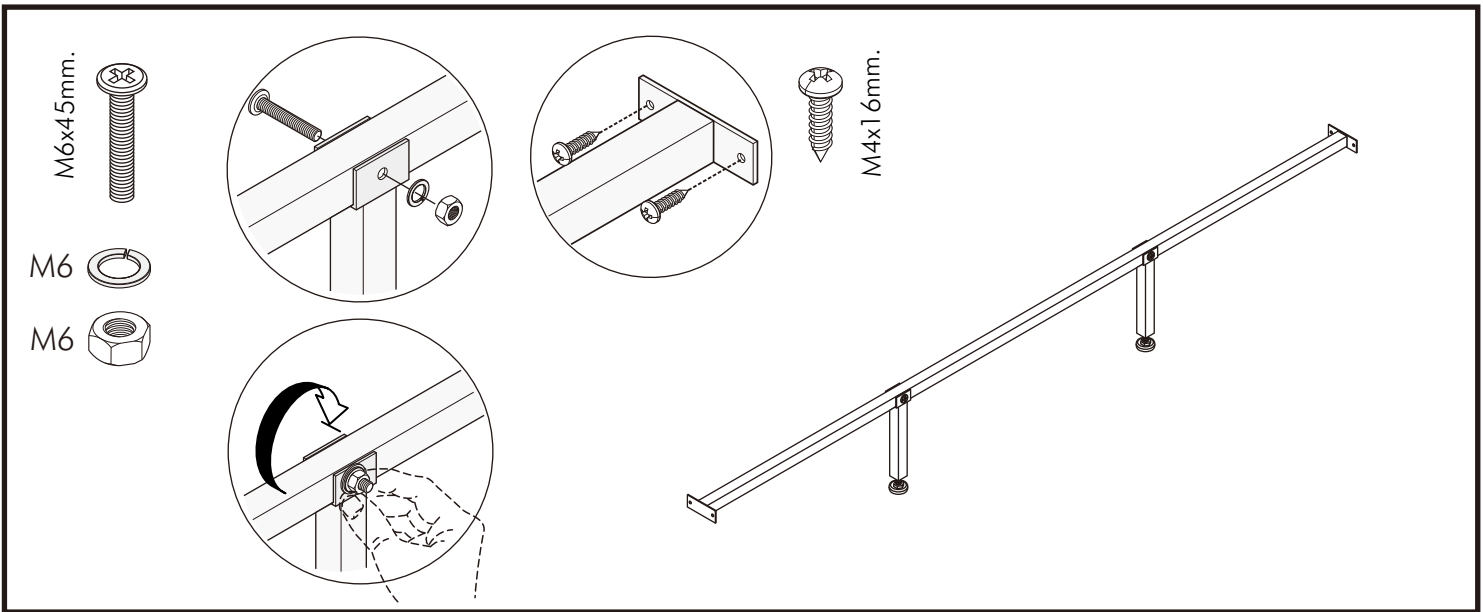

BRUSSEL

BED 5 ft.

BED 6 ft.

CONNECT SYSTEM

1 Pc.
EQ EQ
≤ 190mm.

2 Pcs.
40mm. 40mm.
≥ 191-850mm.

3 Pcs.
100mm. EQ EQ 100mm.
> 850-2000mm.

4 Pcs.
100mm. EQ EQ EQ 100mm.
> 2001mm.

M4x16mm.

OUT

IN

i 40mm.

EQ

HARDWARE

-BODY SET

x 4

19mm.

x 4

#8x35

x 4

M4x16mm.

x 11

#10x5/8"

x 8

M4x13mm.

x 8

ASSEMBLY

-BODY SET

1.

2.

3.