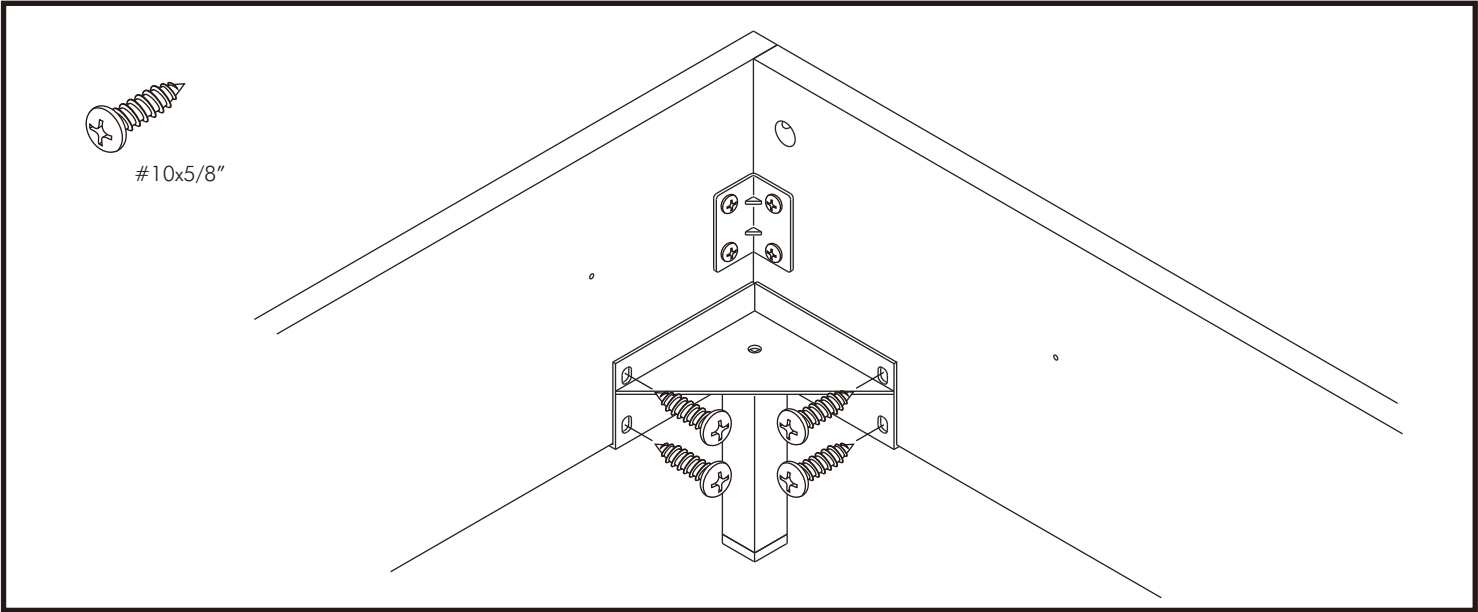

BRUSSEL

BED 5 ft.

BED 6 ft.

CONNECT SYSTEM

1 Pc.
EQ EQ
≤ 190mm.

2 Pcs.
40mm. 40mm.
≥ 191-850mm.

3 Pcs.
100mm. EQ EQ 100mm.
> 850-2000mm.

4 Pcs.
100mm. EQ EQ EQ 100mm.
> 2001mm.

M4x16mm.

OUT

IN

i 40mm.

EQ

HARDWARE

-BODY SET

x 4

19mm.

x 4

#8x35

x 4

M4x16mm.

x 11

#10x5/8"

x 8

M4x13mm.

x 8

ASSEMBLY

-BODY SET

1.

2.

3.