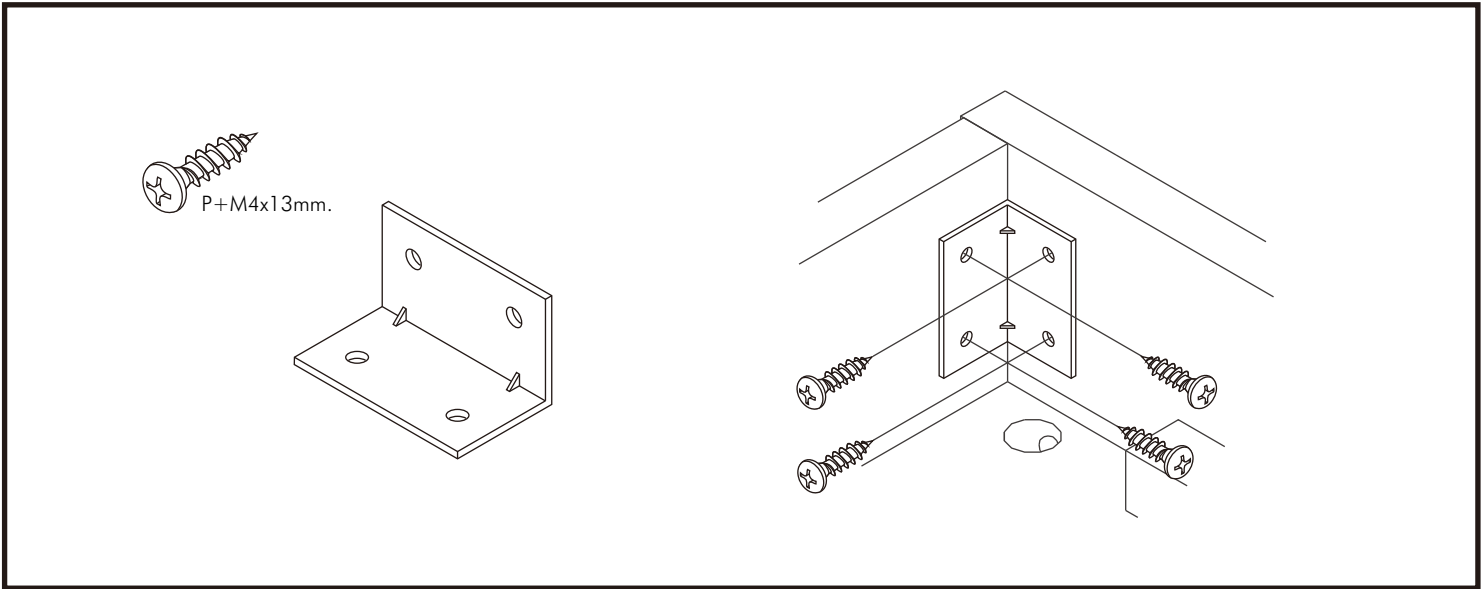

BRUSSEL

BED 5 ft.

BED 6 ft.

CONNECT SYSTEM

1 Pc.
EQ EQ
≤ 190mm.

2 Pcs.
40mm. 40mm.
≥ 191-850mm.

3 Pcs.
100mm. EQ EQ 100mm.
> 850-2000mm.

4 Pcs.
100mm. EQ EQ EQ 100mm.
> 2001mm.

M4x16mm.

OUT

IN

i 40mm.

EQ

HARDWARE

-BODY SET

x 4

19mm.

x 4

#8x35

x 4

M4x16mm.

x 11

#10x5/8"

x 8

M4x13mm.

x 8

ASSEMBLY

-BODY SET

1.

2.

3.