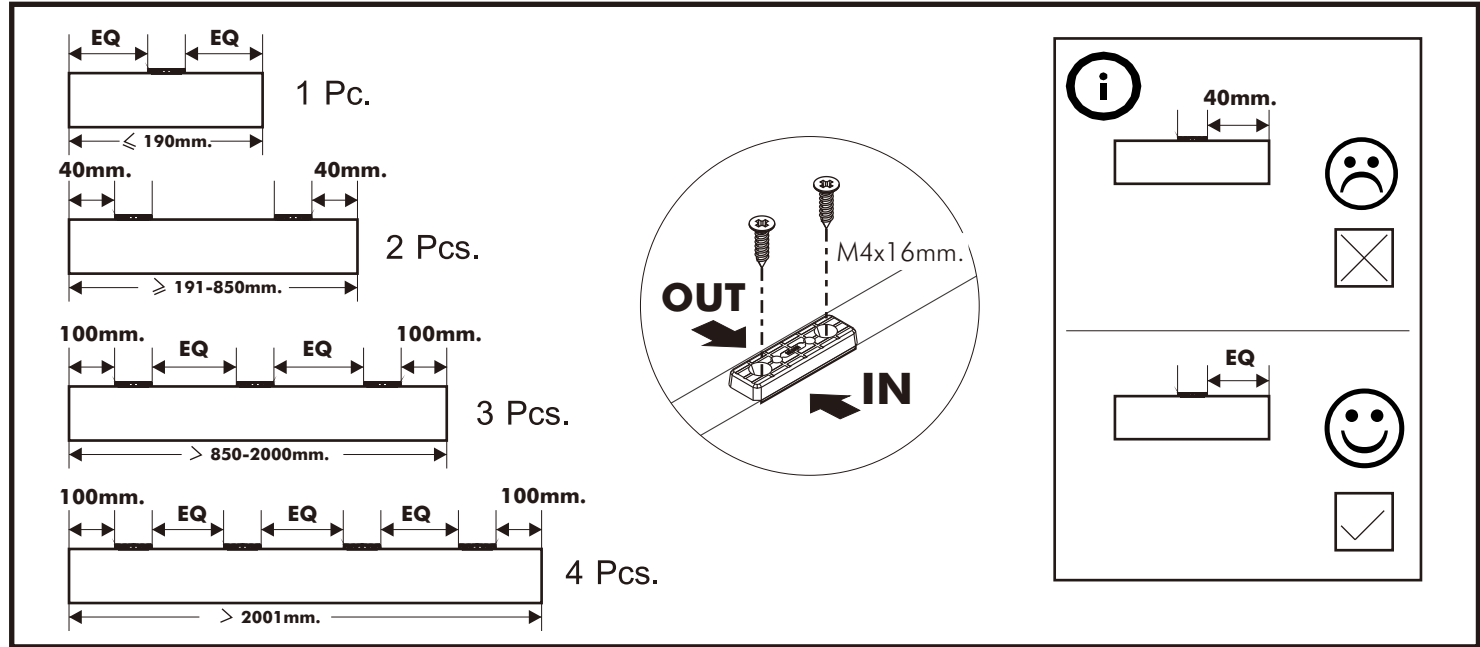

KINDER

Bed 3.5ft.

CONNECT SYSTEM

HARDWARE

-BODY SET

x 9

x 9

#8x35

x 4

M6x30

x 2

No.1

x 2

10x5/8(P)

x 8

M4x40mm.

x 3

M4x30mm.

x 38

M3.5x20mm.

x 4

M3.5x16mm.

x 16

M4x16mm.

x 36

M4x30mm.

x 3

M4x16mm.

x 2

M4x50mm.

x 18

x 2