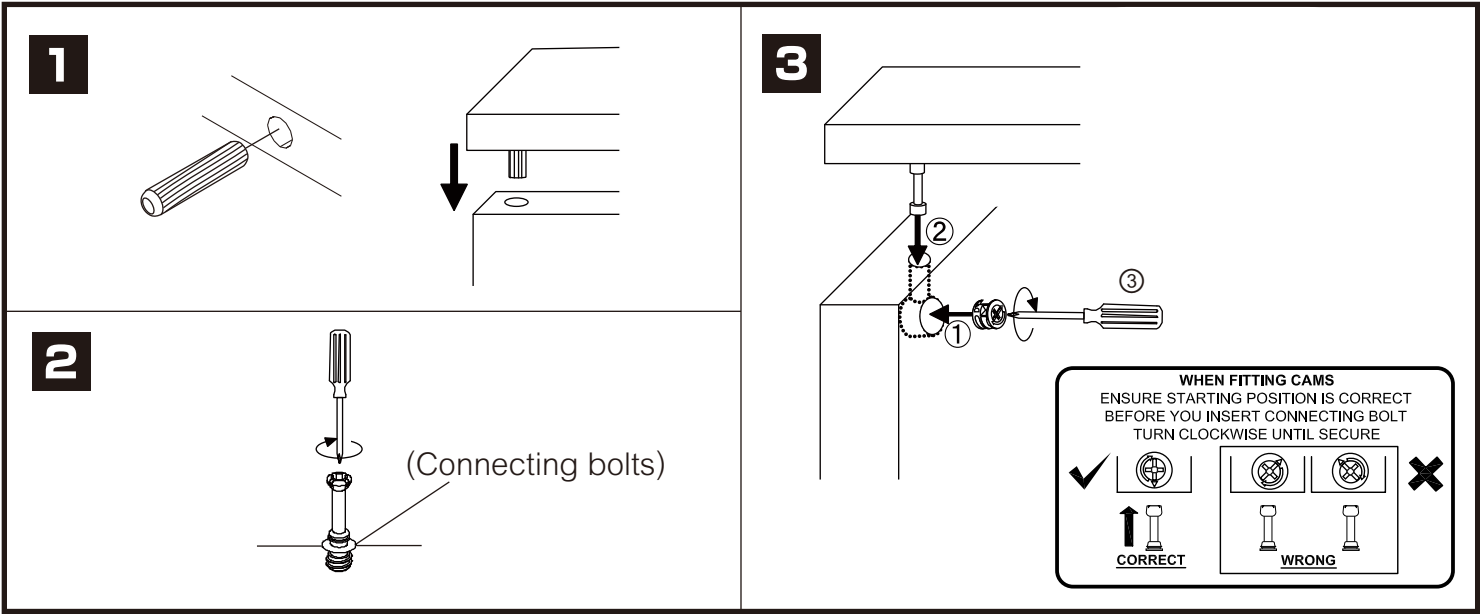

KINDER

Bed 3.5ft.

CONNECT SYSTEM

HARDWARE

-BODY SET

x 9

x 9

#8x35