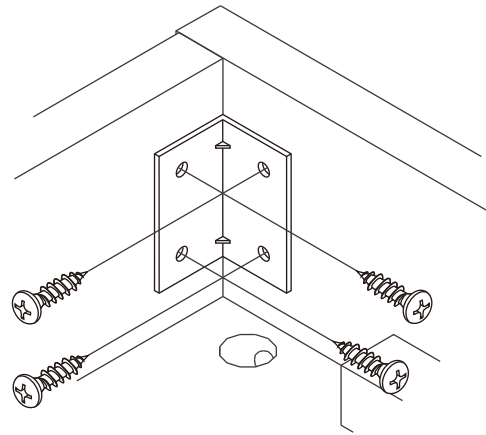

# ORIA

**BED 6 ft.**

P+M4x16mm.

M4x16mm.

## -BODY SET

**x 4**

**x 4**

#8x35  
**x 8**

M4x16mm.  
**x 35**

**x 4**

**x 4**

#M6  
**x 4**

## -LAMP SET

**x 10/10**

5x3/4"mm.  
**x 2**

**x 1**

**x 1**

**x 1**