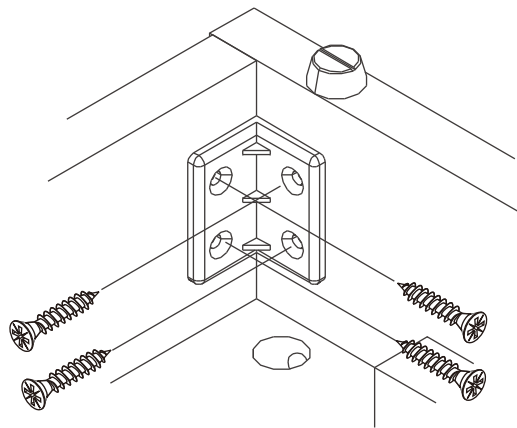

# ORIA

**BED 6 ft.**

P+M4x16mm.

M4x16mm.

## -BODY SET

**x 4**

**x 4**

#8x35  
**x 8**

M4x16mm.  
**x 35**

**x 4**

**x 4**

#M6  
**x 4**

## -LAMP SET

**x 10/10**

5x3/4"mm.  
**x 2**

**x 1**

**x 1**

**x 1**