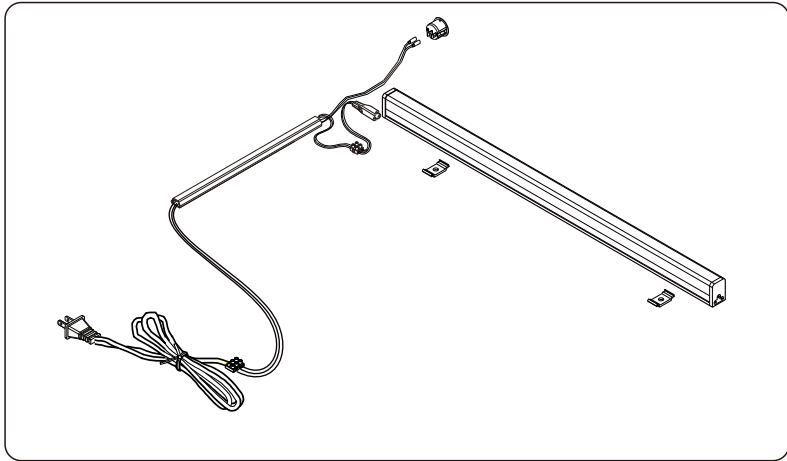

x 1 Set

(WHITE)

x 1

x 10

x 10

5x3/4"

x 2

-PART STEEL

x 1

ASSEMBLY

-BODY SET

1.

M3.5x13mm.

x 12

M4x50mm.

x 3

2.

Choose the left or right light switch

4.

5.

6.

7.

8.

9.