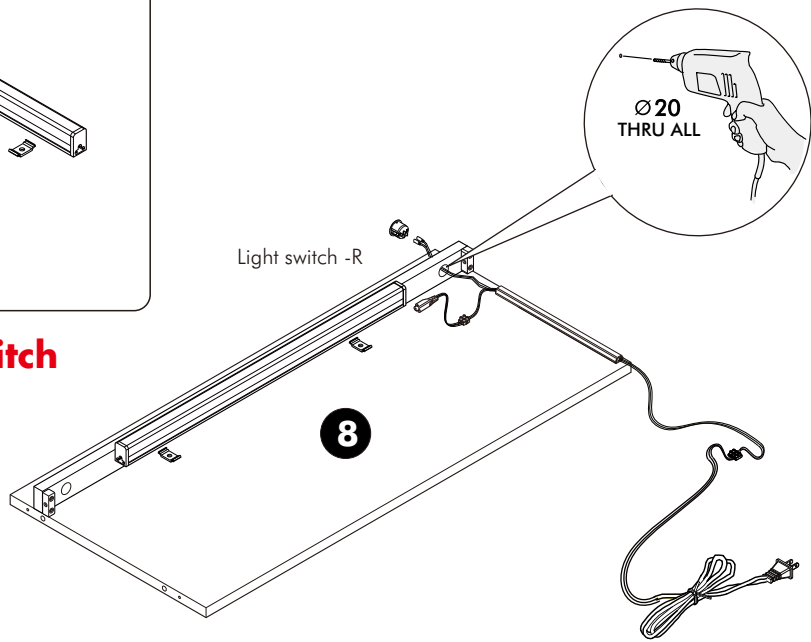

x 1

ASSEMBLY

-BODY SET

1.

M3.5x13mm.

x 12

M4x50mm.

x 3

2.

Choose the left or right light switch

4.

5.

6.

7.

8.

9.