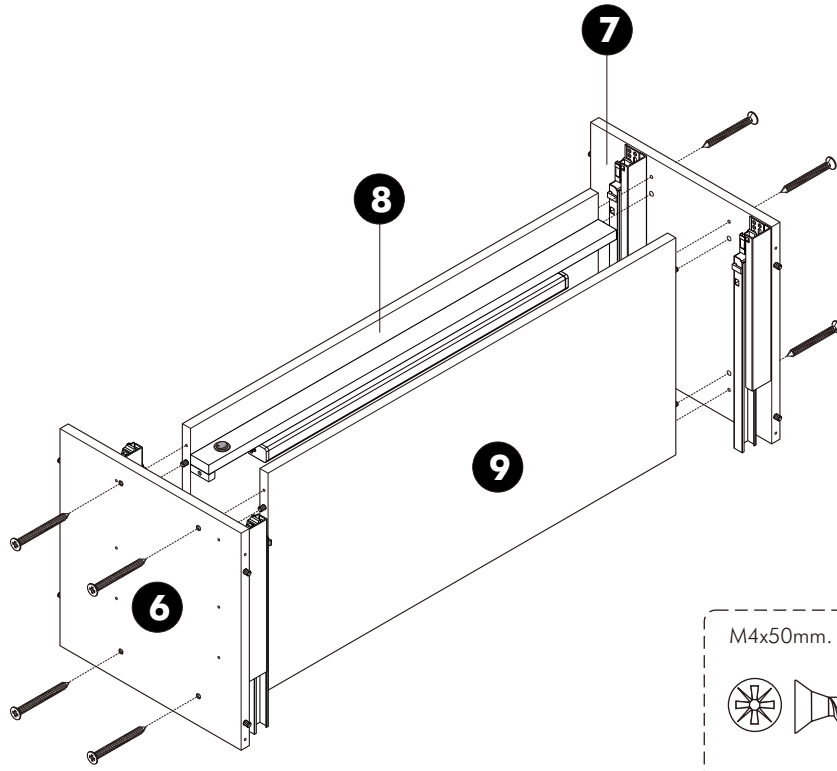

x 1 Set

(WHITE)

x 1

x 10

x 10

5x3/4"

x 2

-PART STEEL

x 1

ASSEMBLY

-BODY SET

1.

M3.5x13mm.

x 12

M4x50mm.

x 3

2.

Choose the left or right light switch

4.

5.

6.

7.

8.

9.