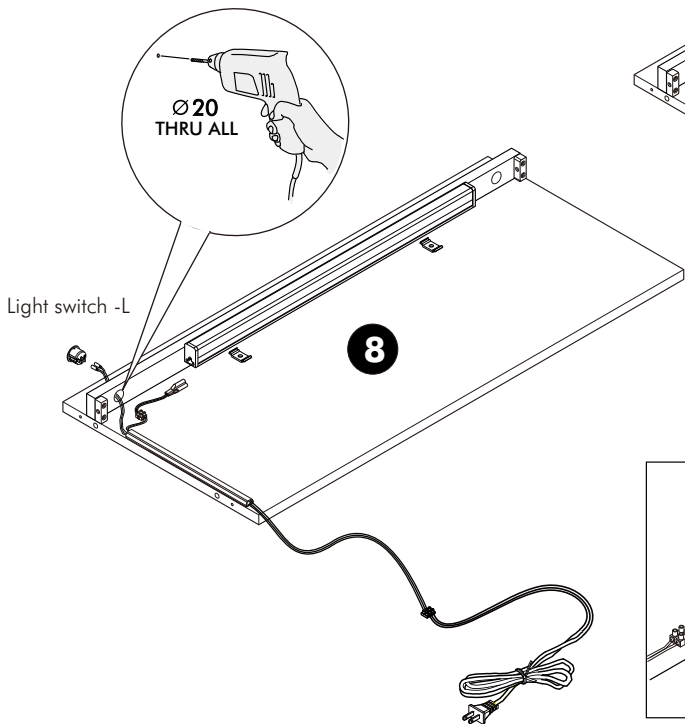

x 1

ASSEMBLY

-BODY SET

1.

M3.5x13mm.

x 12

M4x50mm.

x 3

2.

Choose the left or right light switch

4.

5.

6.

7.

8.

9.