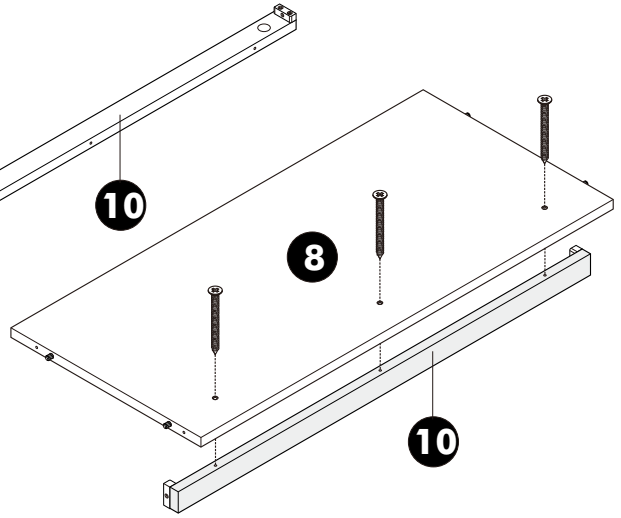

M4x50mm.

x 3

2.