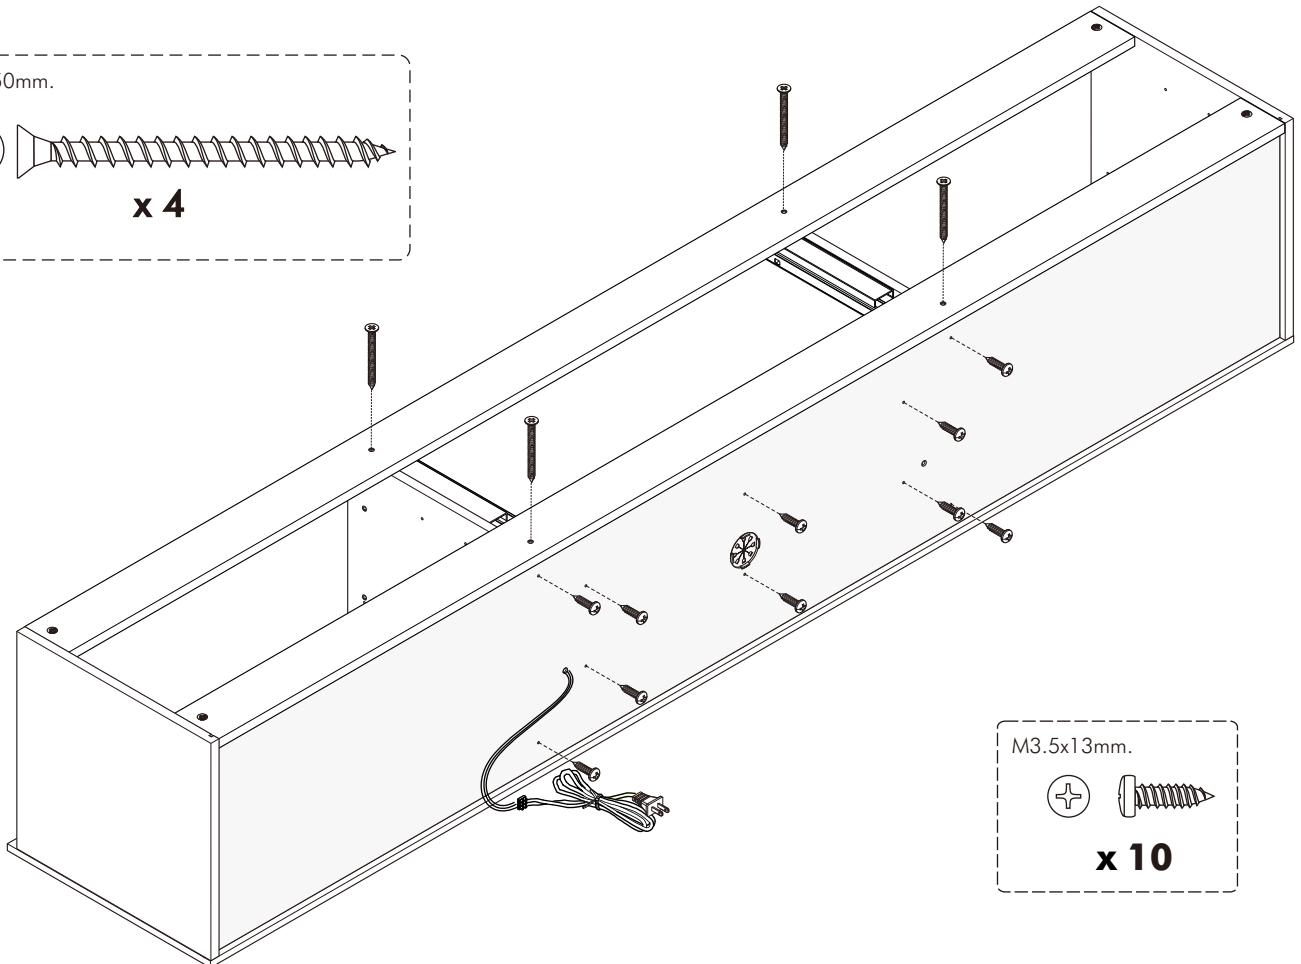

x 1 Set

(WHITE)

x 1

x 10

x 10

5x3/4"

x 2

-PART STEEL

x 1

ASSEMBLY

-BODY SET

1.

M3.5x13mm.

x 12

M4x50mm.

x 3

2.

Choose the left or right light switch

4.

5.

6.

7.

8.

9.