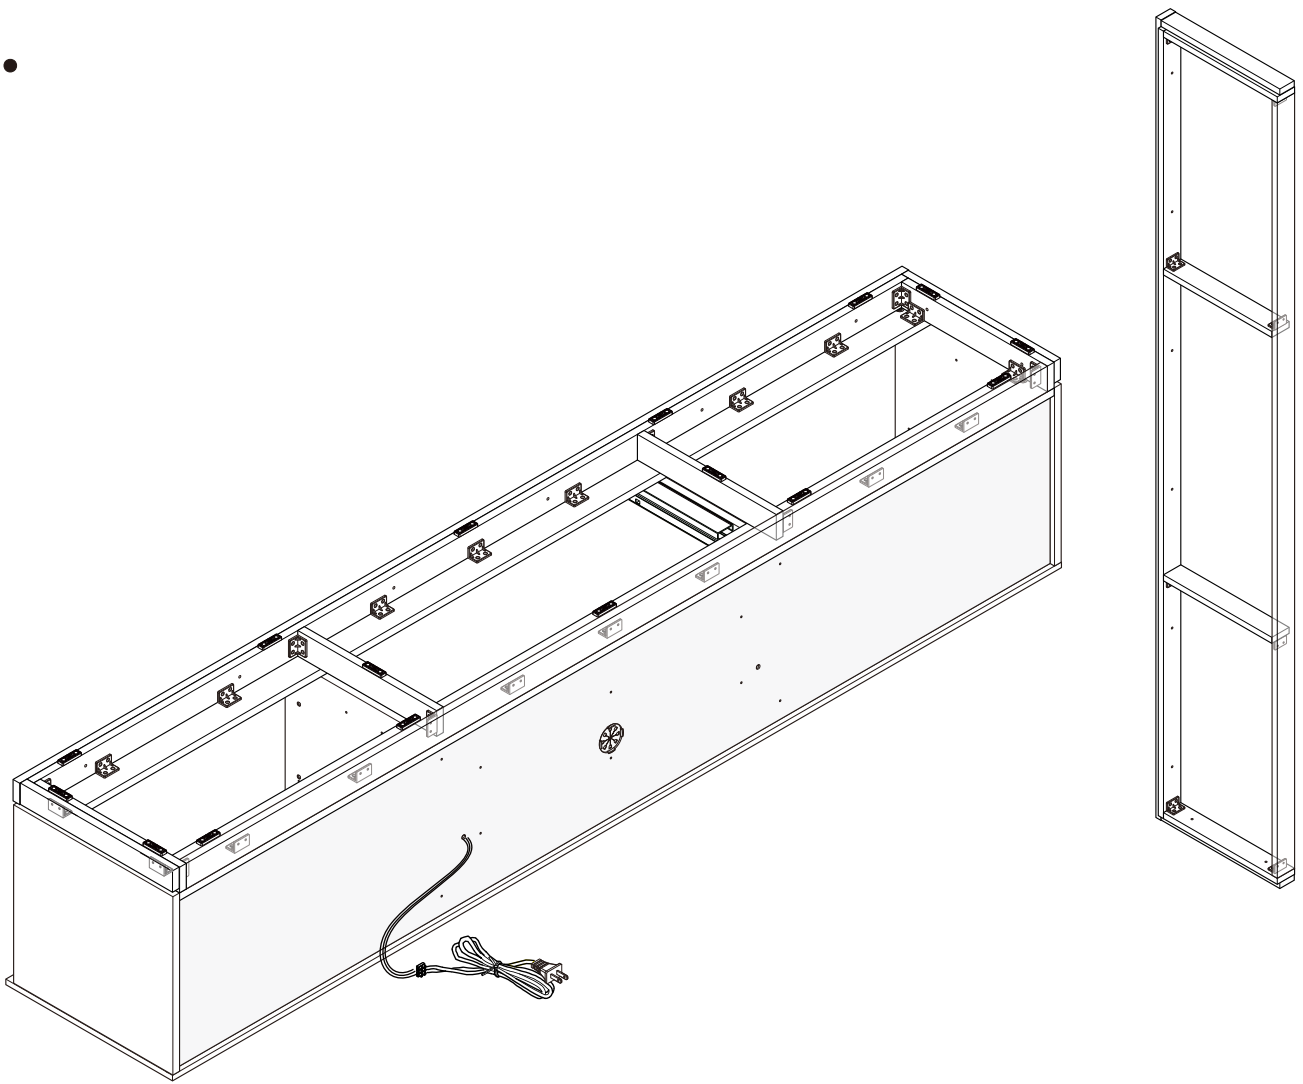

12.

**จัดเก็บสายไฟทำงาน
ให้เรียบร้อย

13.