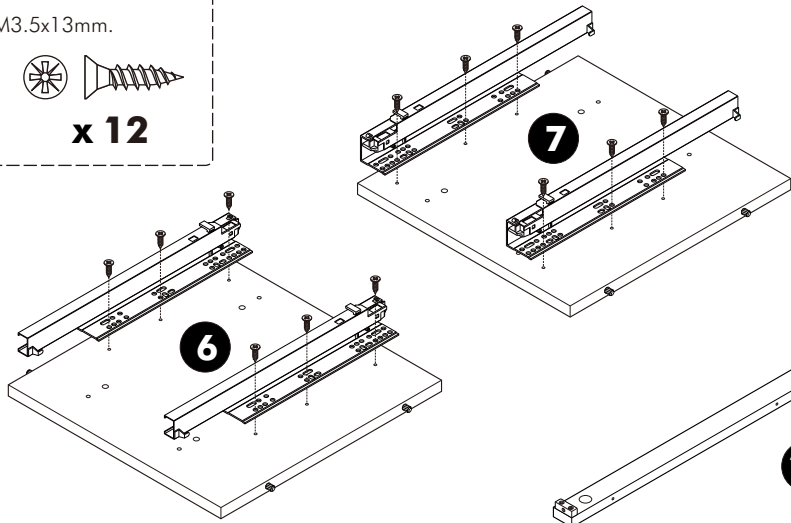

x 1 Set

(WHITE)

x 1

x 10

x 10

5x3/4"

x 2

-PART STEEL

x 1

ASSEMBLY

-BODY SET

1.

M3.5x13mm.

x 12

M4x50mm.

x 3