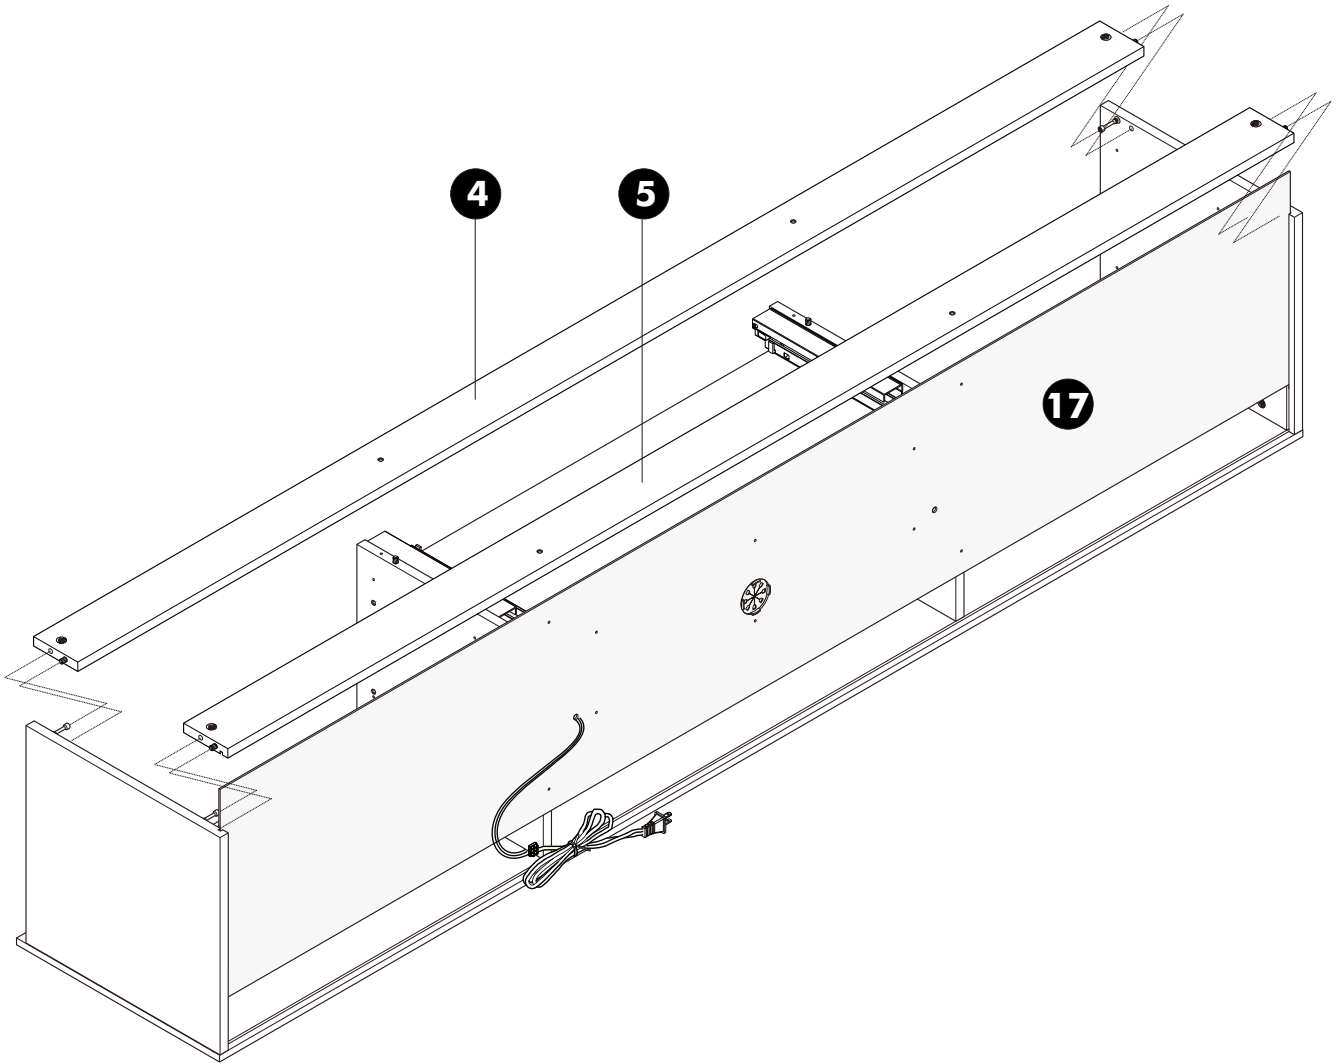

x 1 Set

(WHITE)

x 1

x 10

x 10

5x3/4"

x 2

-PART STEEL

x 1

ASSEMBLY

-BODY SET

1.

M3.5x13mm.

x 12

M4x50mm.

x 3

2.

Choose the left or right light switch

4.

5.

6.

7.

8.

9.