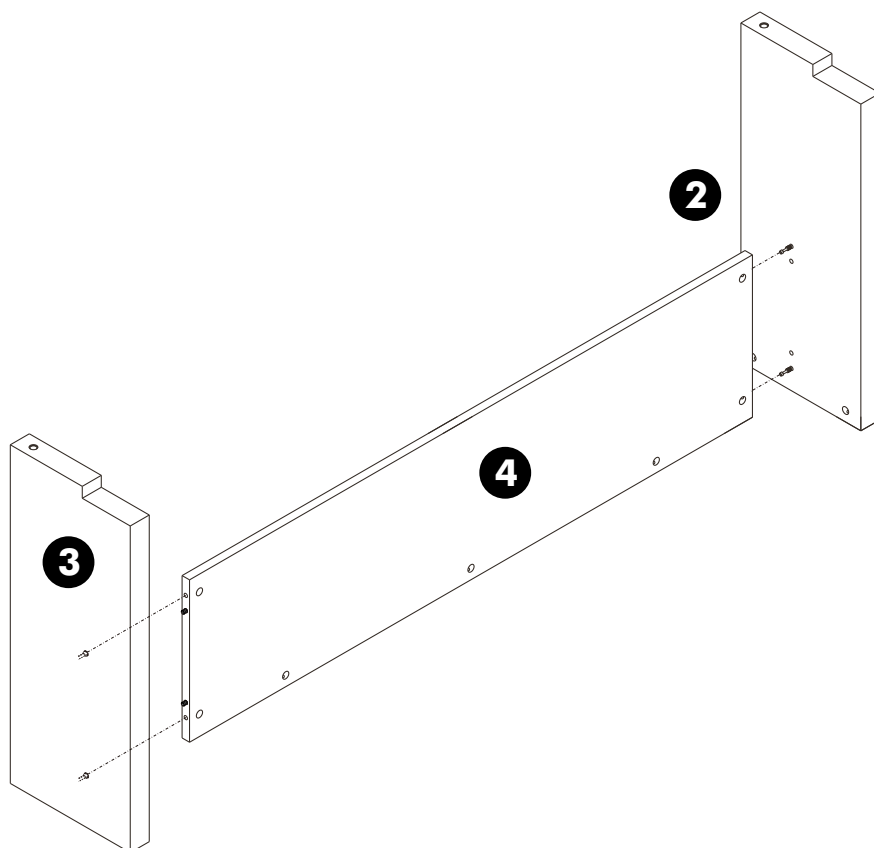

VECTRA 2

DESK 150CM.

CONNECT SYSTEM

HARDWARE

-BODY SET

x 11

x 11

#8x35

x 10

x 1

x 11

M4x16mm.

x 8

M5.5x50mm.

x 4

x 4

1.

2.

3.

4.