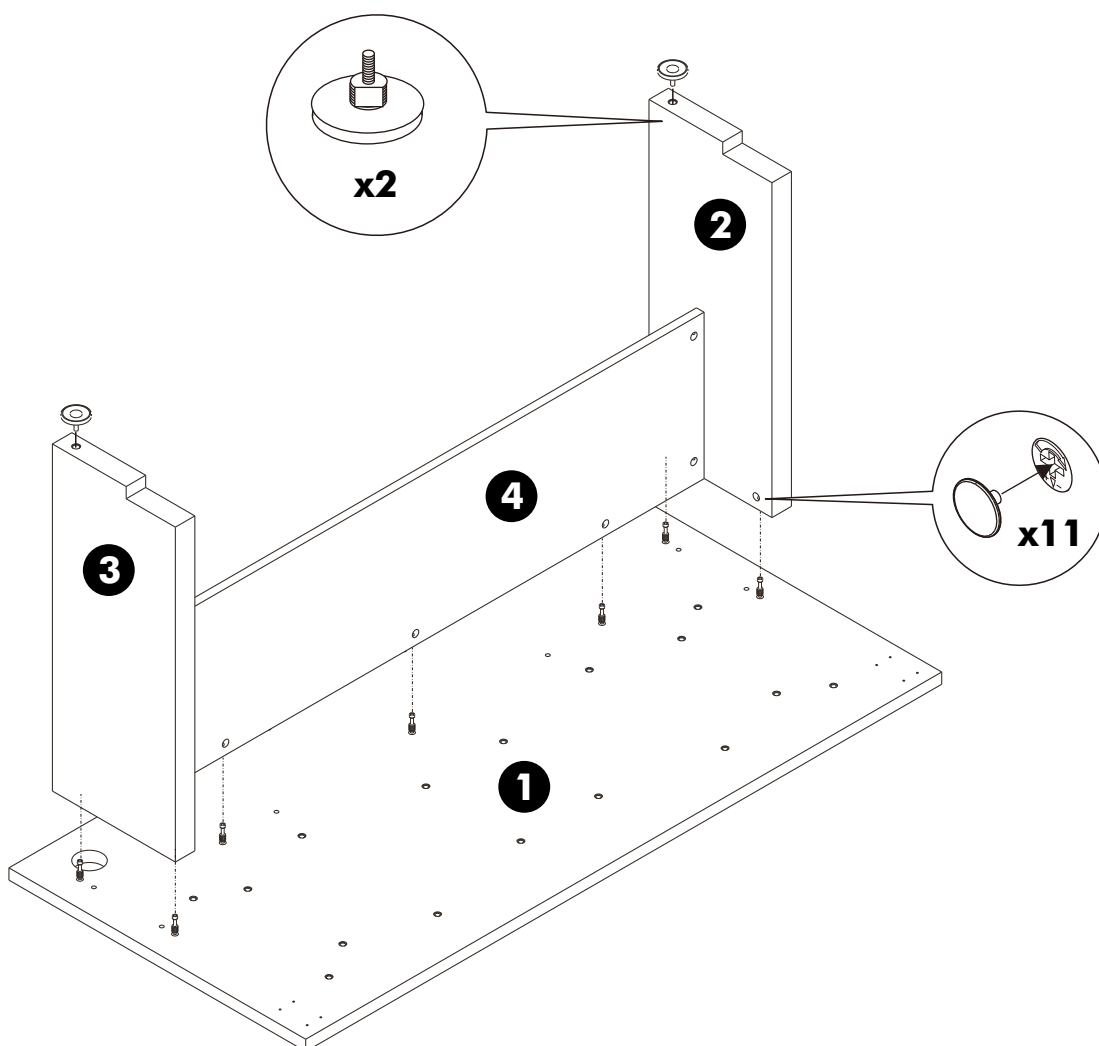

VECTRA 2

DESK 150CM.

CONNECT SYSTEM

HARDWARE

-BODY SET

x 11

x 11

#8x35

x 10

x 1

x 11

M4x16mm.

x 8

M5.5x50mm.

x 4

x 4

1.

2.

3.

4.