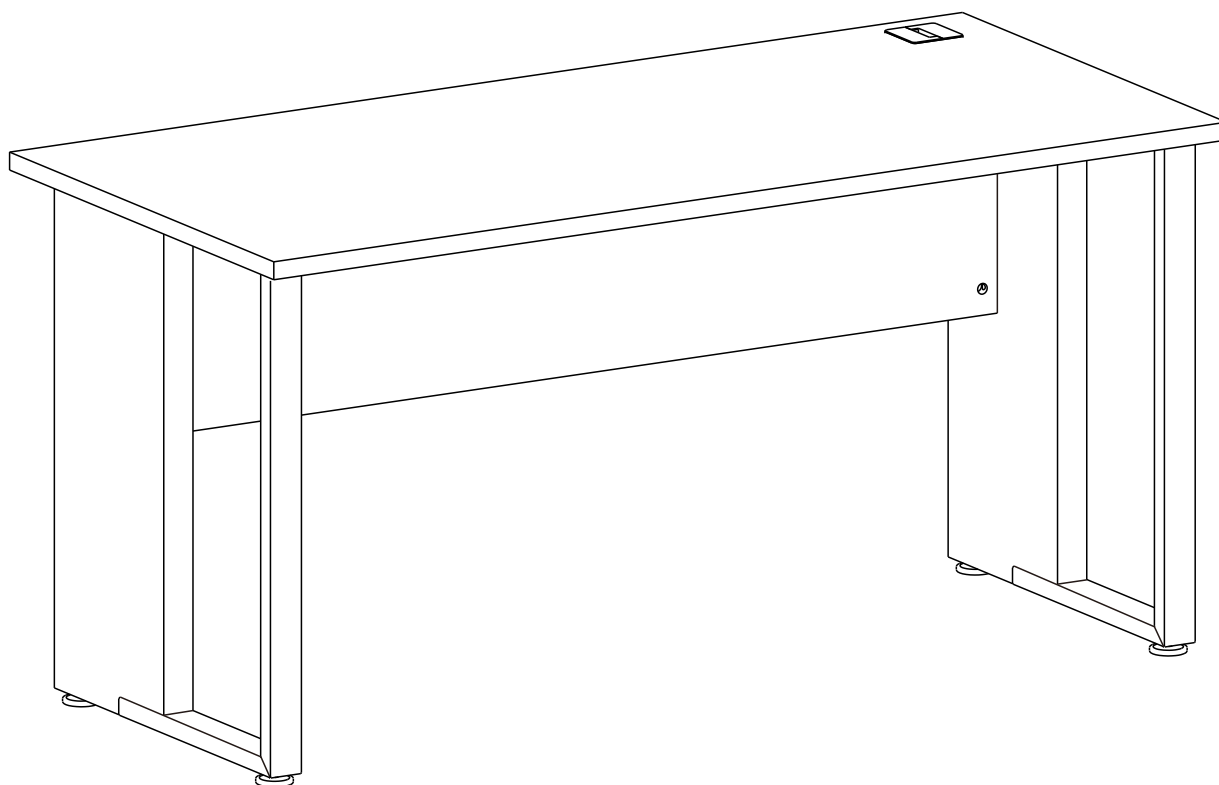

VECTRA 2

DESK 150CM.

CONNECT SYSTEM

HARDWARE

-BODY SET

x 11

x 11

#8x35

x 10

x 1

x 11

M4x16mm.

x 8

M5.5x50mm.

x 4

x 4