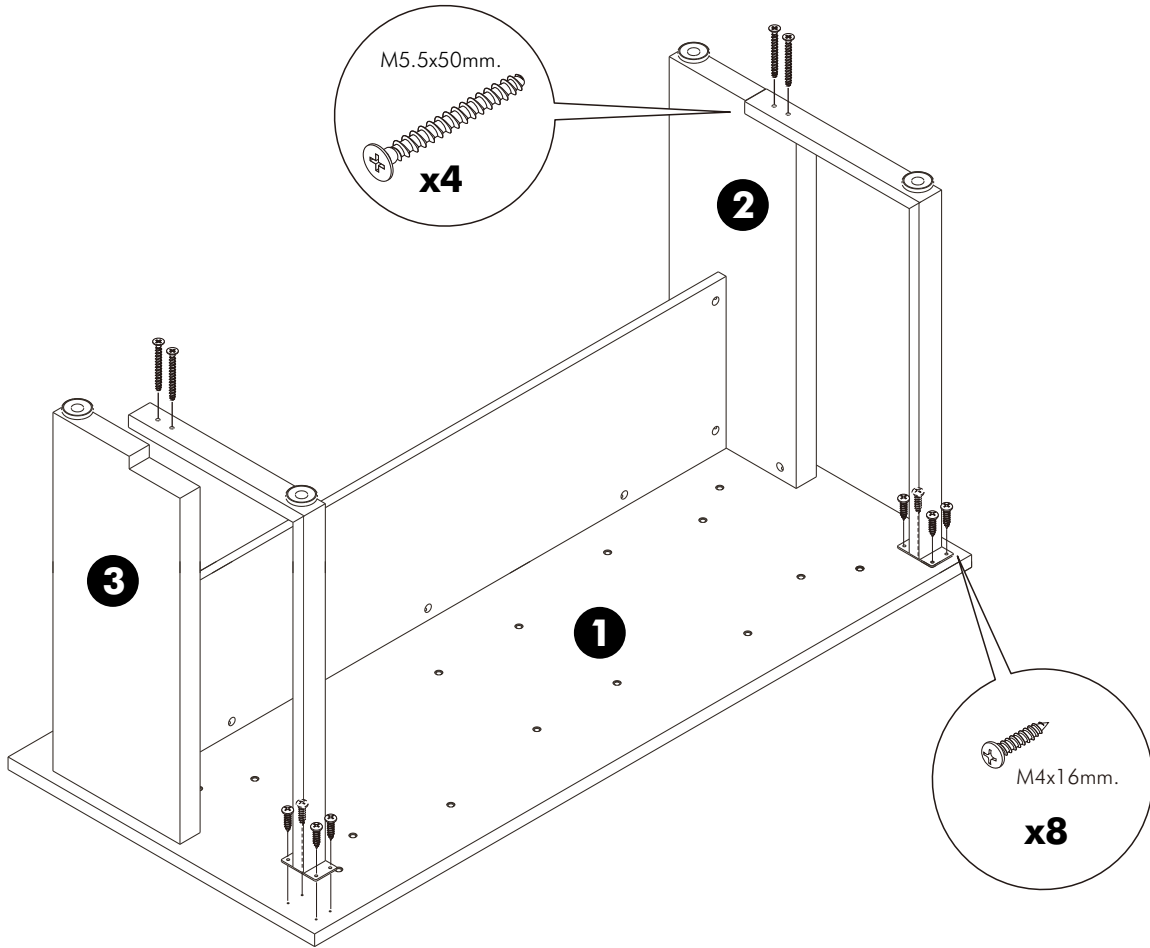

VECTRA 2

DESK 150CM.

CONNECT SYSTEM

HARDWARE

-BODY SET

x 11

x 11

#8x35

x 10

x 1

x 11

M4x16mm.

x 8

M5.5x50mm.

x 4

x 4

1.

2.

3.

4.