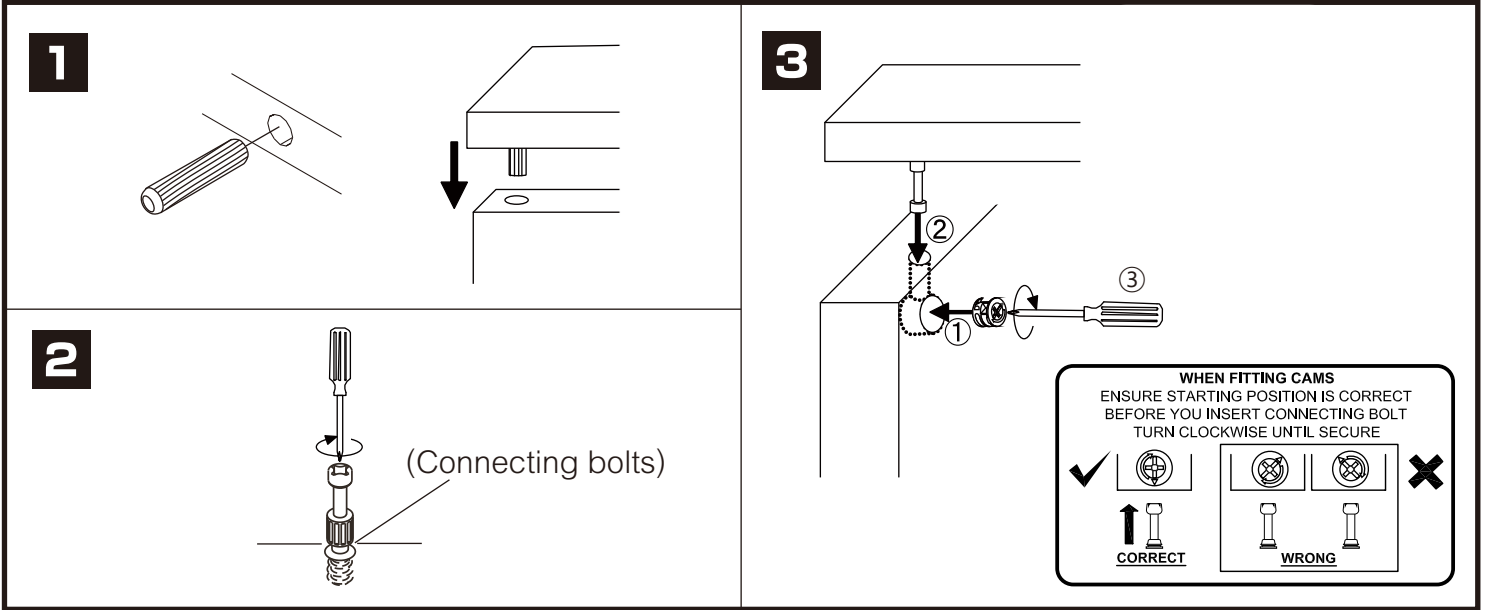

VECTRA 2

DESK 150CM.

CONNECT SYSTEM

HARDWARE

-BODY SET

x 11

x 11

#8x35

x 10

x 1

x 11

M4x16mm.

x 8

M5.5x50mm.

x 4

x 4