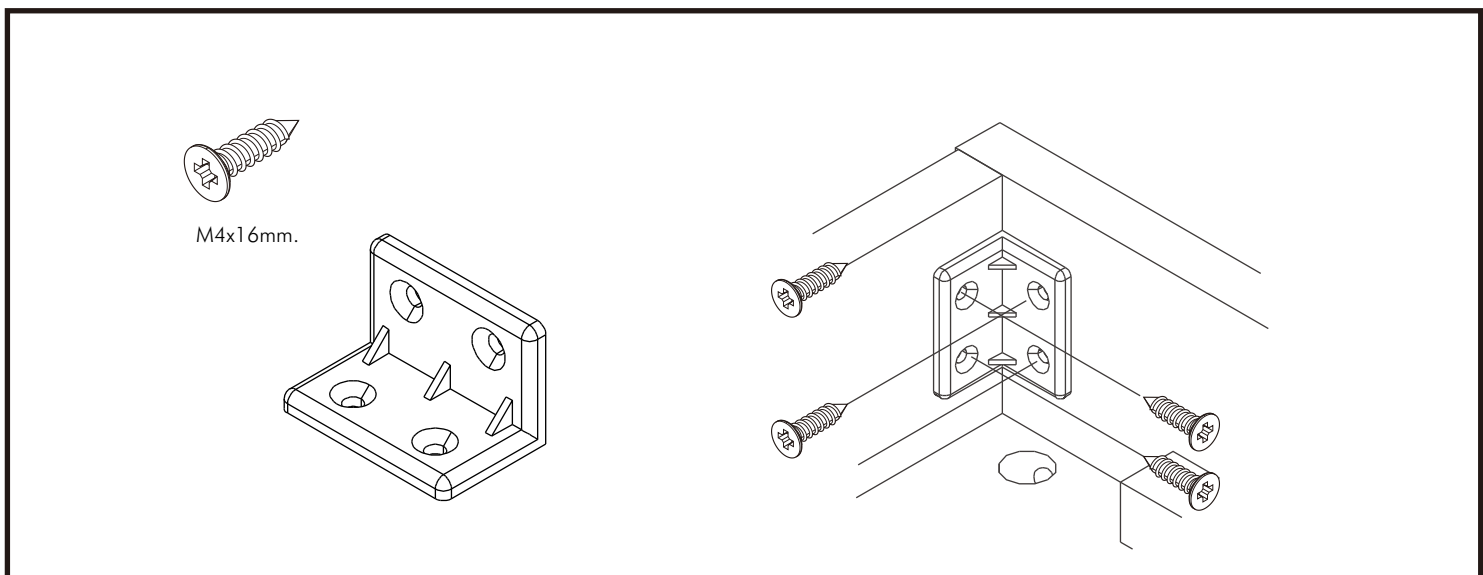

PI

Dressing table 100cm.

CONNECT SYSTEM

M4x16mm.

M4x25mm.

HARDWARE

-BODY SET

x 28