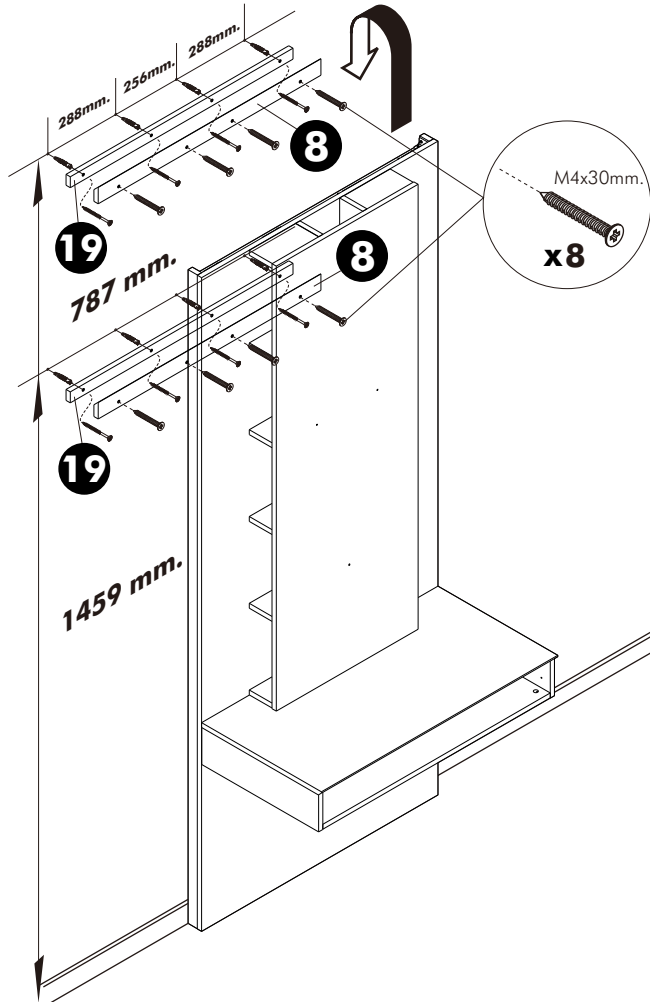

x 28

#8x35
x 74

x 1

x 8

x 8

3x11 mm.
x 8

x 4

x 5

M3.5x25mm.

x 4

-LAMP SET

x 10

x 10

M4x16mm.

x 8

x 1

15.

16.

ASSEMBLY

-DRAWER SET

WALL

Ø7x50mm.

x8

M4x30mm.

x8

WALL

Ø7x50mm.

x8

M4x30mm.

x8

***กรณีติดตั้งกระจก

រូបមន្តគិតតំបន់កម្រាល