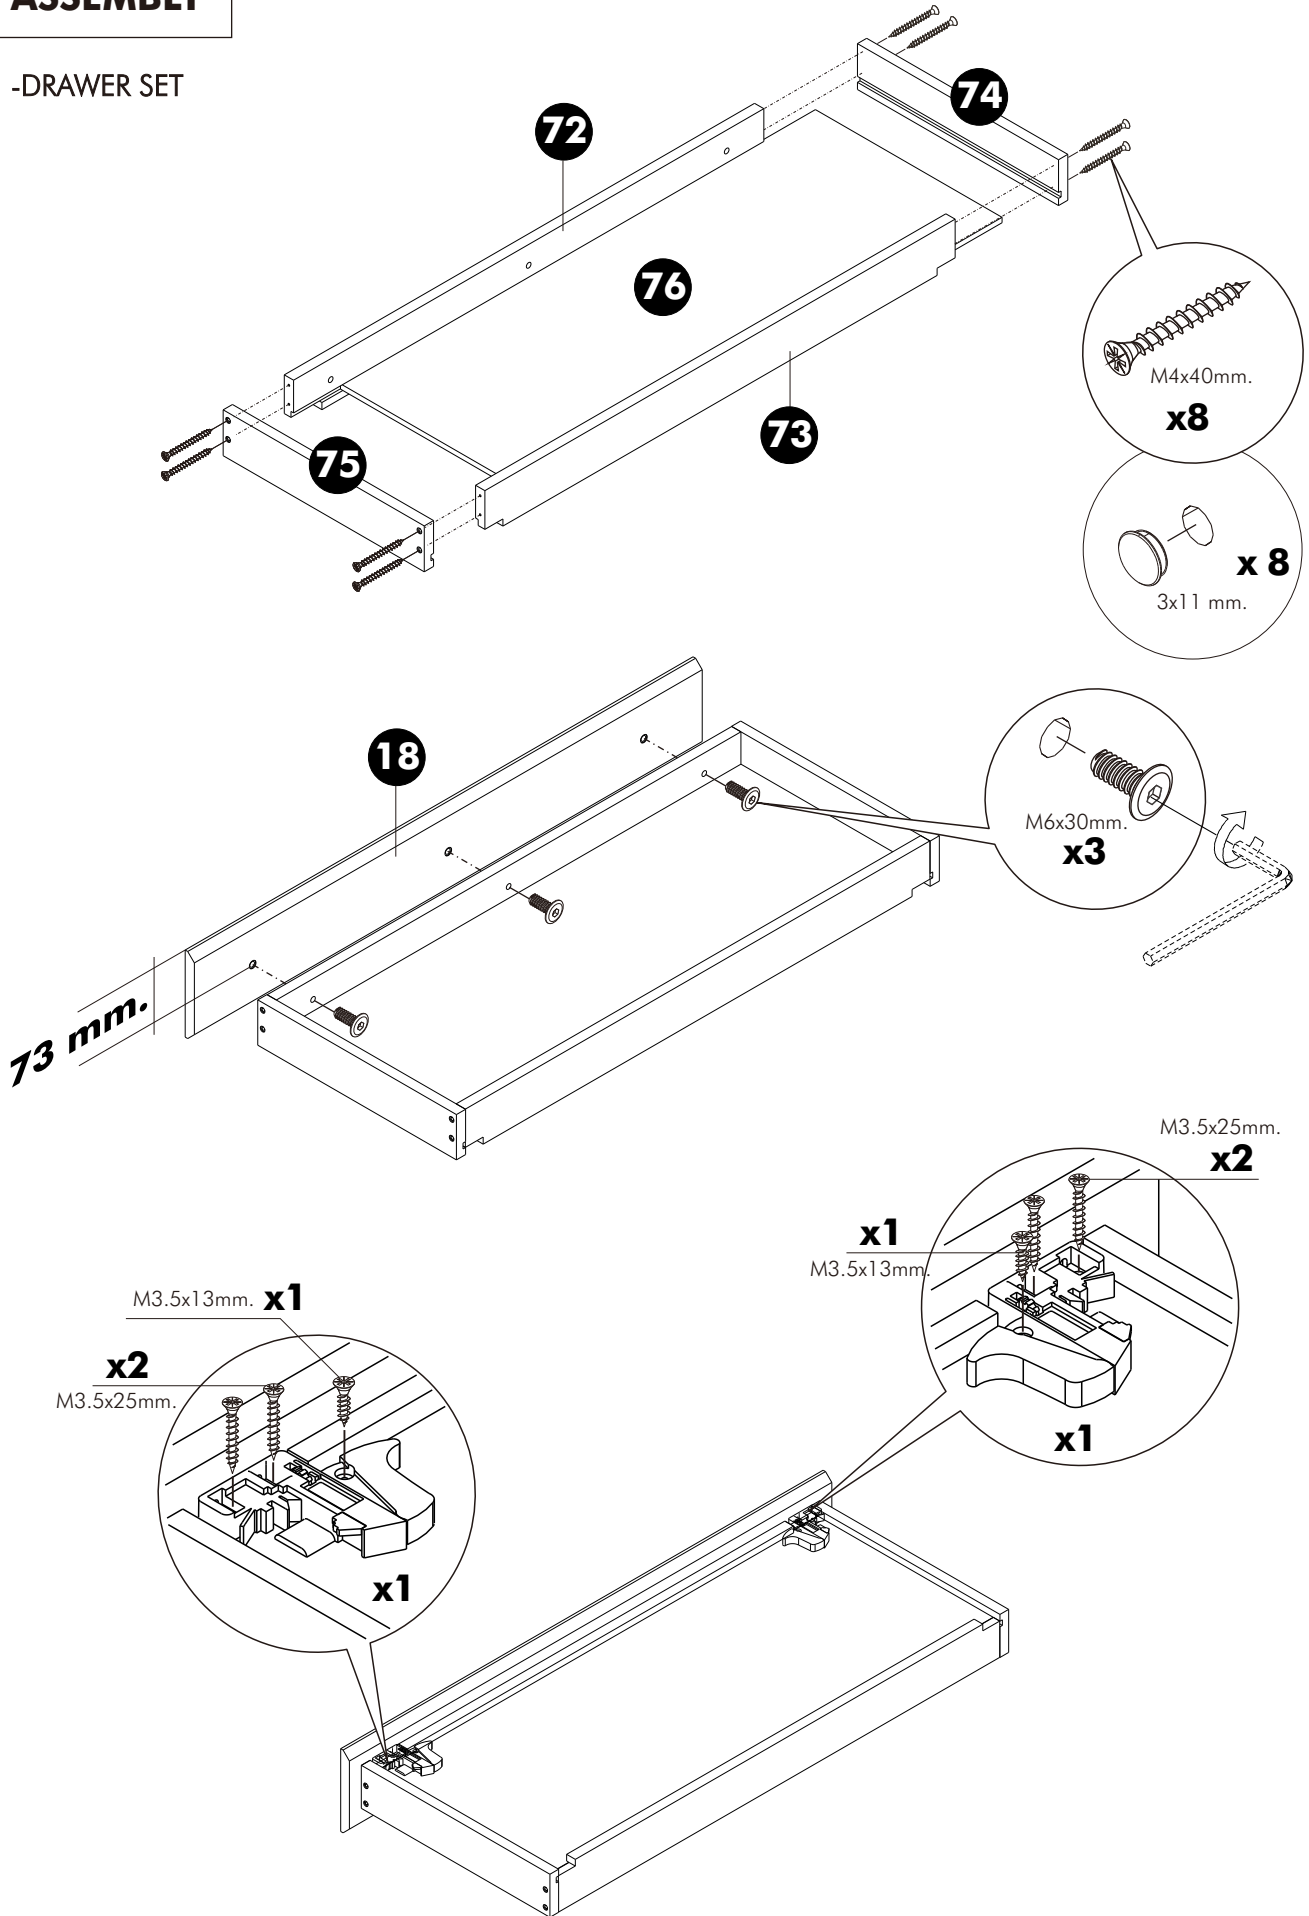

x 1 set

M3.5x13mm.

x 8

M4x40mm.

x 8

M6x30mm.

x 3

x 1

M3.5x25mm.

x 4

-LAMP SET

x 10

x 10

M4x16mm.

x 8

x 1

15.

16.

ASSEMBLY

-DRAWER SET

WALL

Ø7x50mm.

x8

M4x30mm.

x8

WALL

Ø7x50mm.

x8

M4x30mm.

x8

***กรณีติดตั้งกระจก

រូបមន្តគិតតំបន់កម្រាល