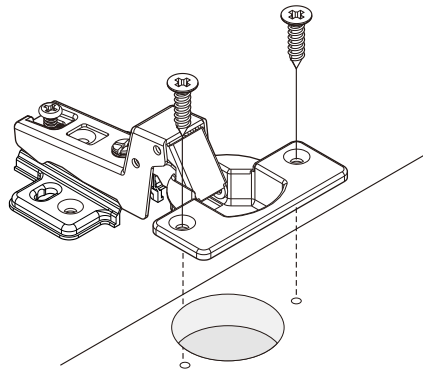

PI

Dressing table 100cm.

CONNECT SYSTEM

M4x16mm.

M4x25mm.

HARDWARE

-BODY SET

x 28

x 28

#8x35
x 74

x 1

x 8

x 8

3x11 mm.
x 8

x 4

x 5

M4x50mm.

x 40

M4x35mm.

x 8

M4x16mm.

x 36

M4x25mm.

x 4