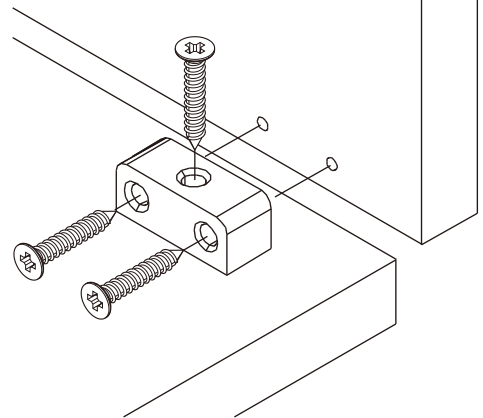

PI

Dressing table 100cm.

CONNECT SYSTEM

M4x16mm.

M4x25mm.

HARDWARE

-BODY SET

x 28

x 28

#8x35
x 74

x 1

x 8

x 8

3x11 mm.
x 8

x 4

x 5

M4x50mm.

x 40

M4x35mm.

x 8

M4x16mm.

x 36

M4x25mm.

x 4