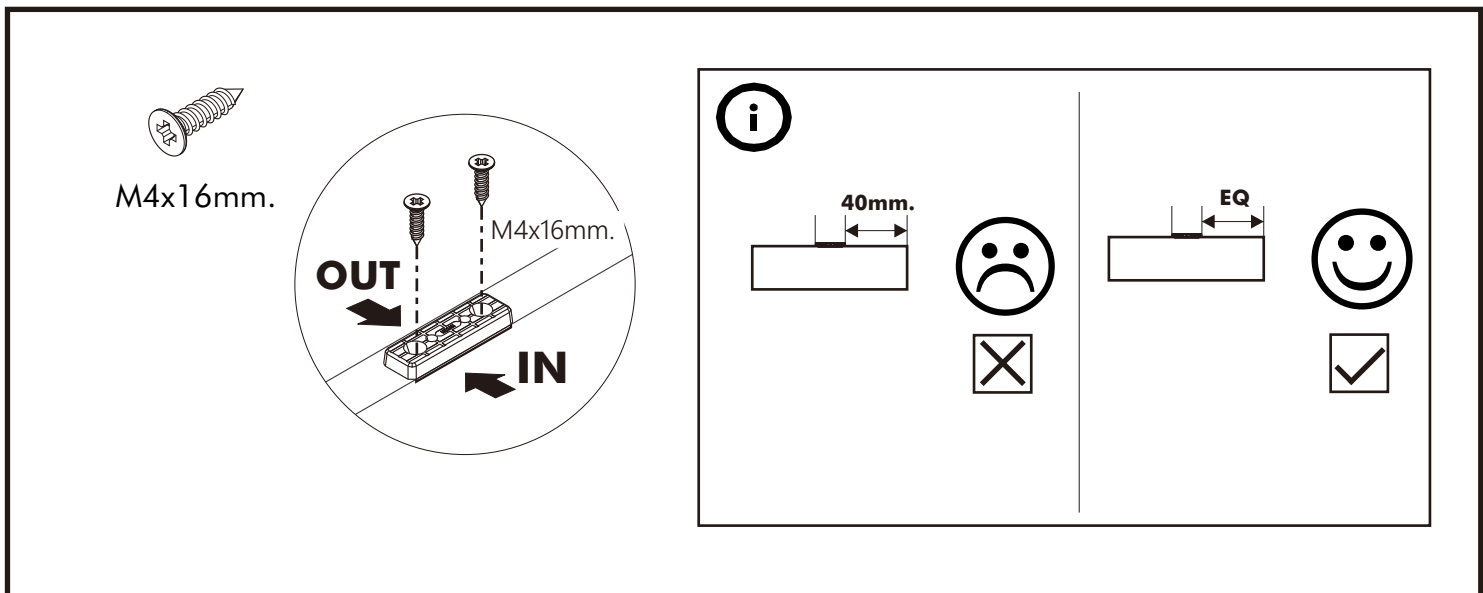

PI

Dressing table 100cm.

CONNECT SYSTEM

M4x16mm.

M4x25mm.

HARDWARE

-BODY SET

x 28