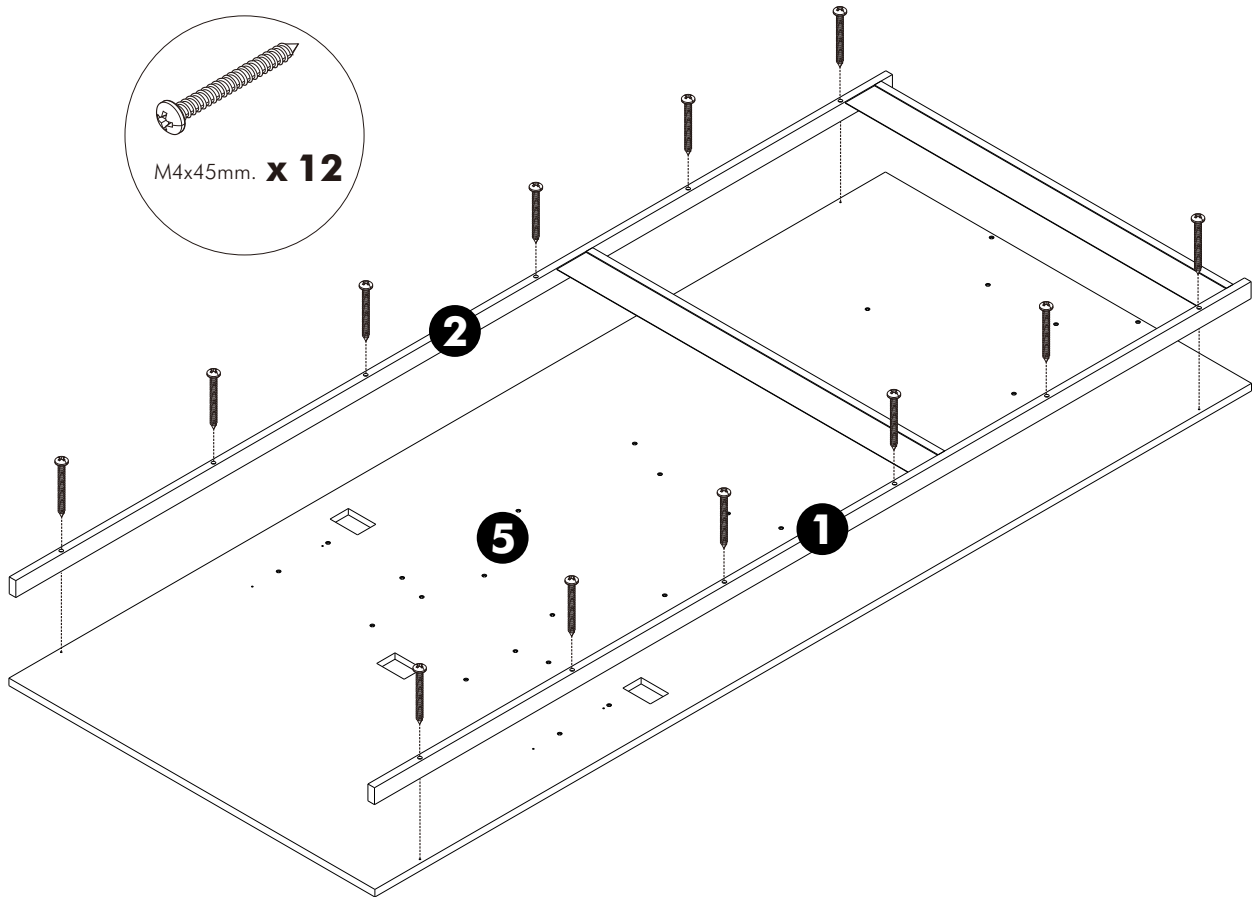

M3.5x25mm.

x 4

-LAMP SET

x 10

x 10

M4x16mm.

x 8

x 1

ASSEMBLY

-BODY SET

1.

2.

3.

4.

5.

6.

15.

16.

ASSEMBLY

-DRAWER SET

WALL

Ø7x50mm.

x8

M4x30mm.