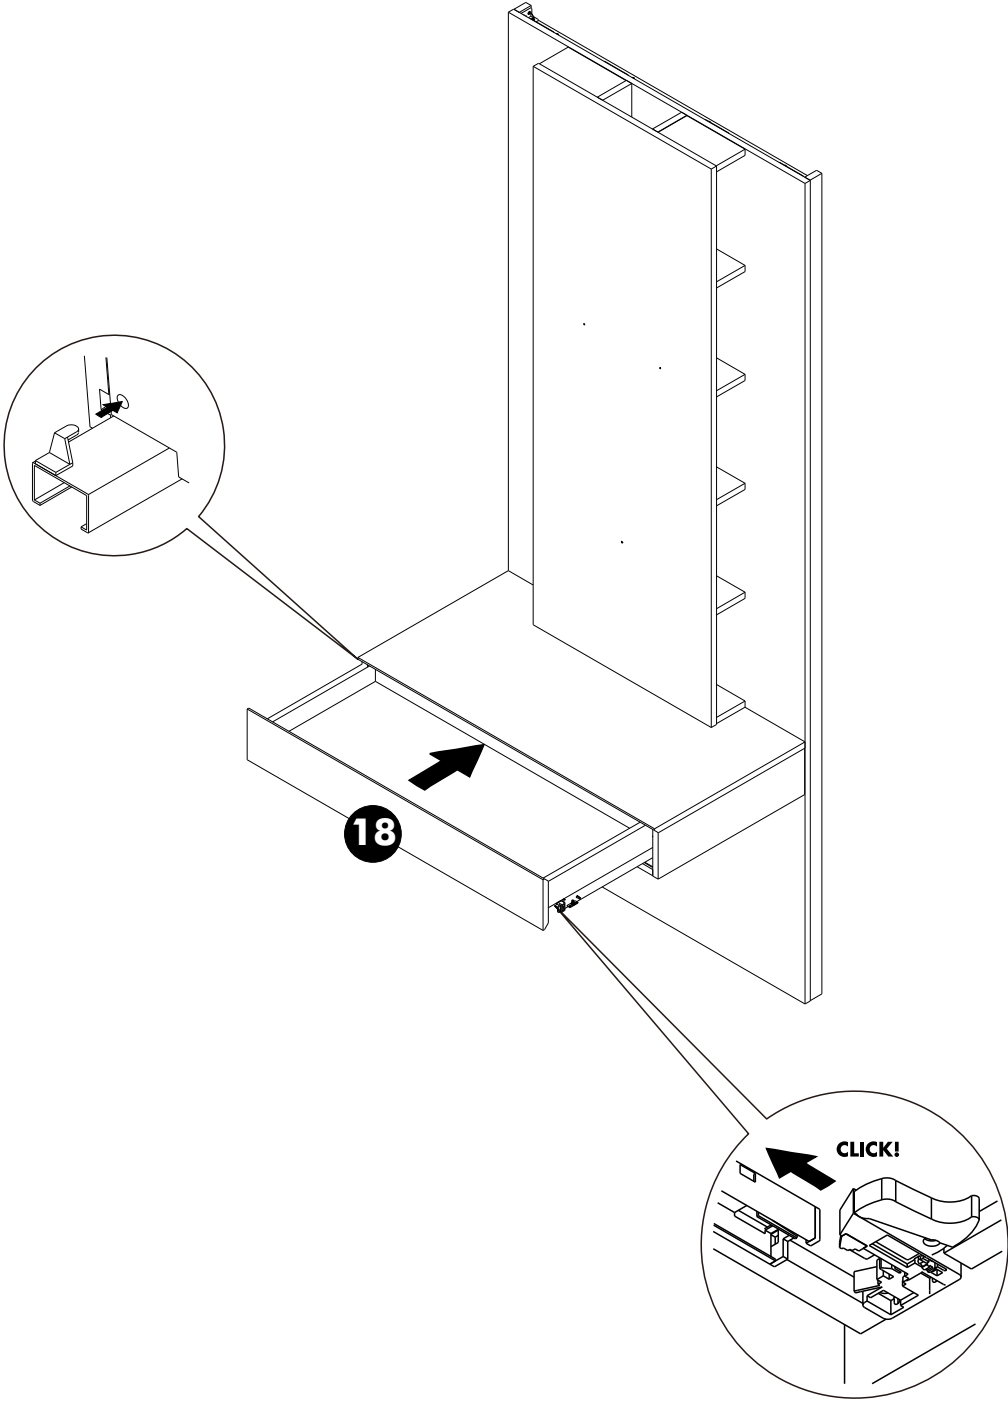

15.

16.

ASSEMBLY

-DRAWER SET

WALL

Ø7x50mm.

x8

M4x30mm.

x8

WALL

Ø7x50mm.

x8

M4x30mm.

x8

***กรณีติดตั้งกระจก

រូបមន្តគិតតំបន់កម្រាល