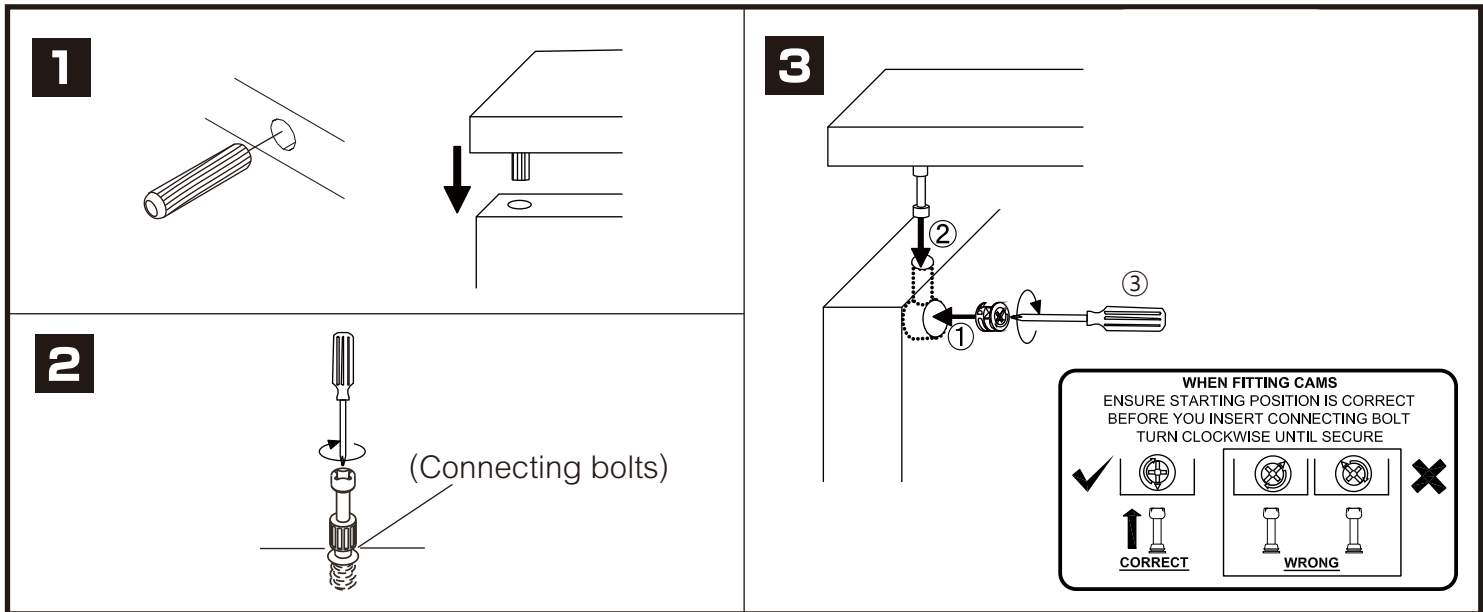

PI

Dressing table 100cm.

CONNECT SYSTEM

M4x16mm.

M4x25mm.

HARDWARE

-BODY SET

x 28