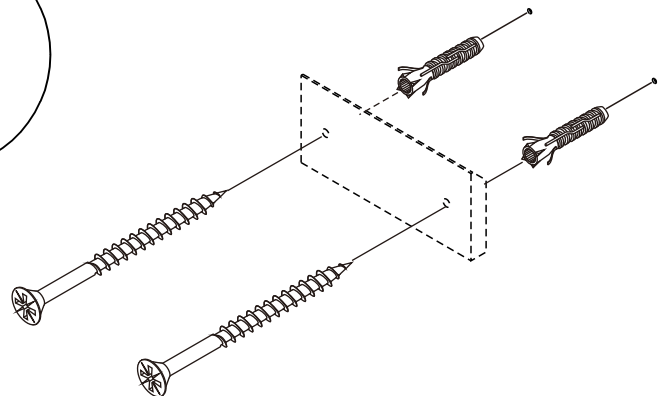

PI

Dressing table 100cm.

CONNECT SYSTEM

M4x16mm.

M4x25mm.

HARDWARE

-BODY SET

x 28

x 28

#8x35
x 74

x 1

x 8

x 8

3x11 mm.
x 8

x 4

x 5

M4x50mm.

x 40

M4x35mm.

x 8

M4x16mm.

x 36

M4x25mm.

x 4