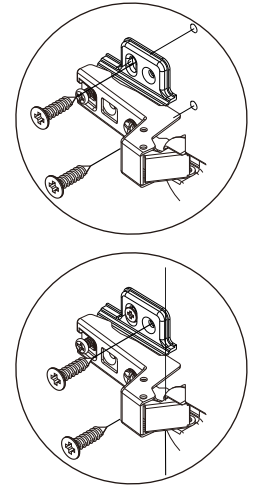

PI

Dressing table 100cm.

CONNECT SYSTEM

M4x16mm.

M4x25mm.

HARDWARE

-BODY SET

x 28

x 28

#8x35
x 74

x 1

x 8

x 8

3x11 mm.
x 8

x 4

x 5