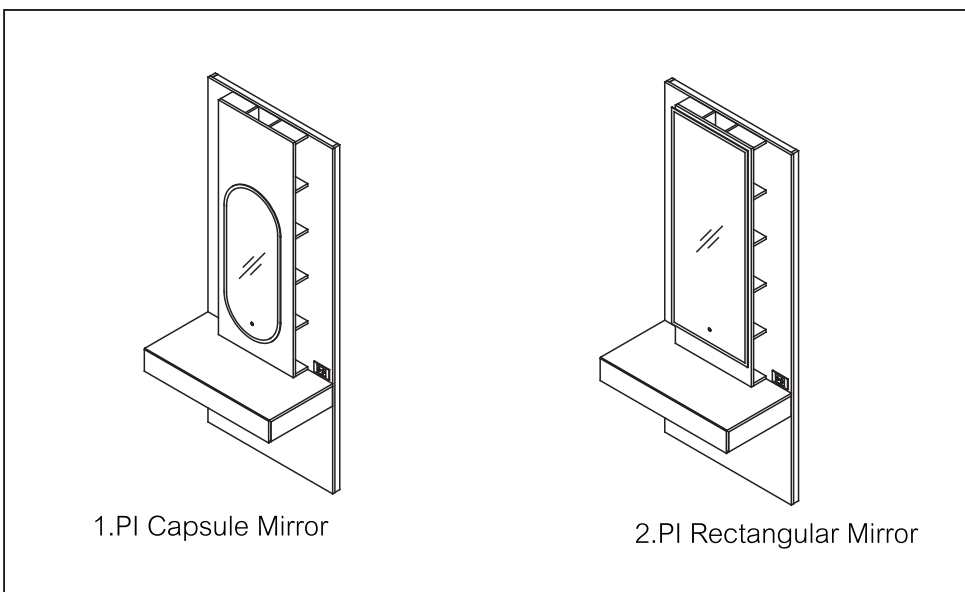

PI

Dressing table 100cm.

CONNECT SYSTEM

M4x16mm.

M4x25mm.

HARDWARE

-BODY SET

x 28