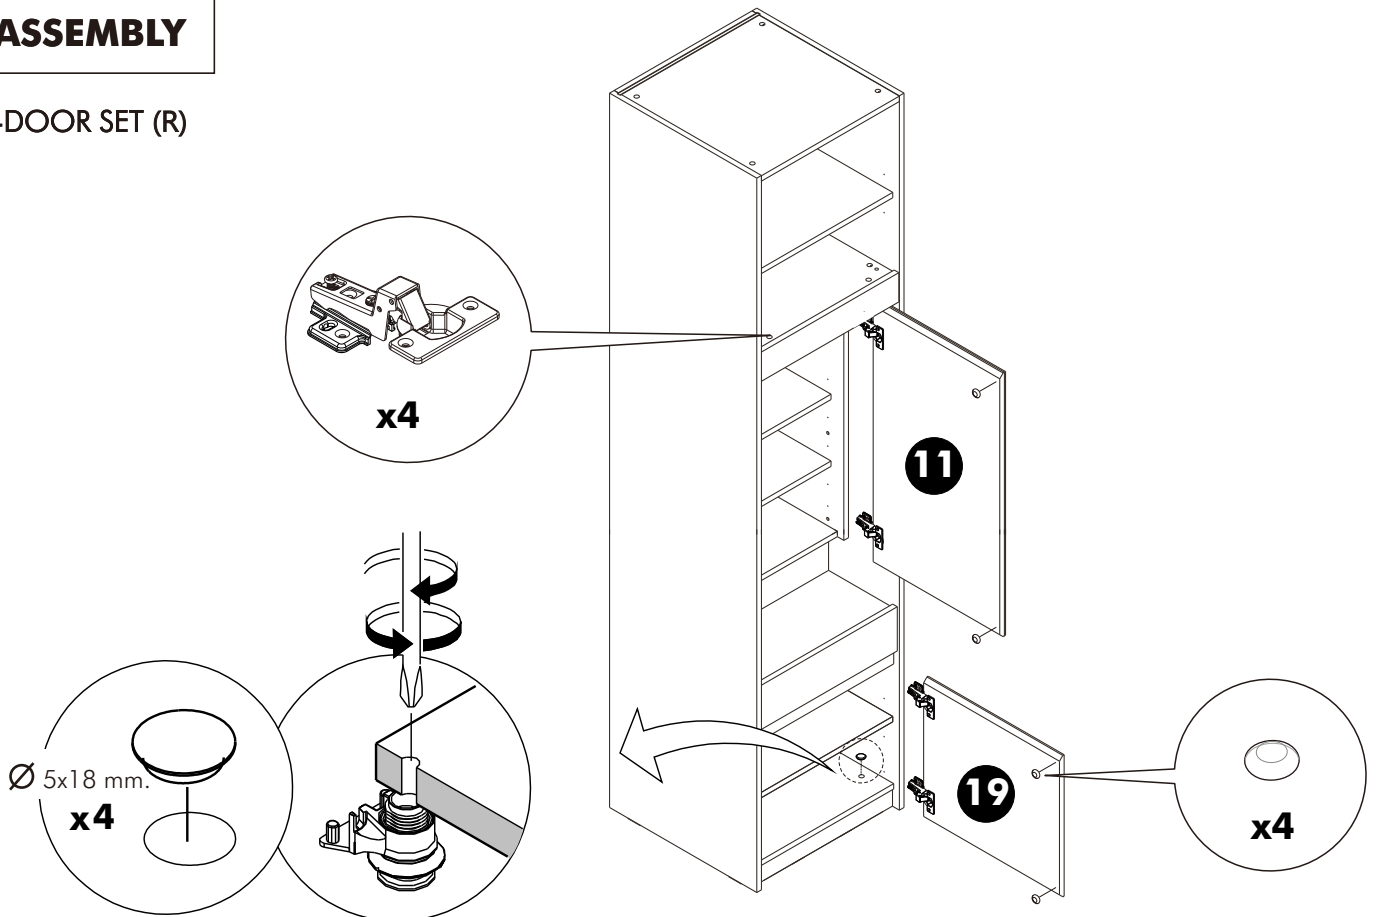

## -DRAWER SET

# ASSEMBLY

-DOOR SET (L)

# ASSEMBLY

-DOOR SET (R)

WALL

Ø7x50mm.

x2

M5x70mm.

x2

M4x25mm.