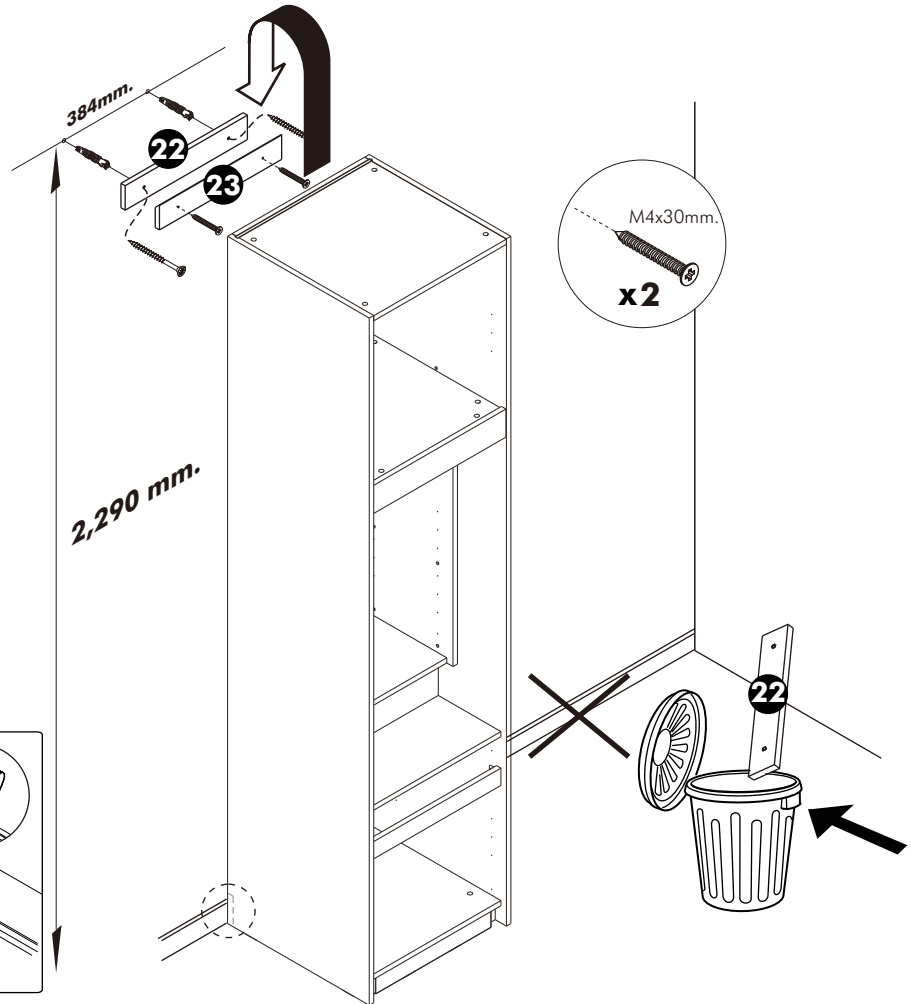

# ASSEMBLY

-DOOR SET (L)

# ASSEMBLY

-DOOR SET (R)

WALL

Ø7x50mm.

x2

M5x70mm.

x2

M4x25mm.

x4

x4

Ø11mm.

Ø9x5