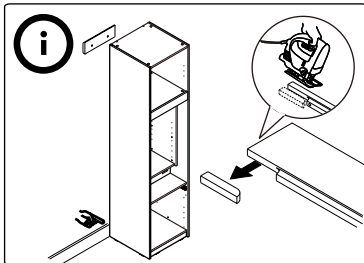

# ASSEMBLY

-DOOR SET (R)

WALL

Ø7x50mm.

x2

M5x70mm.

x2

M4x25mm.