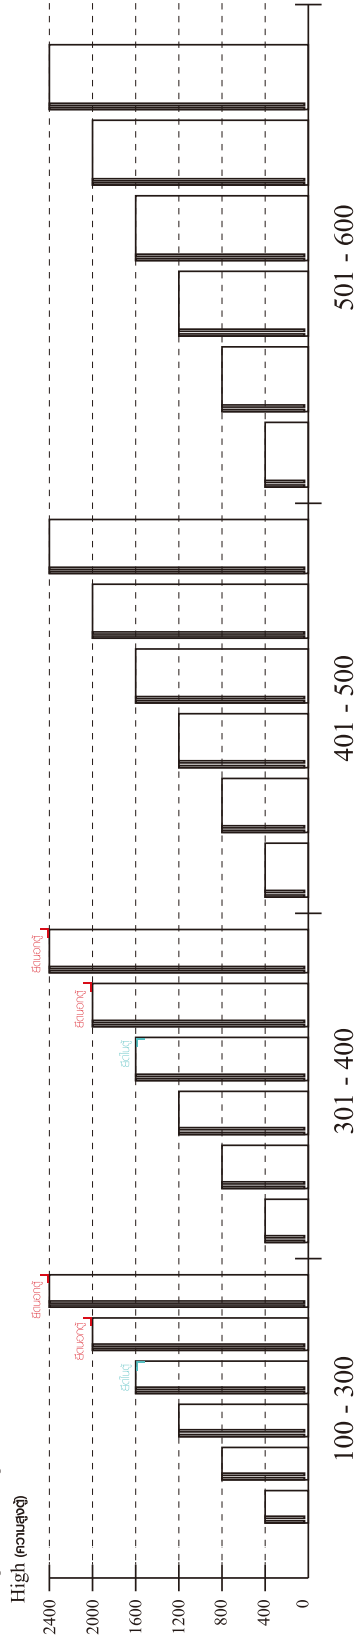

■ ติดตั้งจากกันสั่นกับตู้เตี้ย (น้อยกว่า 2 m.)

■ หมวด ตู้บานสไลด์ / ตู้ใส่