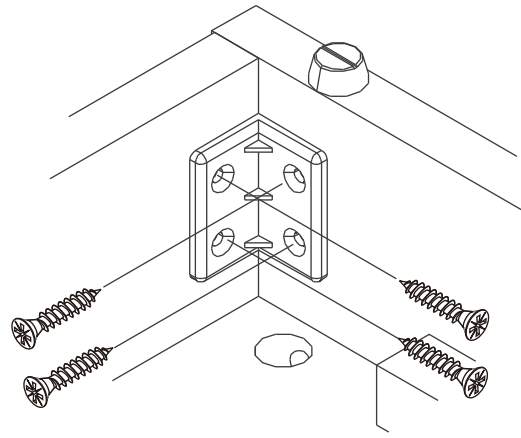

SERENE

WARDROBE 5DRS+PATTERNGLASS

CONNECT SYSTEM

1

3

2

(Connecting bolts)

WHEN FITTING CAMS
 ENSURE STARTING POSITION IS CORRECT
 BEFORE YOU INSERT CONNECTING BOLT
 TURN CLOCKWISE UNTIL SECURE

✓				✗
↑				
CORRECT		WRONG		

M4x16mm.

M4x16mm.

i

40mm.

☹️

☒

EQ

☺️

☑️

M4x16mm.

DOOR PANEL

M4x16mm.

M4x13mm.

M4x16mm.

1