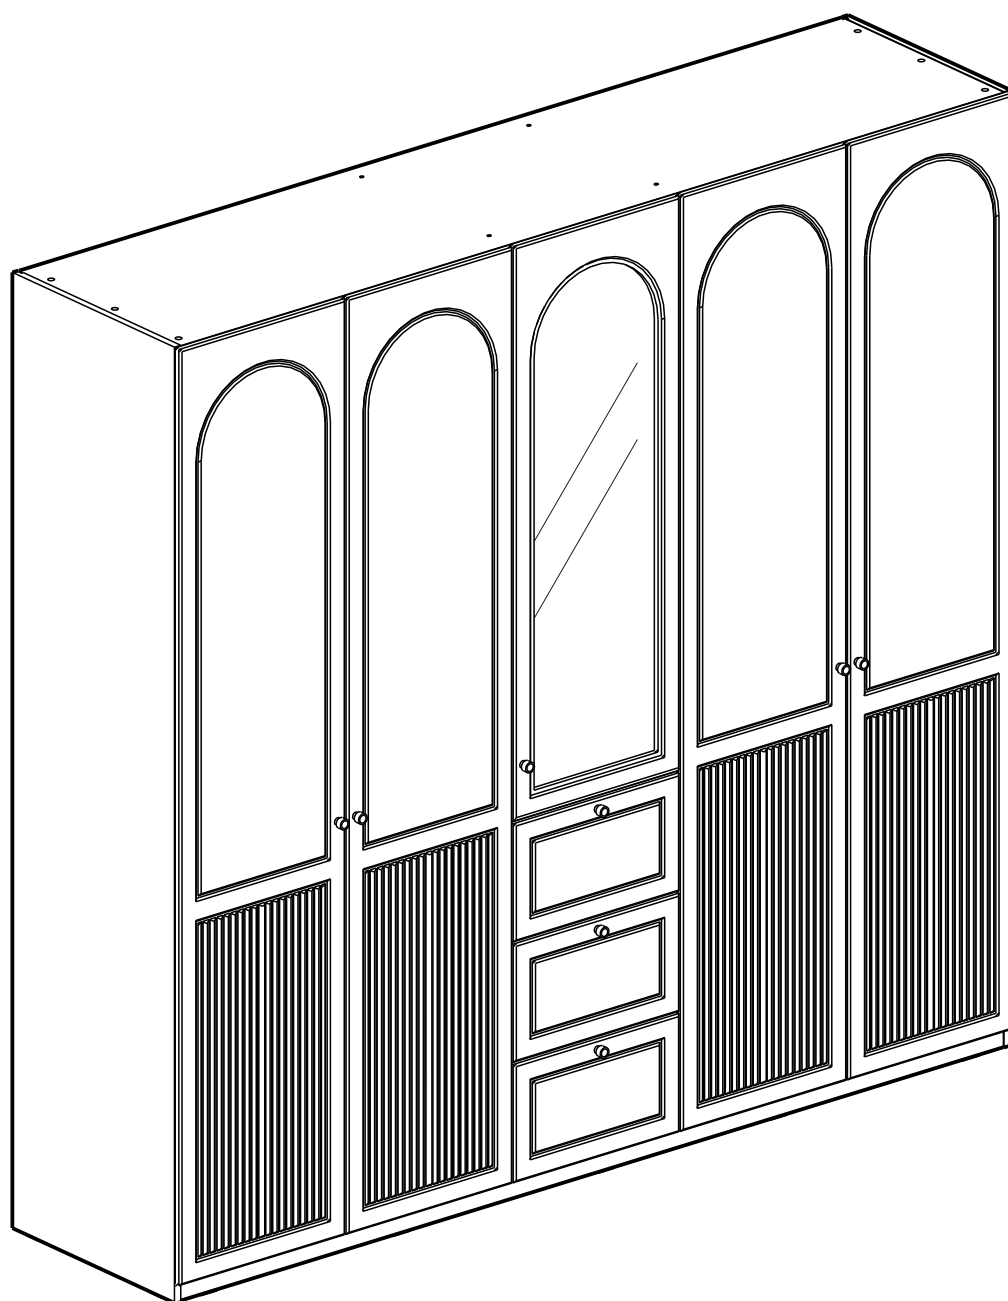

SERENE

WARDROBE 5DRS+PATTERNGLASS

CONNECT SYSTEM

1

3

2

(Connecting bolts)

WHEN FITTING CAMS
 ENSURE STARTING POSITION IS CORRECT
 BEFORE YOU INSERT CONNECTING BOLT
 TURN CLOCKWISE UNTIL SECURE