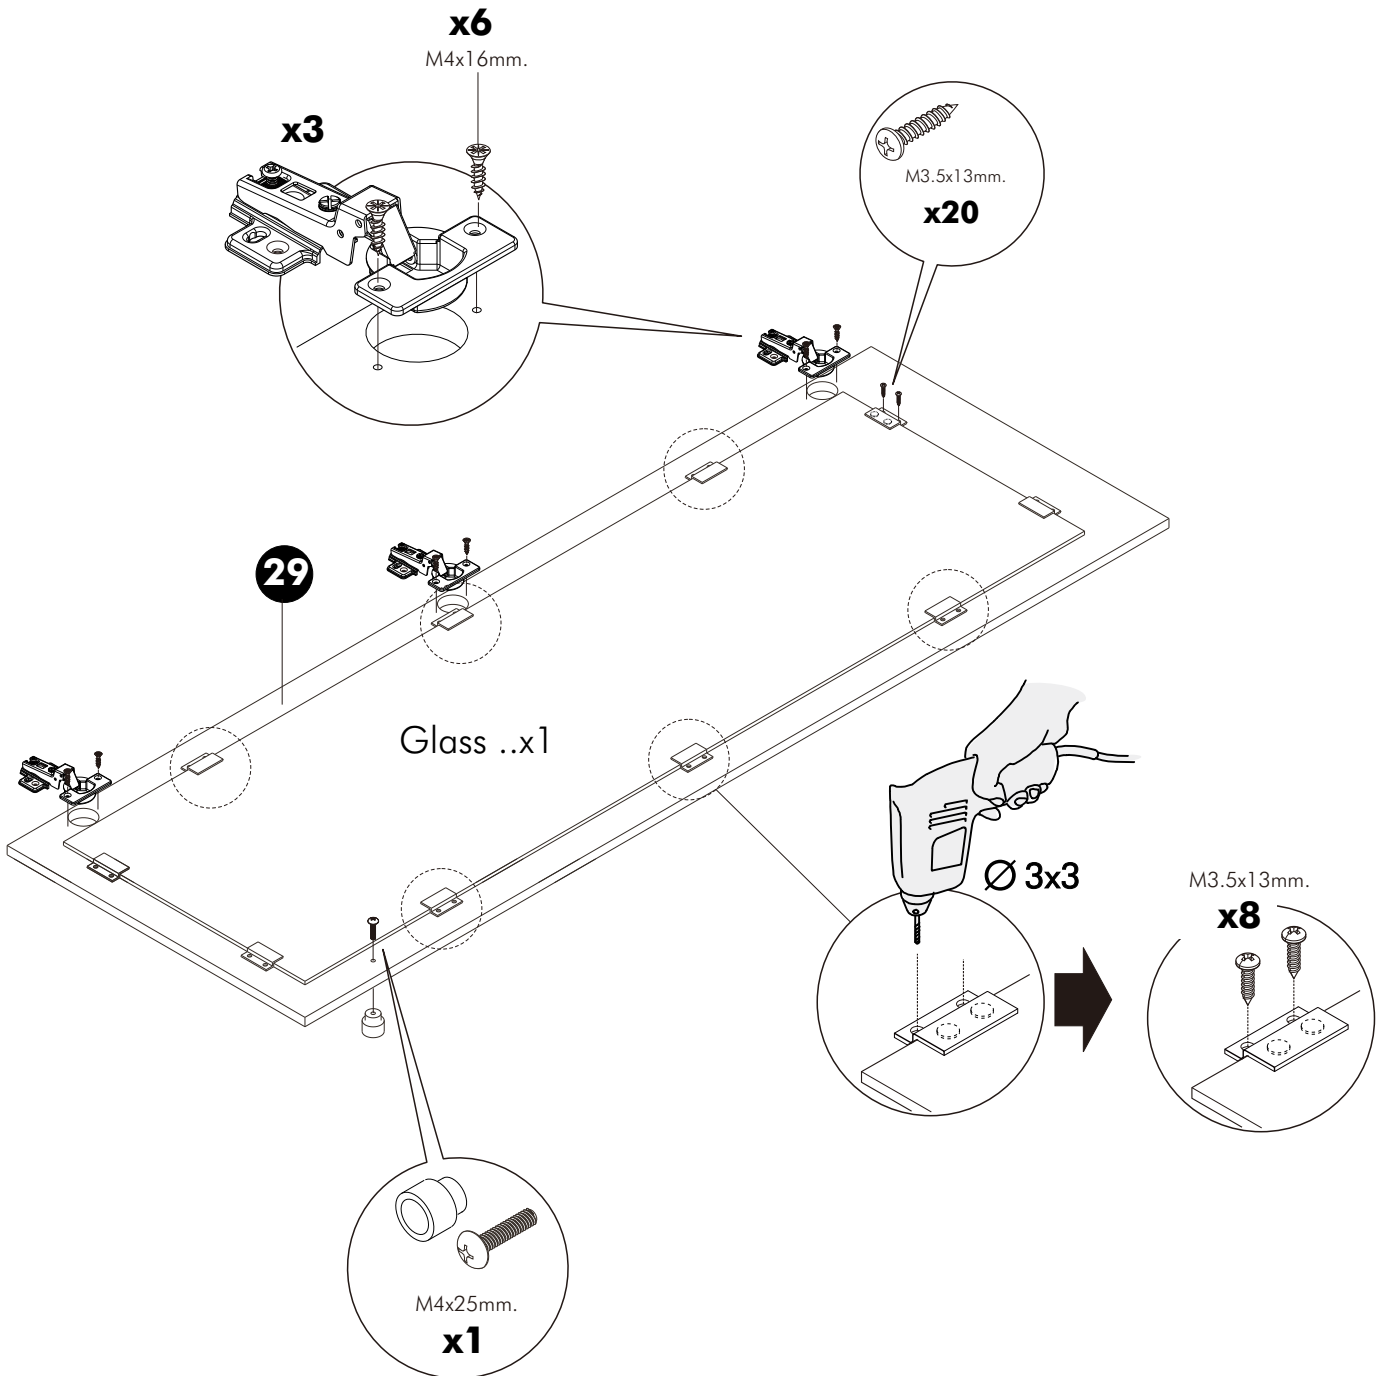

x 13

-LAMP SET

x 20/20

5x3/4" mm.

x 4

x 1

x 3

x 3

x1/4

M4x13mm.

x8

12.

x16

M4x16mm.

M4x16mm.

x28

57mm.

13.

14.

15.

16.

17.

ASSEMBLY

-DRAWER SET

x3

ASSEMBLY

-DRAWER SET

ASSEMBLY

-DOOR SET

1.

2.

3.