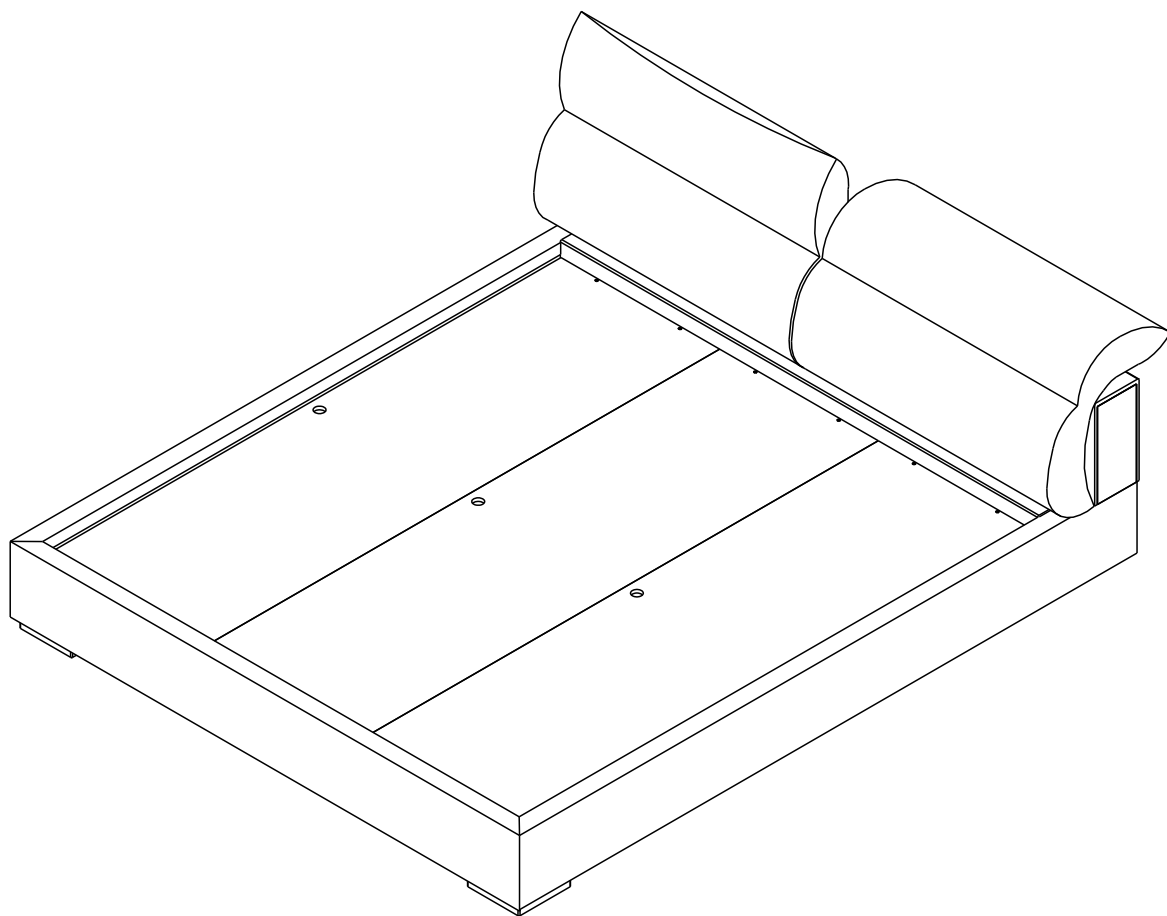

DOLCE

BED 6 ft.

CONNECT SYSTEM

HARDWARE

-BODY SET

x 4

x 4

x 2

5mm.

x 3

x 3

ASSEMBLY

-BODY SET

1.

2.

3.