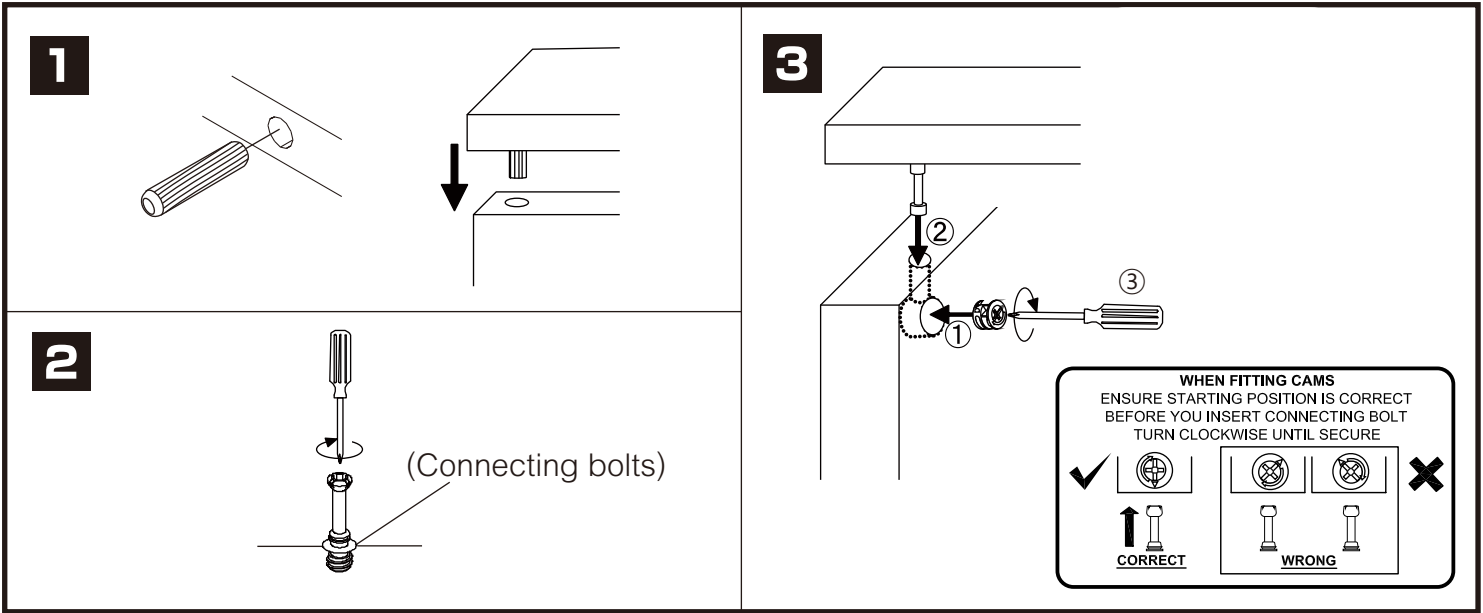

DOLCE

BED 6 ft.

CONNECT SYSTEM

HARDWARE

-BODY SET

x 4

x 4

x 2

5mm.

x 3

x 3

ASSEMBLY

-BODY SET

1.

2.

3.