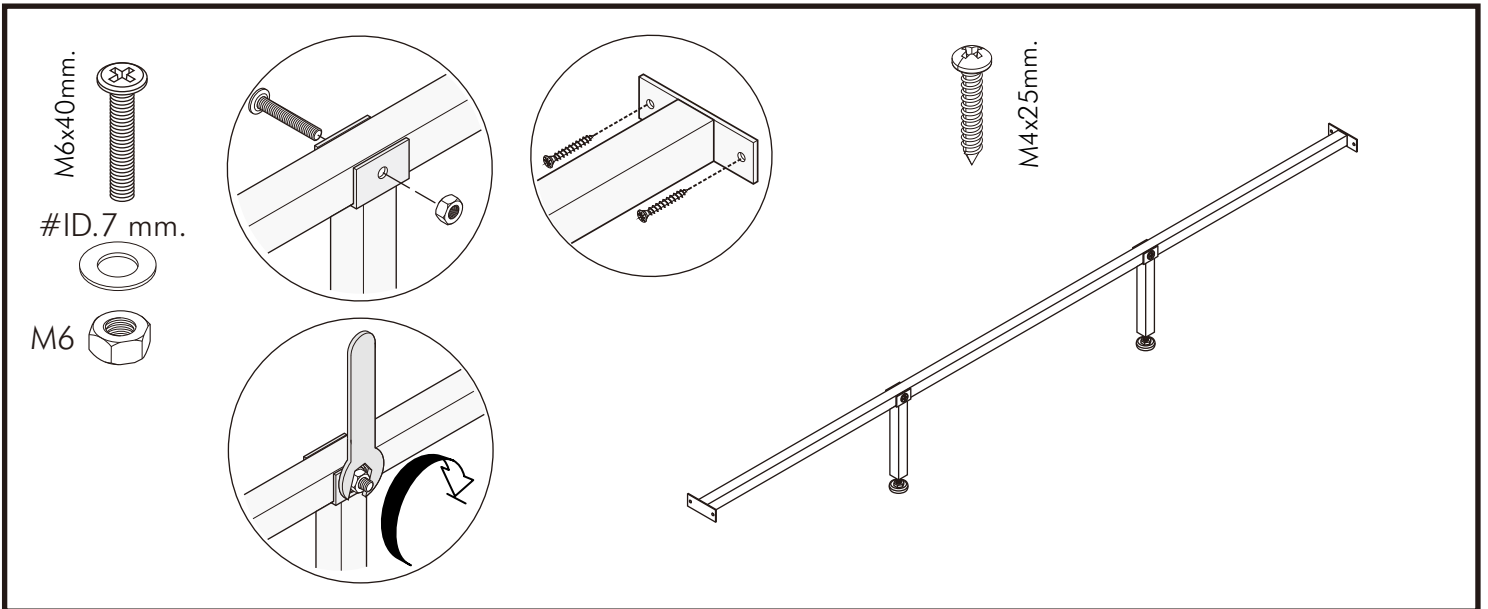

DOLCE

BED 6 ft.

CONNECT SYSTEM

HARDWARE

-BODY SET

x 4

x 4

x 2

ID8.4mm.

x 20

#M6

x 4

ID 7mm.

x 4

TF+M6x40

x 4

P+M8x20mm.

x 20

M4x35mm.

x 48

M4x25mm.

x 40

M4x20mm.

x 3

5mm.

x 3

x 3

ASSEMBLY

-BODY SET

1.

2.

3.