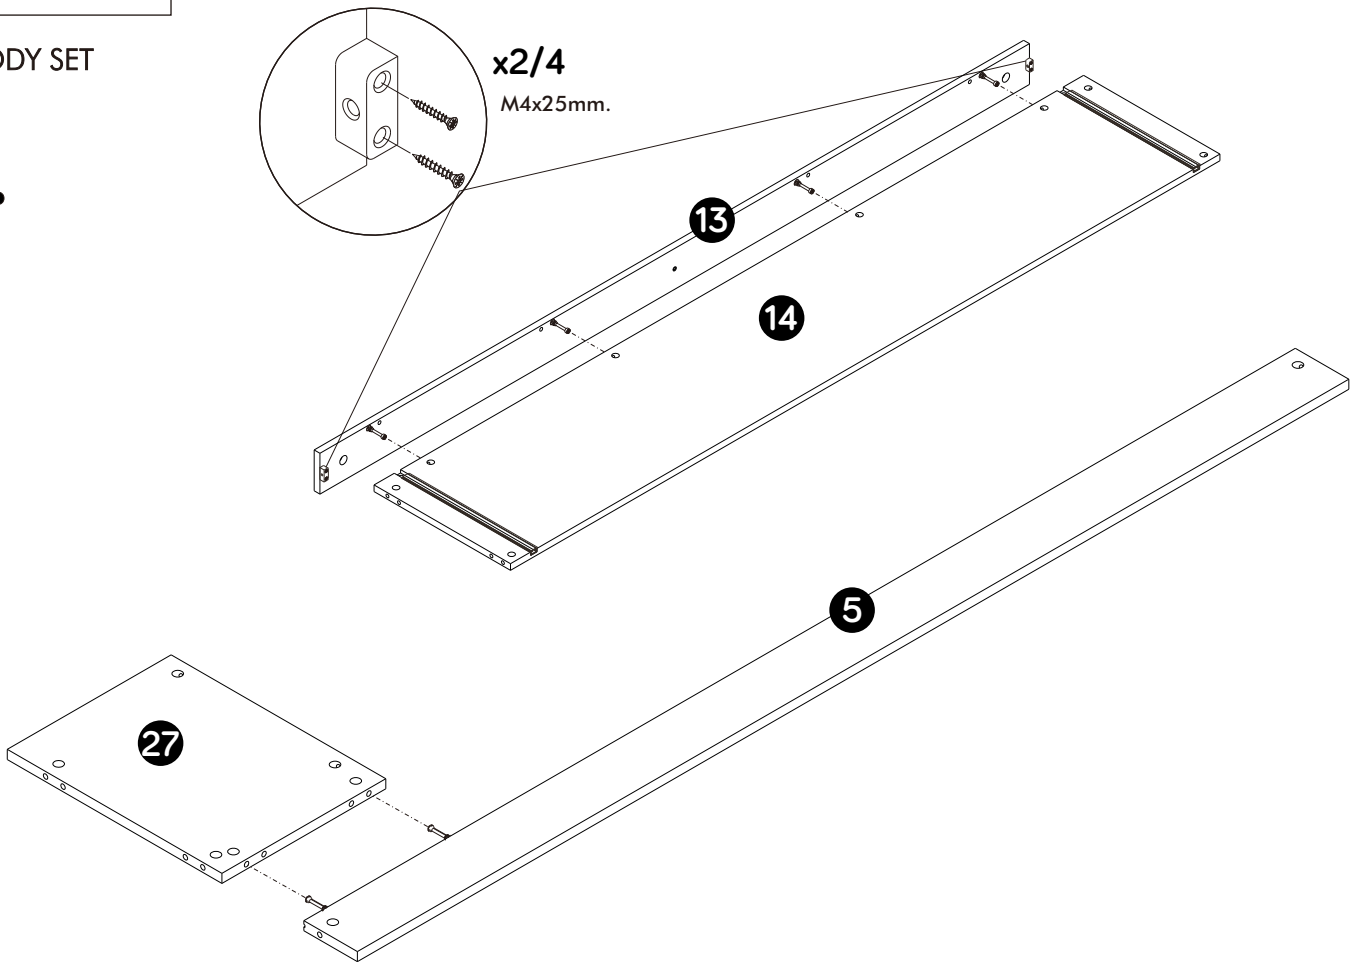

ASSEMBLY

-BODY SET

1.