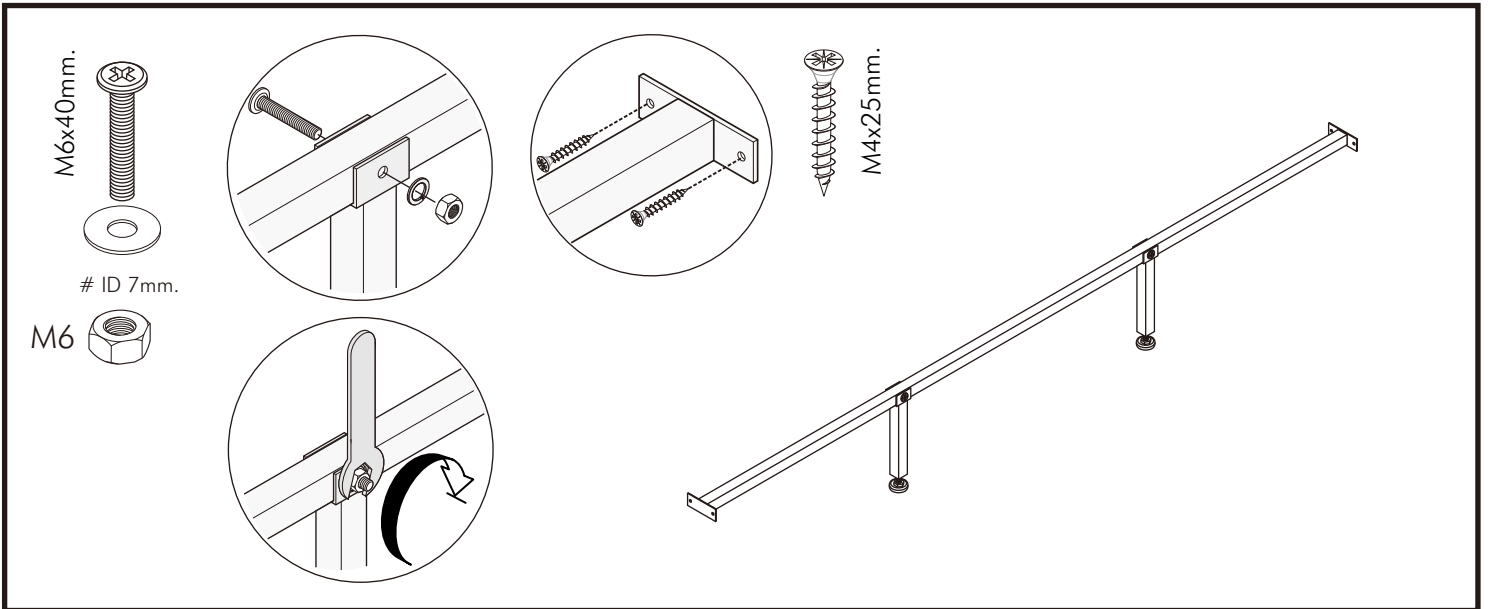

CHATEAU

BED 6 ft.

CONNECT SYSTEM

HARDWARE

-BODY SET

x 4

x 4

No.1

x 3

x 4

#M6

x 4

ID 7mm.

x 4

ID8.4mm.

x 20

M4x25mm.

x 28

ASSEMBLY

-BODY SET

1.

2.

3.

4.