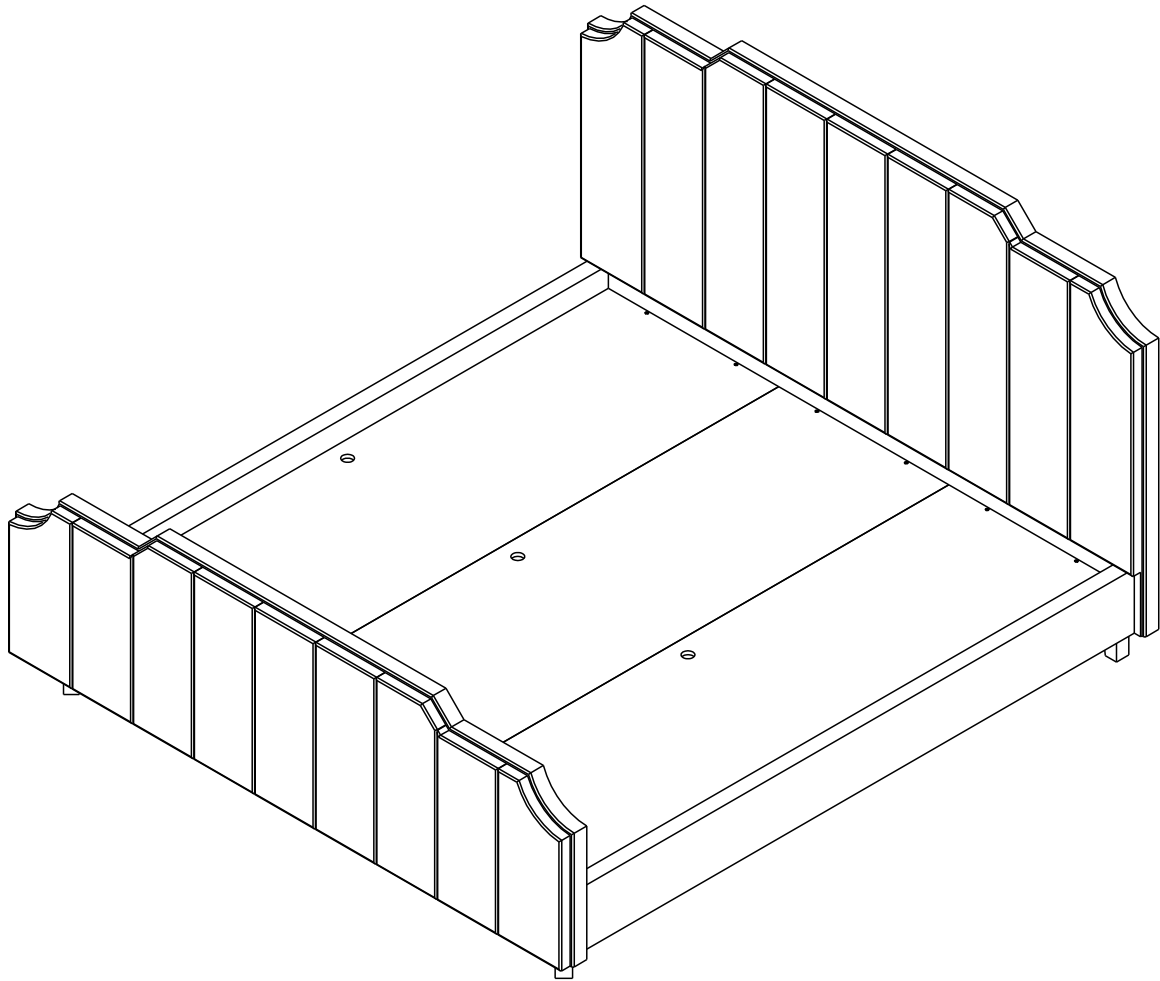

CHATEAU

BED 6 ft.

CONNECT SYSTEM

HARDWARE

-BODY SET

x 4

x 4

No.1

x 3

x 4

#M6

x 4

ID 7mm.

x 4

ID8.4mm.

x 20

M4x25mm.

x 28

ASSEMBLY

-BODY SET

1.

2.

3.

4.