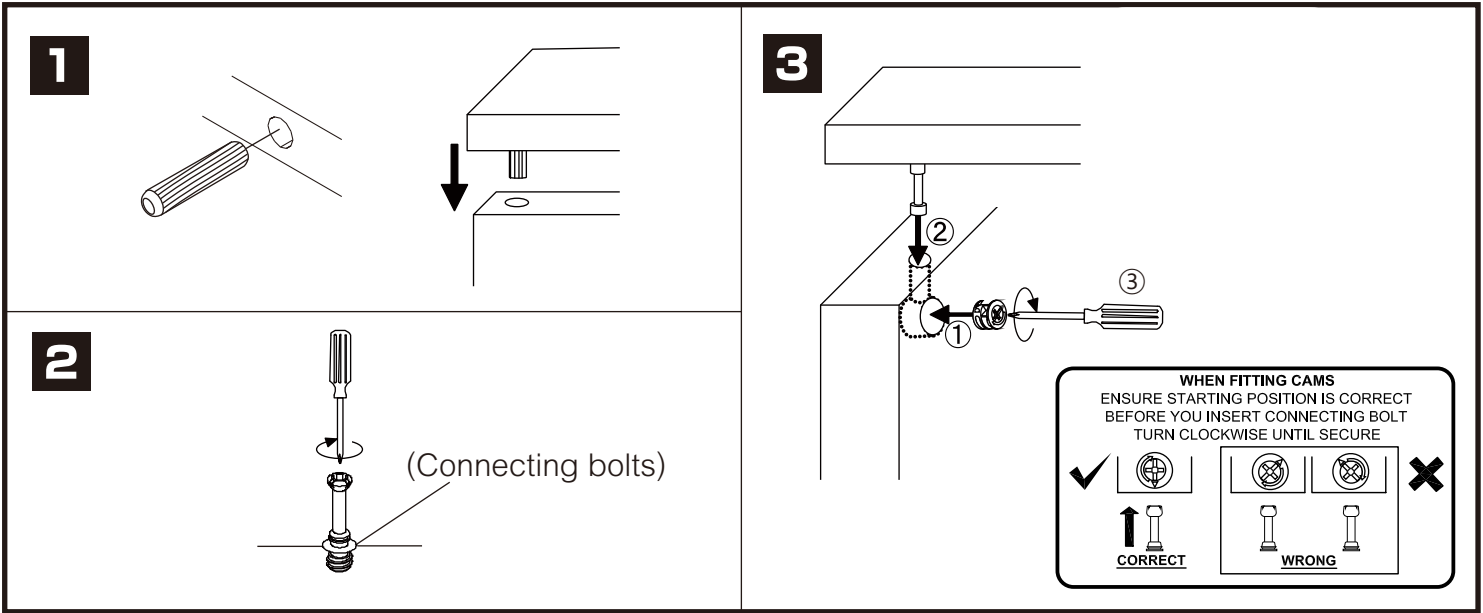

CHATEAU

BED 6 ft.

CONNECT SYSTEM

HARDWARE

-BODY SET

x 4

x 4

No.1

M4x25mm.

x 28

ASSEMBLY

-BODY SET

1.

2.

3.

4.