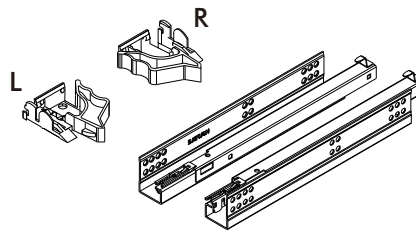

# ITAL-SMART-P

Drawer L 100cm/57

## -BODY SET

**X 14**

**X 24**

**X 1 Set**

**X 6**

**X 2**

**X 1**

**X 4**