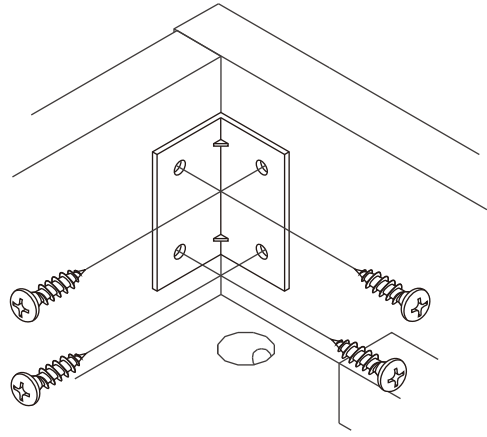

WHEN FITTING CAMS
 ENSURE STARTING POSITION IS CORRECT
 BEFORE YOU INSERT CONNECTING BOLT
 TURN CLOCKWISE UNTIL SECURE

✓				✗
↑	CORRECT	WRONG		

M4x16mm.

i

40mm.

☹

✗

EQ

☺

✓

M6x45mm.

M6

M6

M4x16mm.

HARDWARE

-BODY SET

x 4

x 4

#8x35
x 4

M4x16mm.
x 27

x 2

x 4

#M6
x 4

#M6
x 4