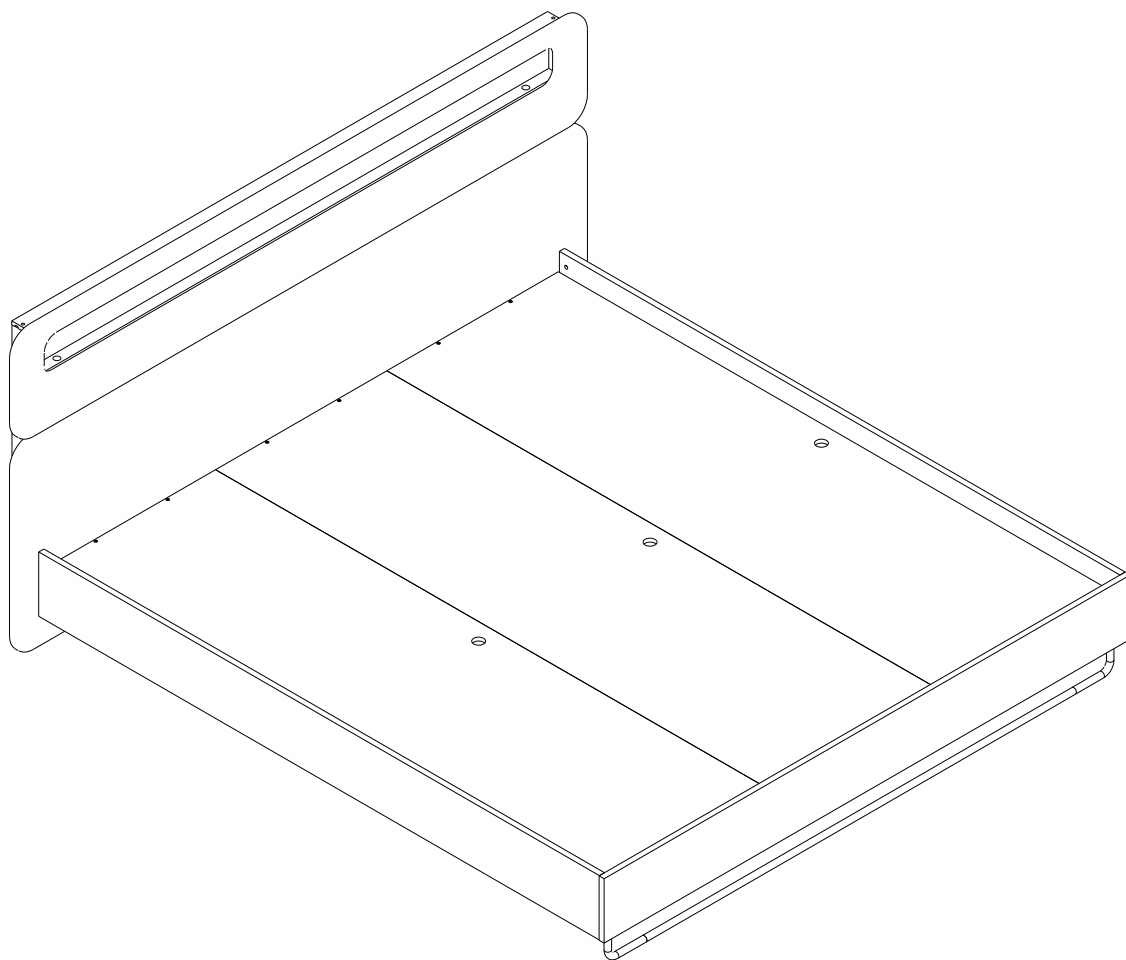

CASABLANCA

BED 5 ft.

BED 6 ft.

CONNECT SYSTEM

1

3

2

(Connecting bolts)

WHEN FITTING CAMS
 ENSURE STARTING POSITION IS CORRECT
 BEFORE YOU INSERT CONNECTING BOLT
 TURN CLOCKWISE UNTIL SECURE

✓				✗
↑	CORRECT	WRONG		

M4x16mm.

i

40mm.

☹

✗

EQ