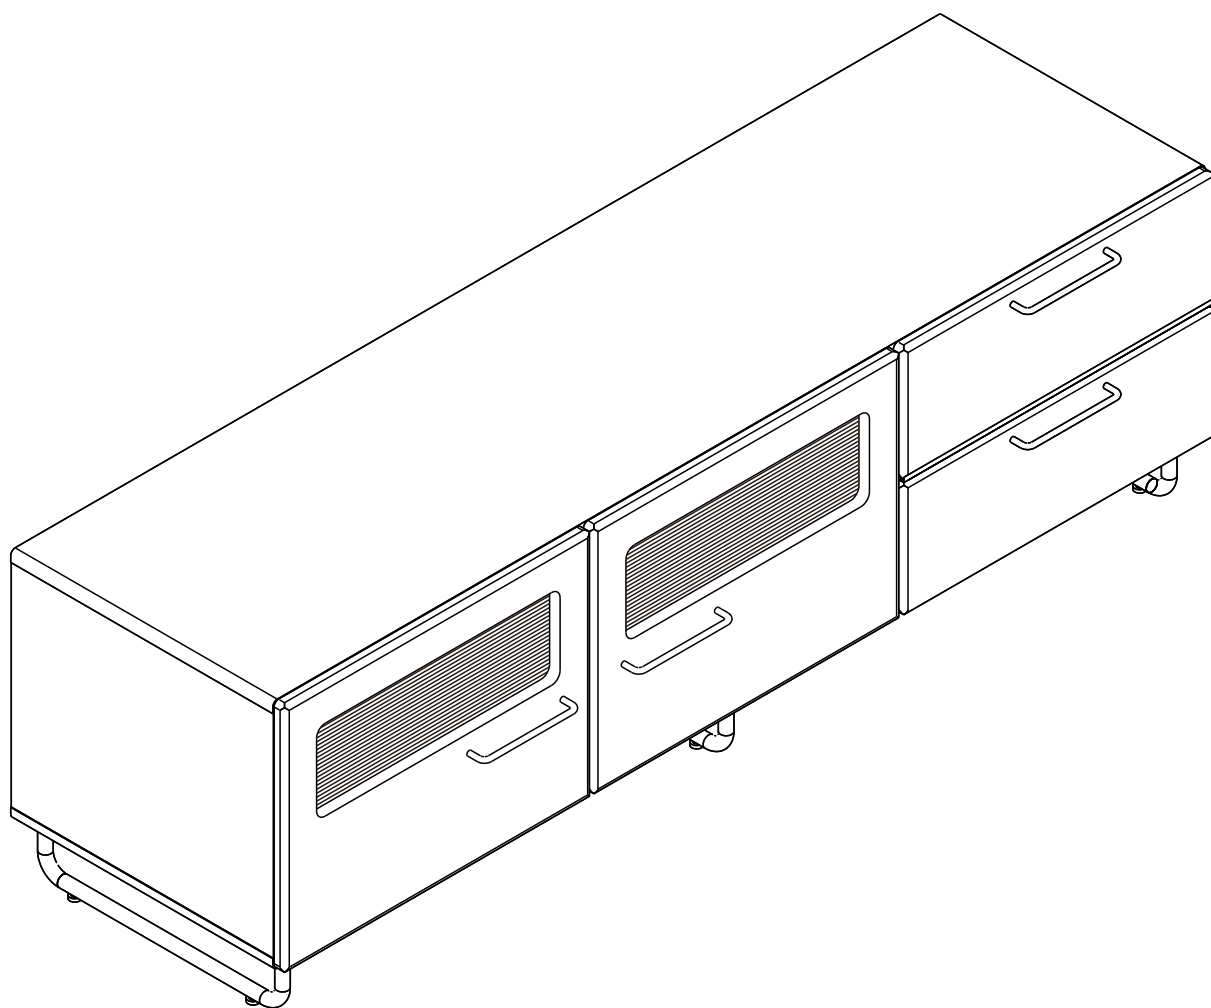

CASABLANCA

TV CABINET 160CM

CONNECT SYSTEM

1

3

2

(Connecting bolts)

WHEN FITTING CAMS
 ENSURE STARTING POSITION IS CORRECT
 BEFORE YOU INSERT CONNECTING BOLT
 TURN CLOCKWISE UNTIL SECURE

HARDWARE

-BODY SET

x 16

x 16

x 16

x 2

x 2

x 26