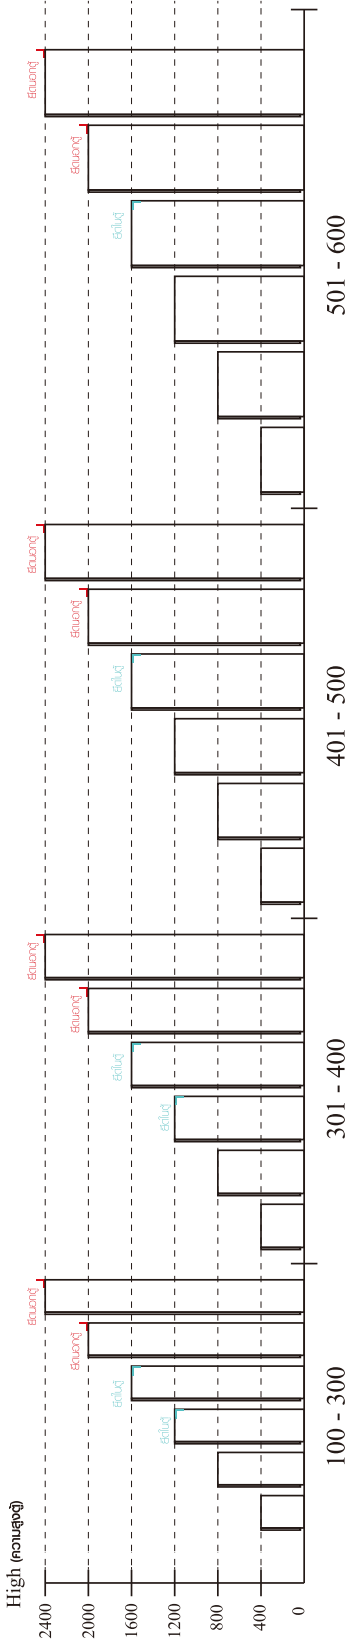

มาตรฐาน การระบุสินค้าที่ต้องยึด Fitting กันสั่น (Safety Fitting) ***หมายเหตุ สินค้าที่เป็นชุดเด็ก ใ้ติดตั้ง Fitting กันสั่นทุกตัว***

■ หมวด ตู้บานเปิด / ตู้บานปิด + ช่องใส่