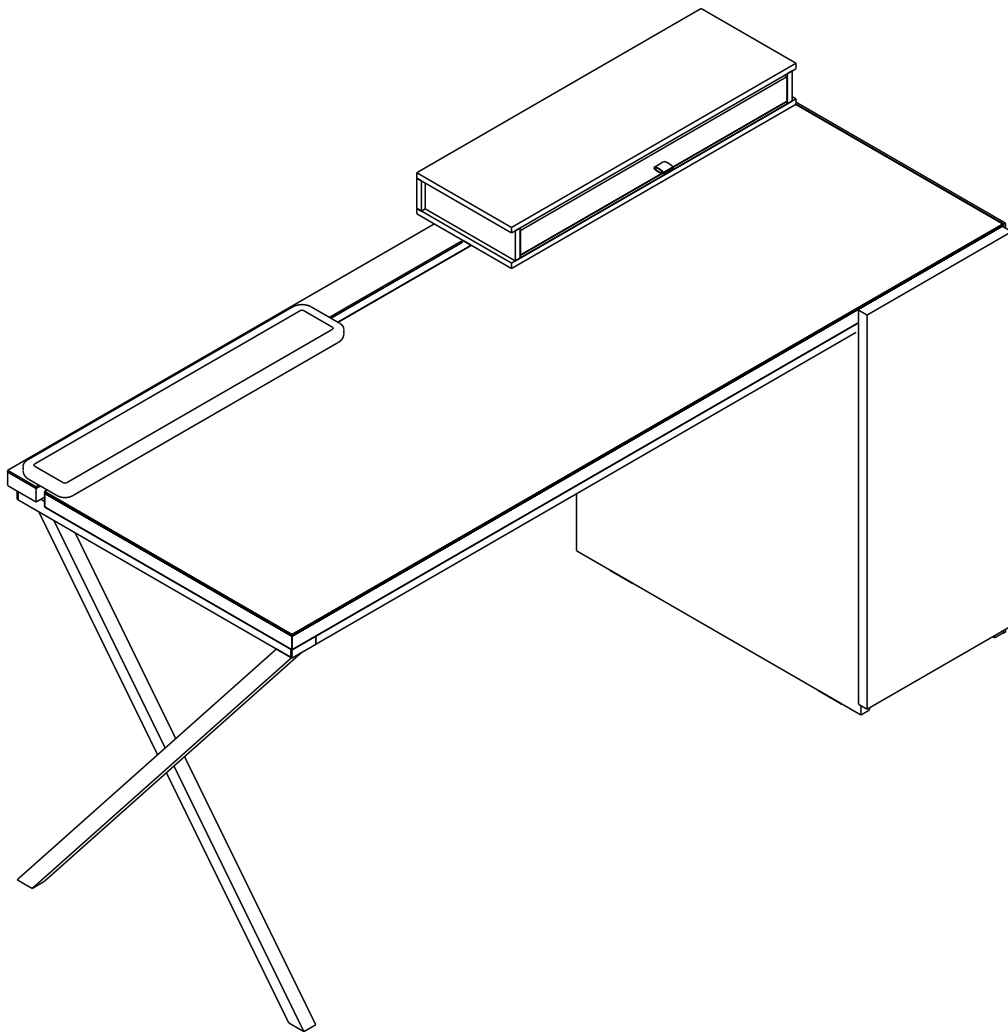

SECOLO

Working Table 150 CM.

CONNECT SYSTEM

CONNECT SYSTEM

HARDWARE

-BODY SET

x 22

19mm.

x 22

#8x35

x 16

x 6

x 4

3x11 mm.

x 4

x 4

M4x25mm.

x 4

M4x40mm.

x 14

M4x30mm.

x 16

-DOOR SET

x 2