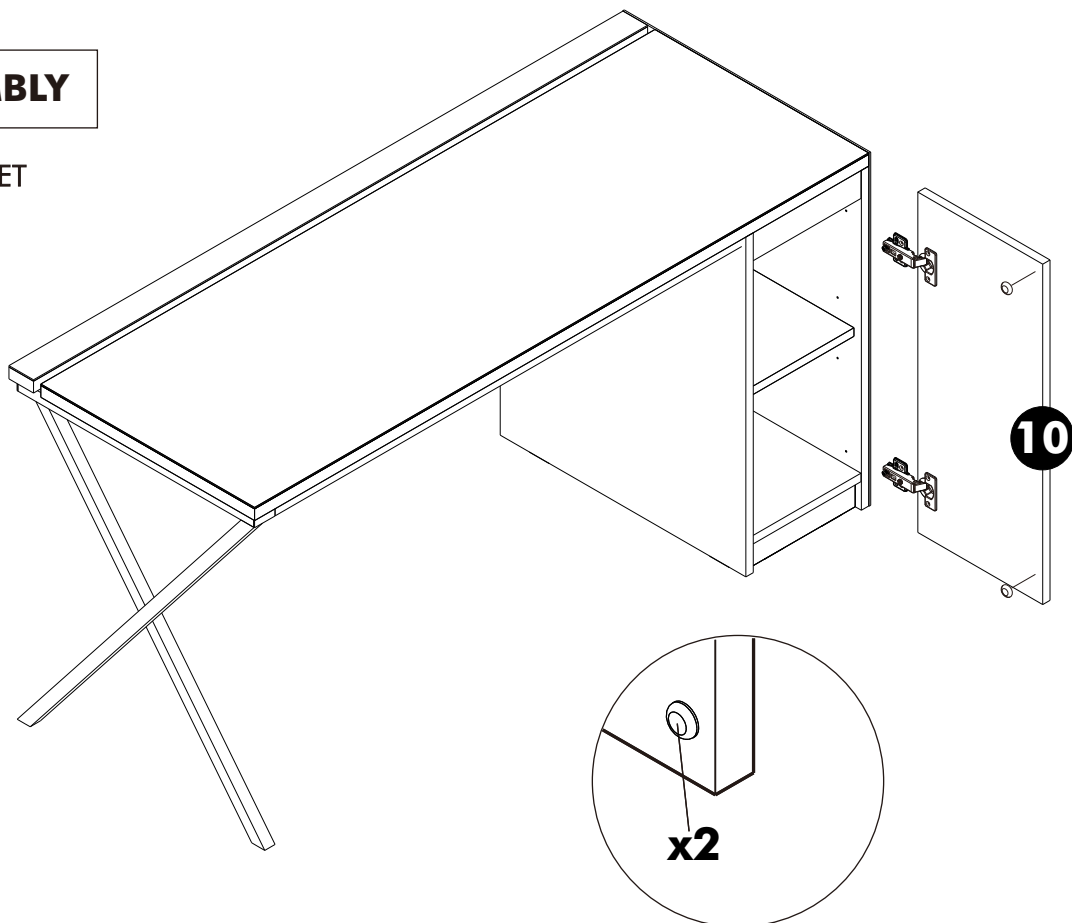

10.

ASSEMBLY

-DOOR SET