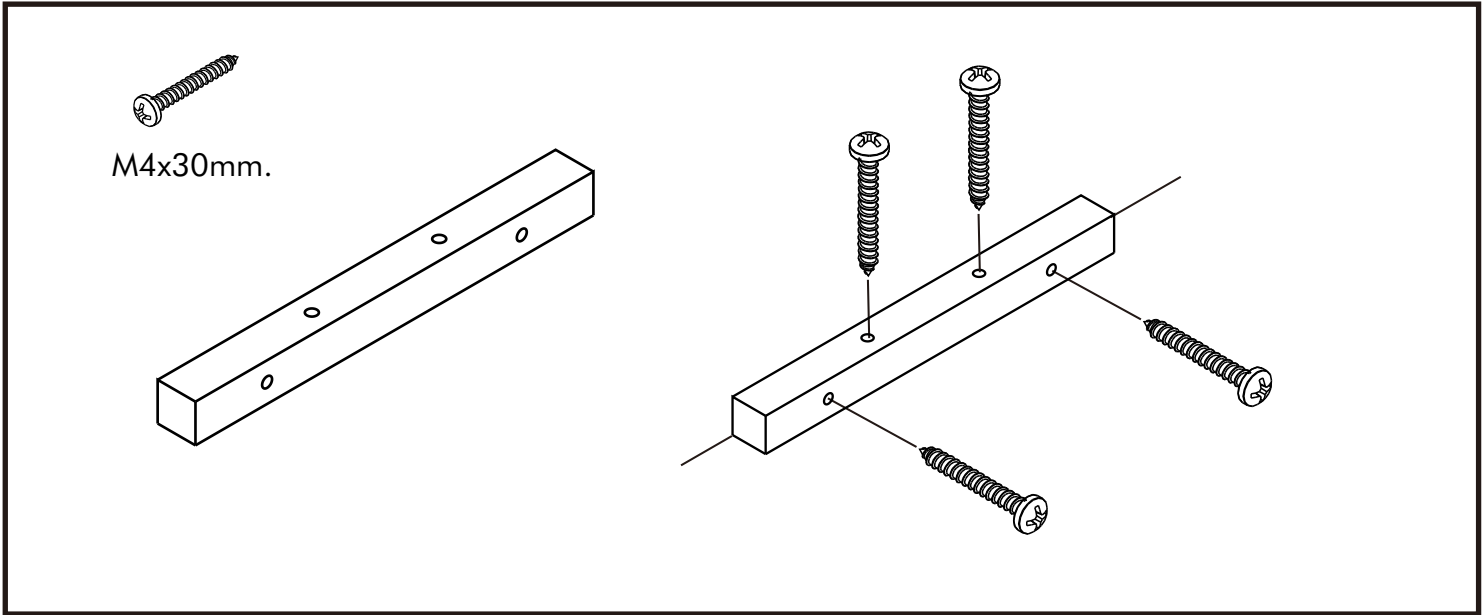

SECOLO

Working Table 150 CM.

CONNECT SYSTEM

CONNECT SYSTEM

HARDWARE

-BODY SET

x 22

19mm.

x 22

#8x35

x 16

x 6

x 4

3x11 mm.

x 4

x 4

M4x25mm.

x 4

M4x40mm.

x 14

M4x30mm.

x 16

-DOOR SET

x 2

M4x16mm.

x 12

x 2

3.

4.

5.

6.

7.