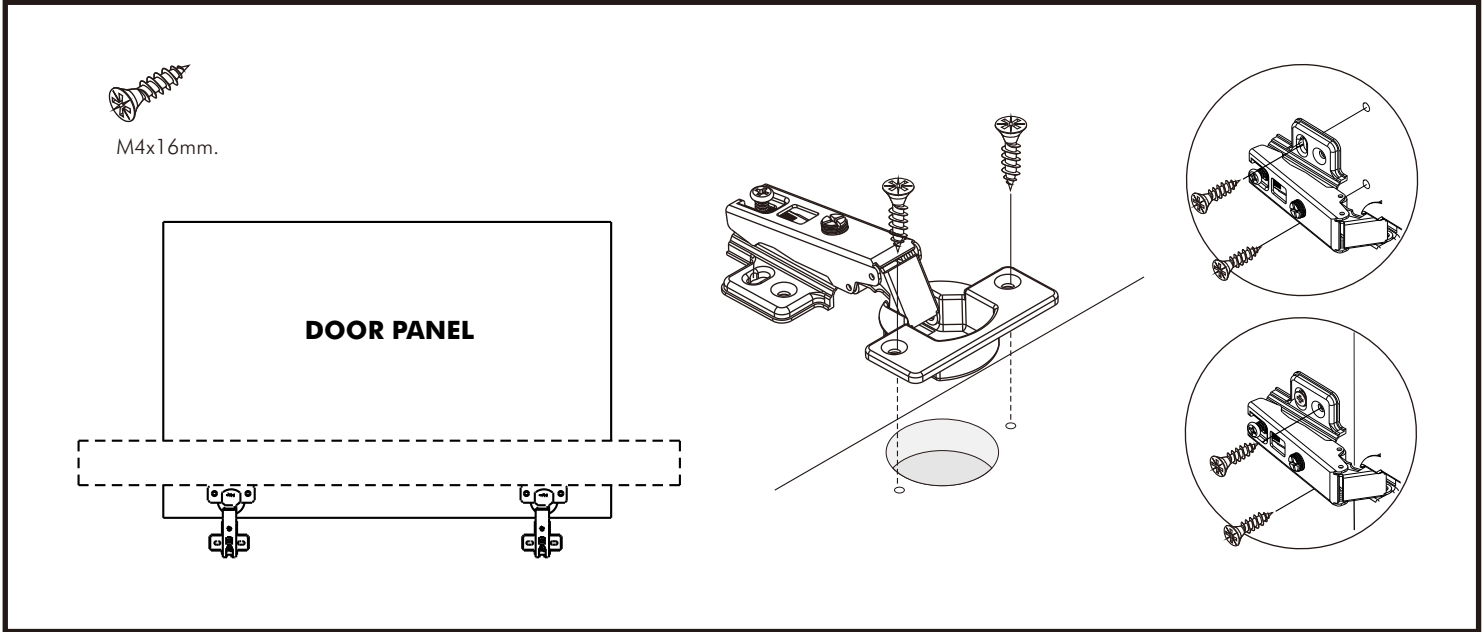

SECOLO

Working Table 150 CM.

CONNECT SYSTEM

CONNECT SYSTEM

HARDWARE

-BODY SET

x 22

19mm.