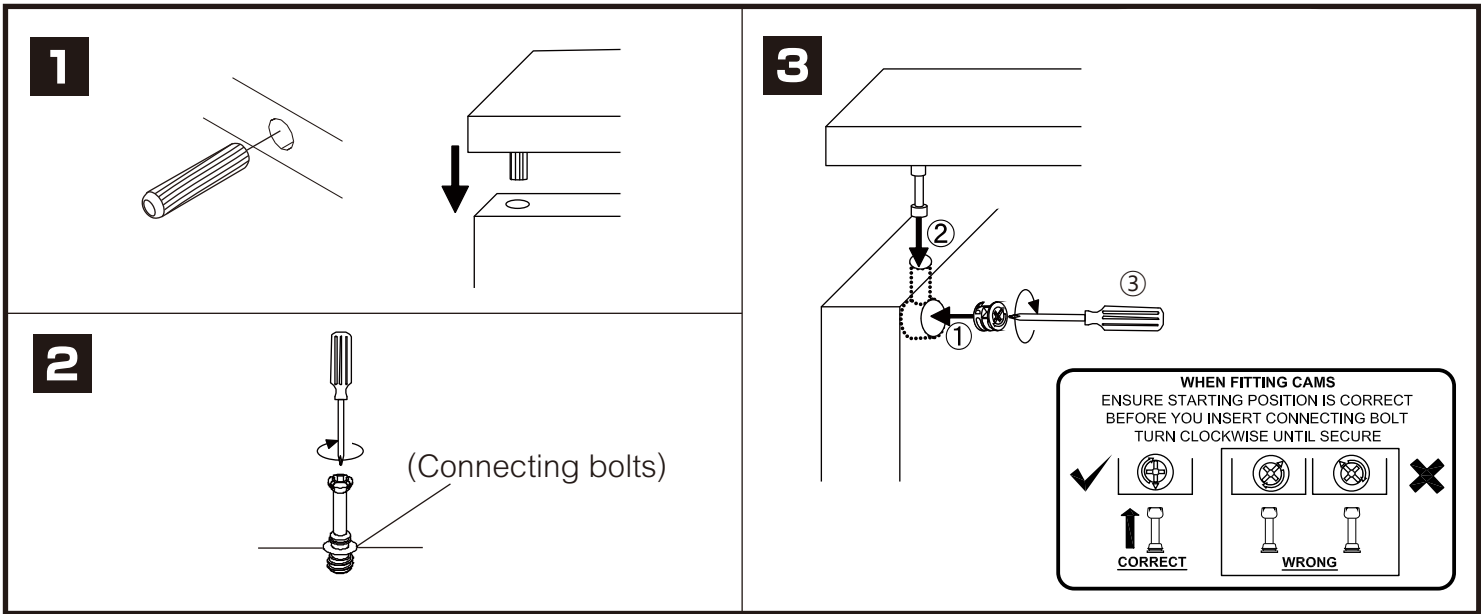

SECOLO

Working Table 150 CM.

CONNECT SYSTEM

CONNECT SYSTEM

HARDWARE

-BODY SET

x 22

19mm.