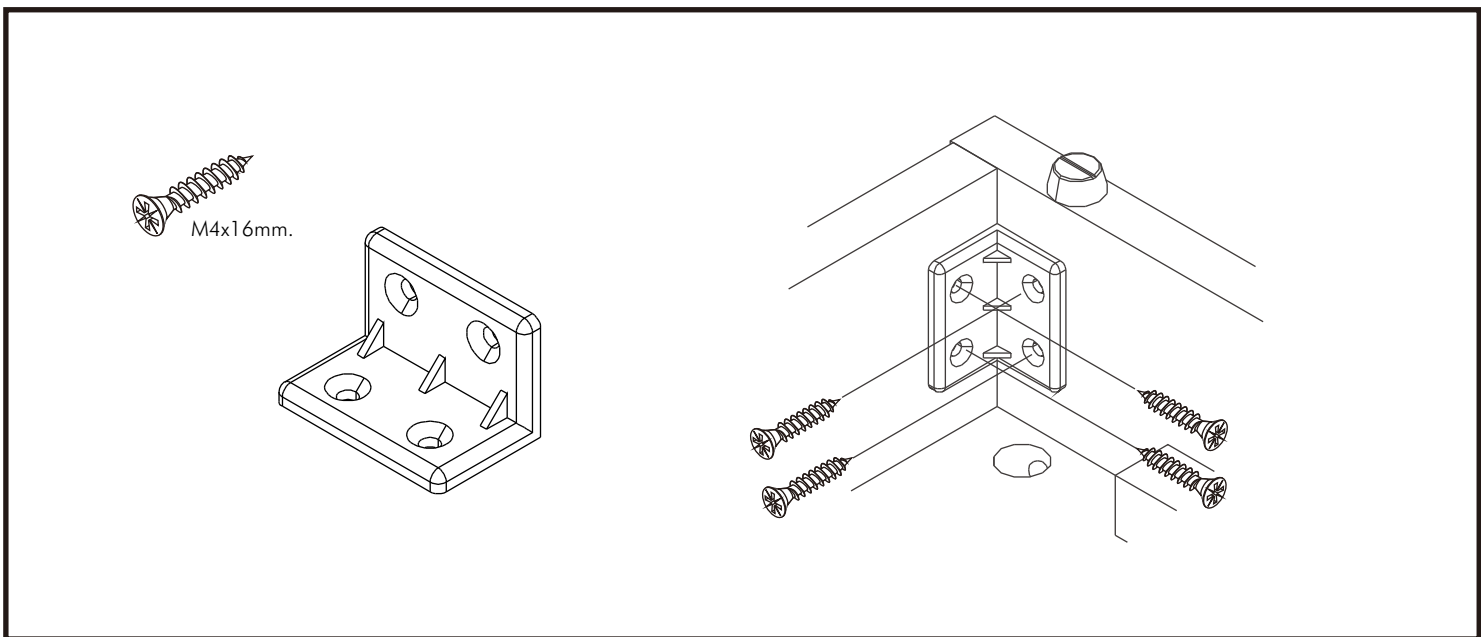

SECOLO

Working Table 150 CM.

CONNECT SYSTEM

CONNECT SYSTEM

HARDWARE

-BODY SET

x 22

19mm.

x 22

#8x35

x 16

x 6

x 4

3x11 mm.

x 4

x 4