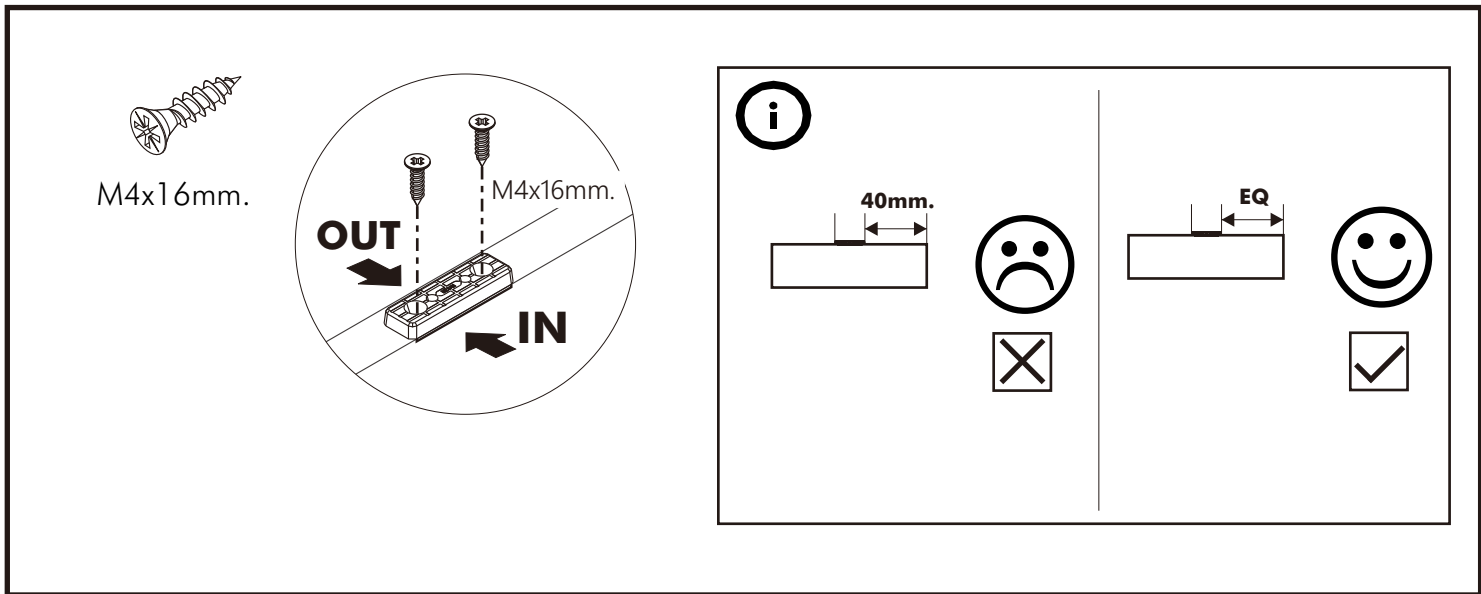

SECOLO

Working Table 150 CM.

CONNECT SYSTEM

CONNECT SYSTEM

HARDWARE

-BODY SET

x 22

19mm.

x 22

#8x35

x 16

x 6

x 4

3x11 mm.

x 4

x 4

M4x25mm.

x 4

M4x40mm.

x 14

M4x30mm.

x 16

-DOOR SET

x 2

M4x16mm.

x 12

x 2

3.

4.

5.

6.

7.