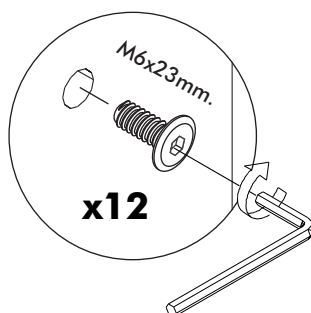

ASSEMBLY

-DRAWER SET

x4