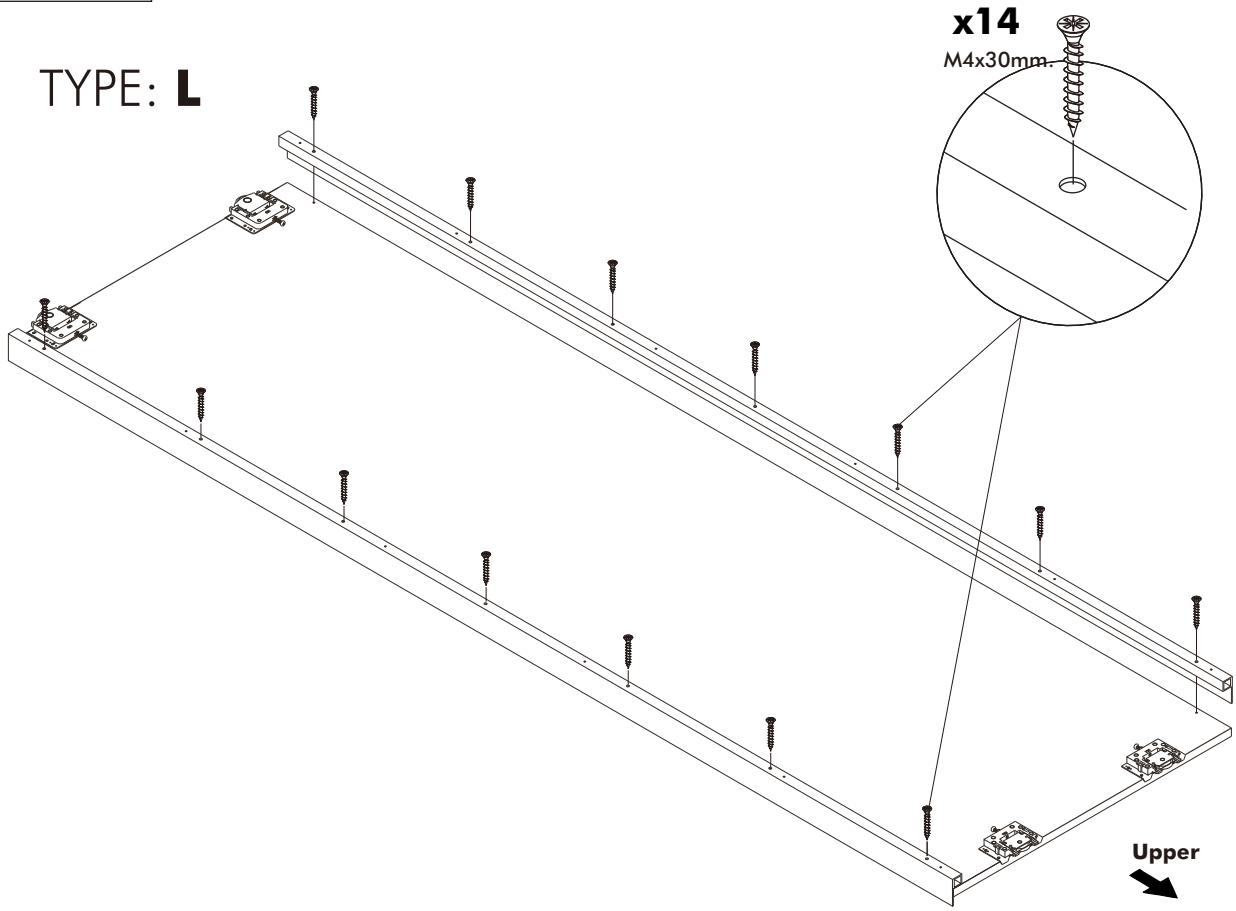

\$MONDE

Brace Door Set

HARDWARE

-BODY SET

M4x30mm.

x 14

#5x3/8"

x 6

x 1

ASSEMBLY

1. TYPE: L

2.

ASSEMBLY

1. TYPE: R

2.