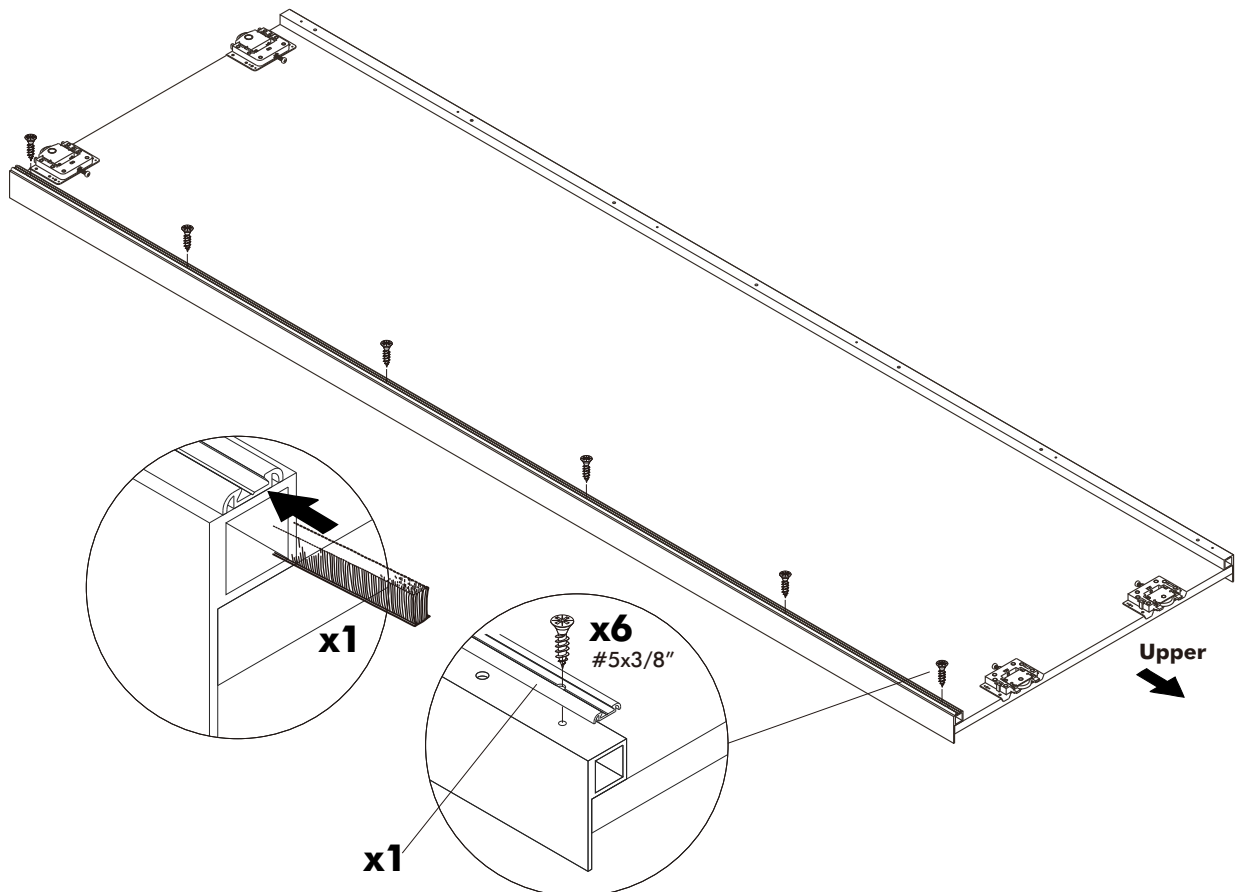

\$MONDE

Brace Door Set

HARDWARE

-BODY SET

M4x30mm.

x 14

#5x3/8"

x 6

x 1

ASSEMBLY

1. TYPE: L

2.

ASSEMBLY

1. TYPE: R

2.