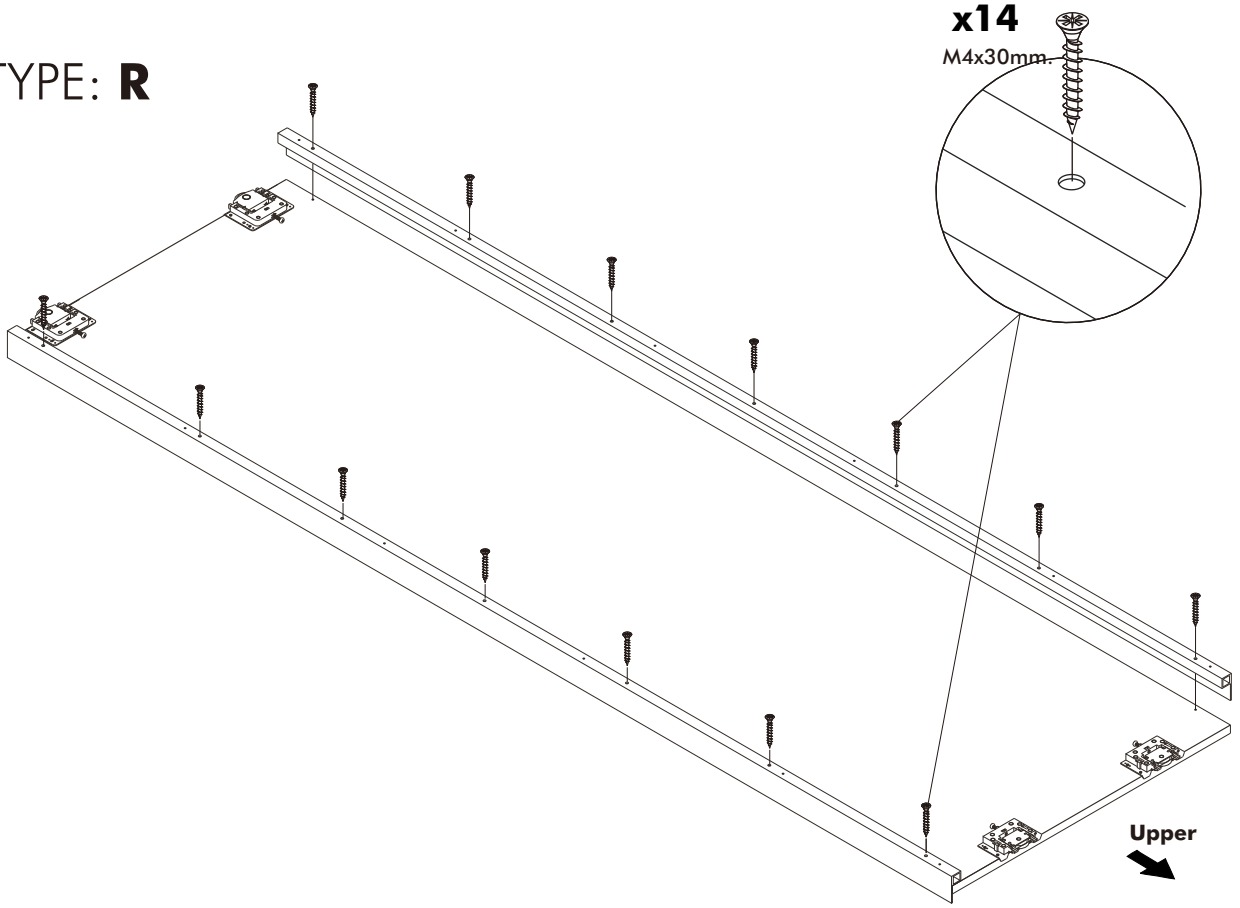

\$MONDE

Brace Door Set

HARDWARE

-BODY SET

M4x30mm.

x 14

#5x3/8"

x 6

x 1

ASSEMBLY

1. TYPE: L

2.

ASSEMBLY

1. TYPE: R

2.