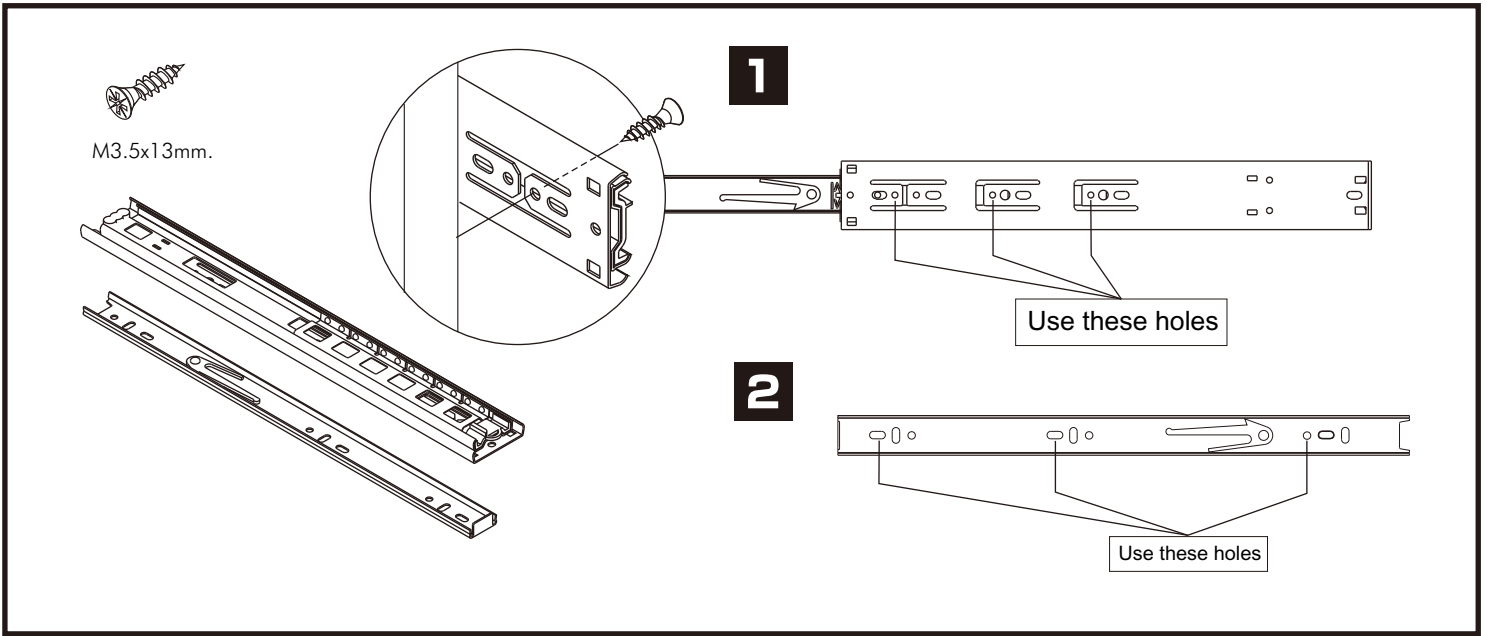

XPAND

CHEST 240-360cm.

TYPE:A

TYPE:B

CONNECT SYSTEM

M4x16mm.

DOOR PANEL

HARDWARE

-BODY SET

x 33

x 33

x 54

x 16

x 39

x 8

x 4

15x1000mm.

x 6

x 2

x 2

x 12

WH

x 6

x 10