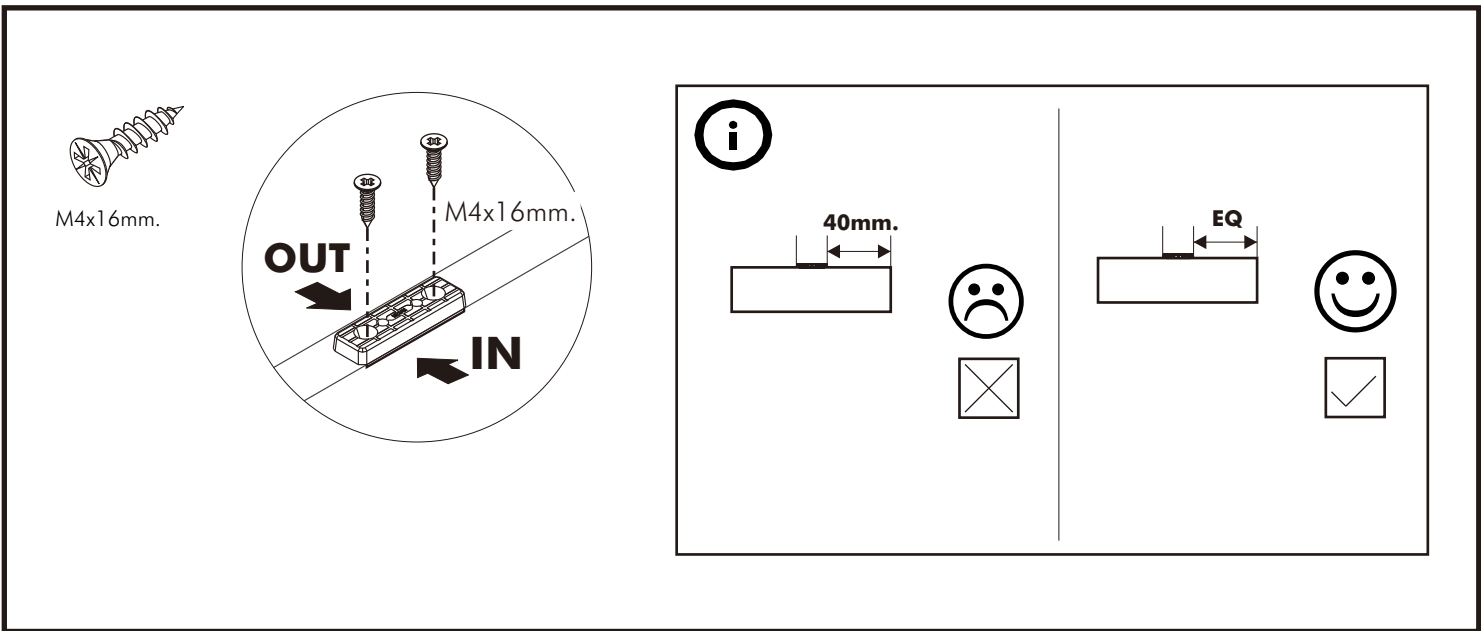

XPAND

CHEST 240-360cm.

TYPE:A

TYPE:B

CONNECT SYSTEM

M4x16mm.

DOOR PANEL

HARDWARE

-BODY SET

x 33

x 33

x 54

x 16

x 39

x 8

x 4

15x1000mm.

x 6

x 2

x 2

x 12

WH

x 6

x 10