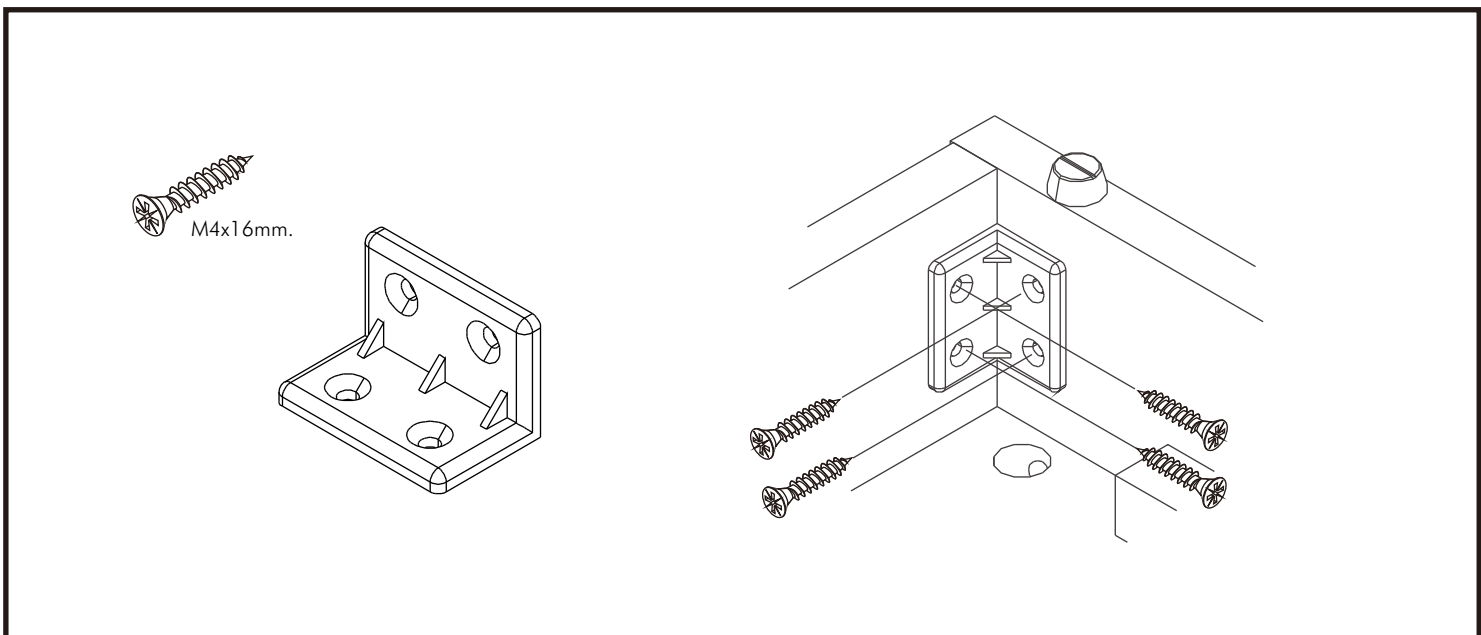

XPAND

CHEST 240-360cm.

TYPE:A

TYPE:B

CONNECT SYSTEM

M4x16mm.

DOOR PANEL

HARDWARE

-BODY SET

x 33

x 33

x 54

x 16

x 39

x 8

x 4

15x1000mm.

x 6

x 2

x 2

x 12

WH

x 6

x 10