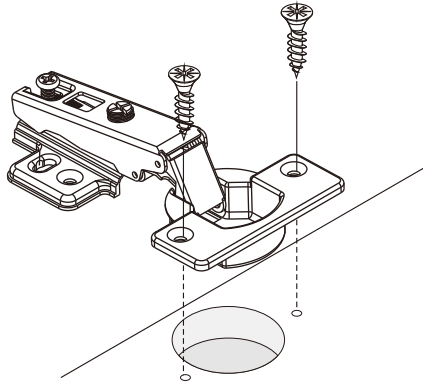

XPAND

CHEST 240-360cm.

TYPE:A

TYPE:B

CONNECT SYSTEM

M4x16mm.

DOOR PANEL

HARDWARE

-BODY SET

x 33

x 33

x 54

x 16

x 39

x 8

x 4

15x1000mm.

x 6

x 2

x 2

x 12

WH

x 6

x 10

M3.5x13mm.

x 36

M4x40mm.

x 30

M6x23mm.

x 6

ASSEMBLY

-BODY SET