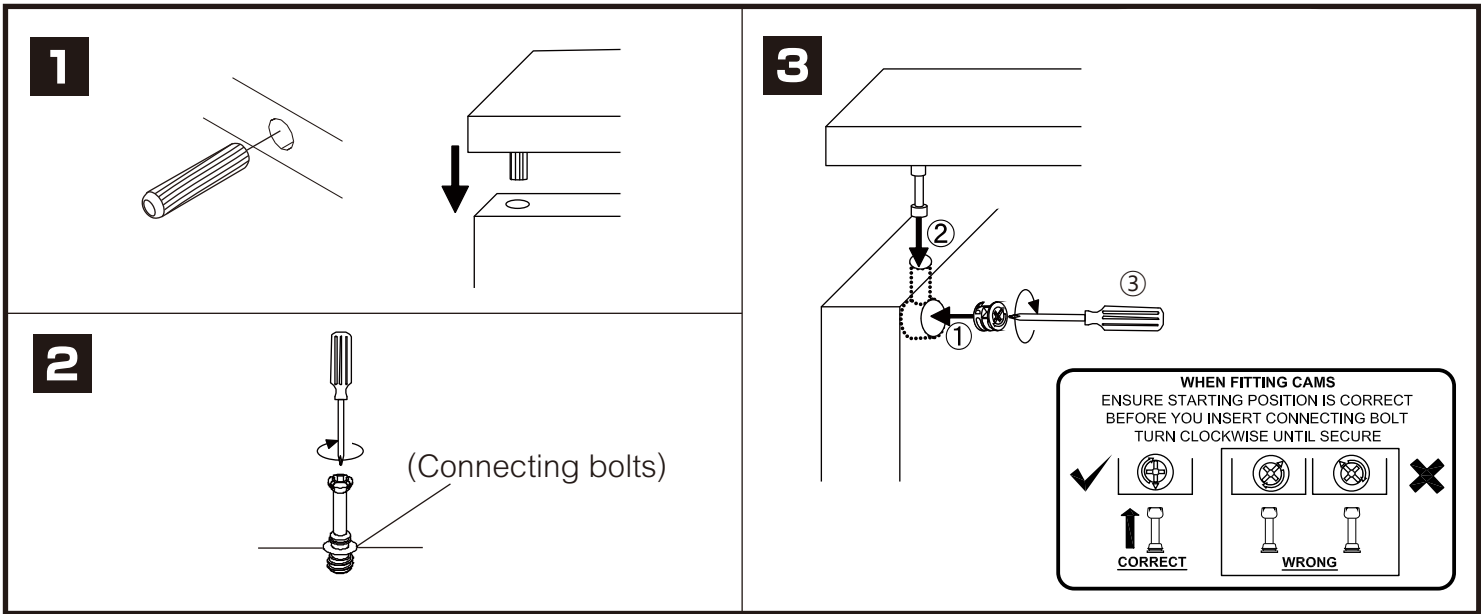

XPAND

CHEST 240-360cm.

TYPE:A

TYPE:B

CONNECT SYSTEM

M4x16mm.

DOOR PANEL

HARDWARE