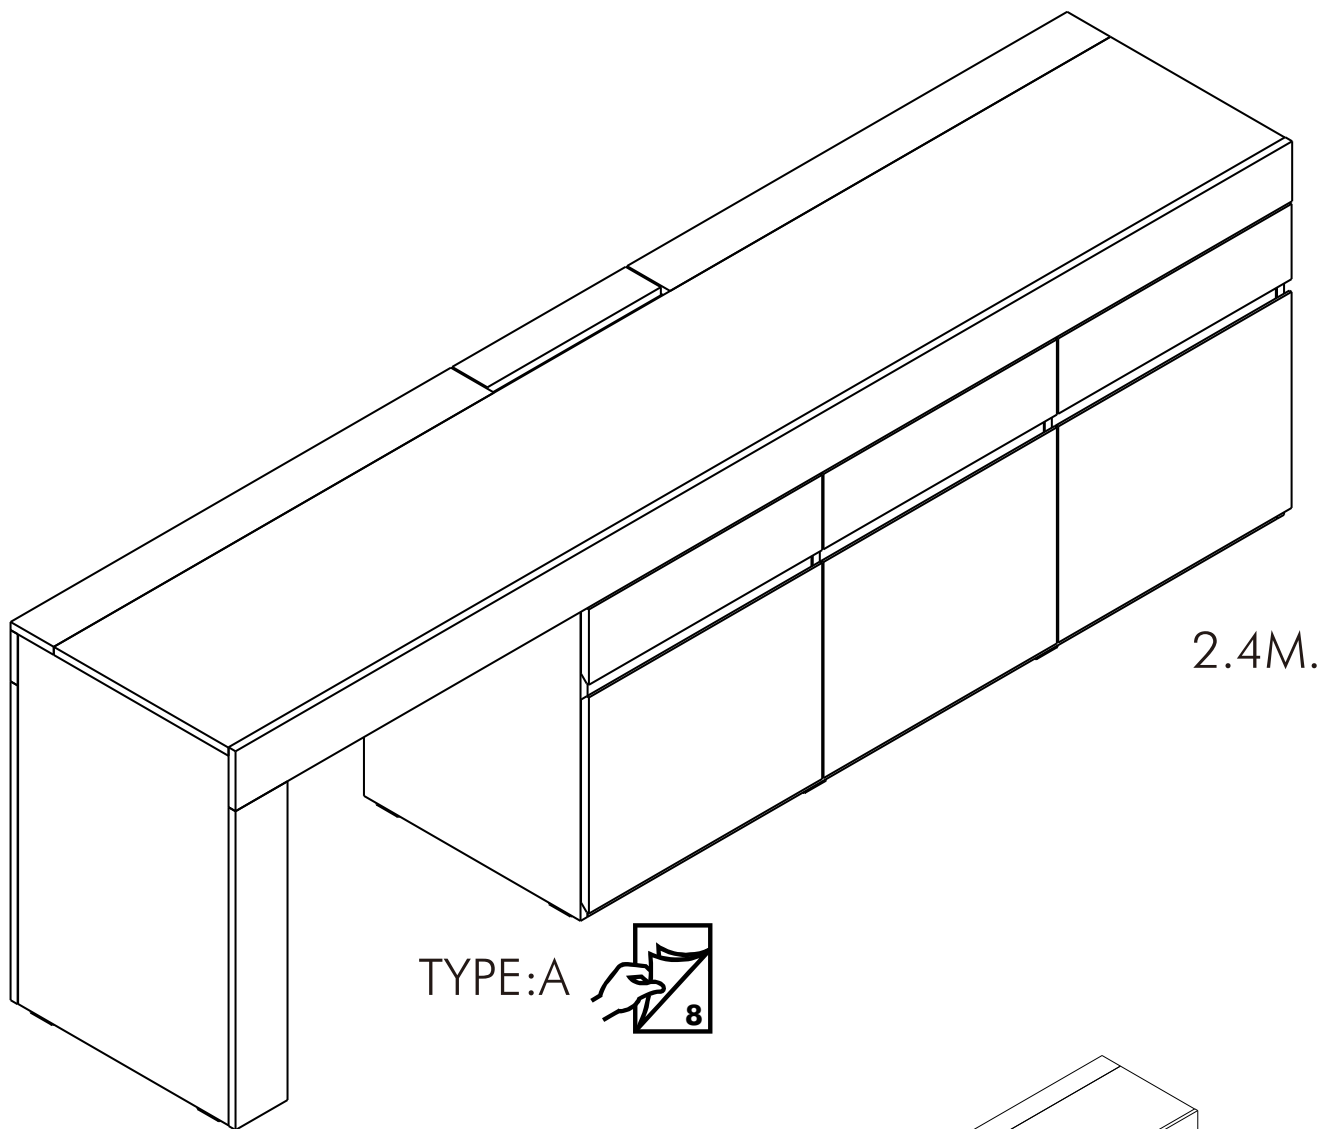

XPAND

CHEST 240-360cm.

TYPE:A

TYPE:B

CONNECT SYSTEM

M4x16mm.

DOOR PANEL

HARDWARE

-BODY SET

x 33

x 33

x 54

x 16

x 39

x 8

x 4

15x1000mm.

x 6

x 2

x 2

x 12

WH

x 6

x 10