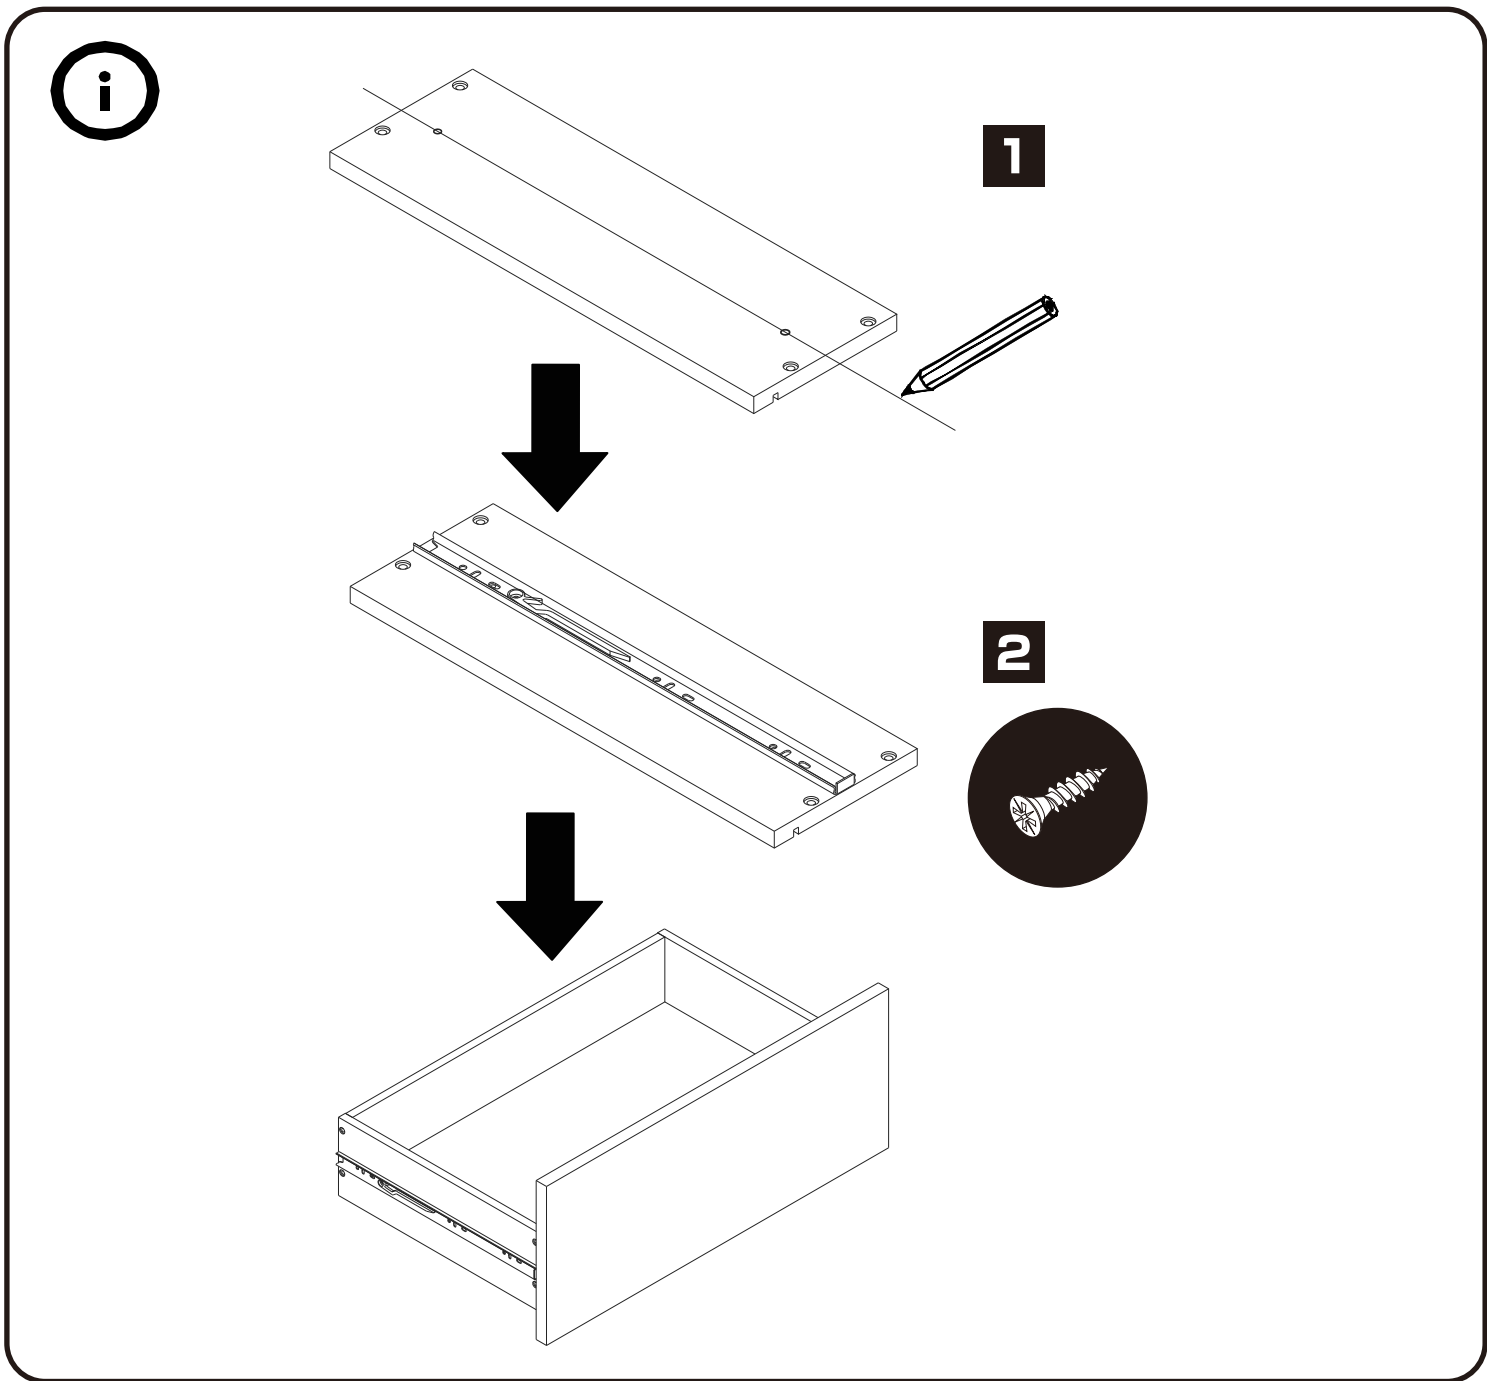

XPAND

CHEST 240-360cm.

TYPE:A

TYPE:B

CONNECT SYSTEM

M4x16mm.

DOOR PANEL

HARDWARE

-BODY SET

x 33

x 33

x 54

x 16

x 39

x 8

x 4

15x1000mm.

x 6

x 2

x 2

x 12

WH

x 6

x 10