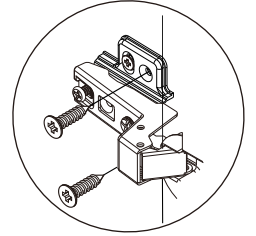

# ITAL-SMART

Dressing table 57cm.

# CONNECT SYSTEM

M4x16mm.

M3.5x13mm.

**1**

Use these holes

**2**

Use these holes