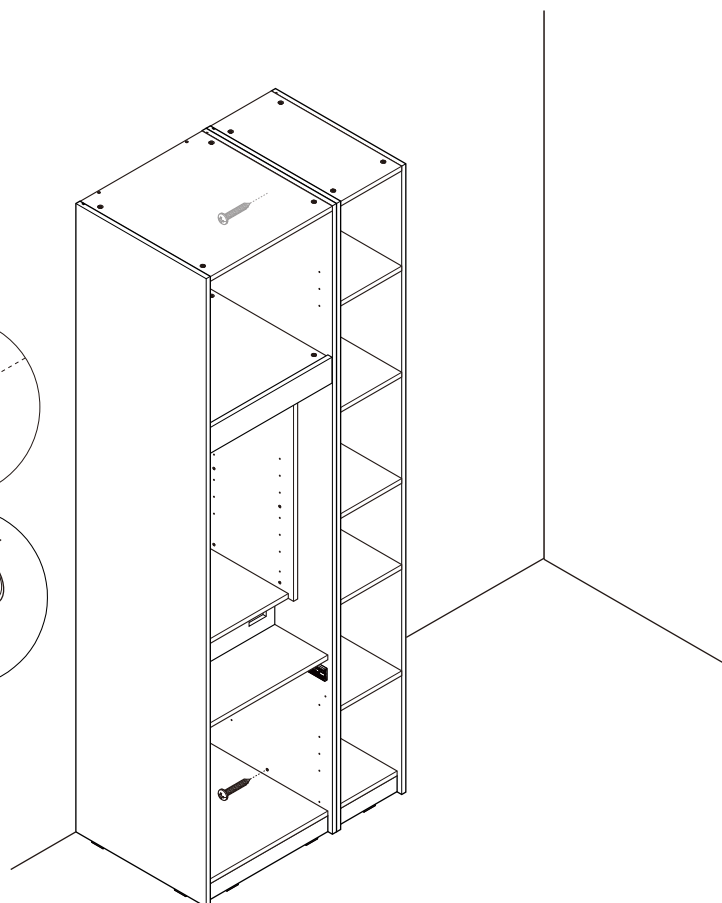

## -DOOR SET (R)

WALL

Ø7x50mm.

x2

M5x70mm.

x2

M4x25mm.

x2

Ø11mm.

x2

M4x30mm.  
**x2**

Ø5 THRU ALL  
LØ9 ↓5

27  
41 mm.  
50 mm.

25 mm.  
45 mm.

1111 mm.

45 mm.