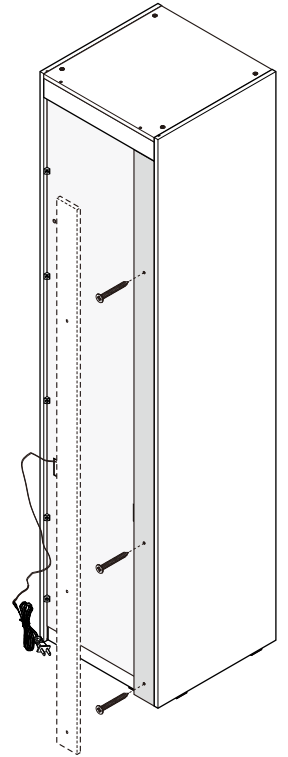

## -BODY SET

**x 16**

**x 16**

**x 46**

**x 1**

**x 1**

**x 16**

**x 10**

# 6.

**7.**

**8.**

9.

**ASSEMBLY**

-DRAWER SET

**ASSEMBLY**

-DRAWER SET

## -DOOR SET (R)

WALL

Ø7x50mm.

x2

M5x70mm.

x2

M4x25mm.

x2

Ø11mm.

x2

M4x30mm.  
**x2**

Ø5 THRU ALL  
LØ9 ↓5

27  
41 mm.  
50 mm.

25 mm.  
45 mm.

1111 mm.

45 mm.