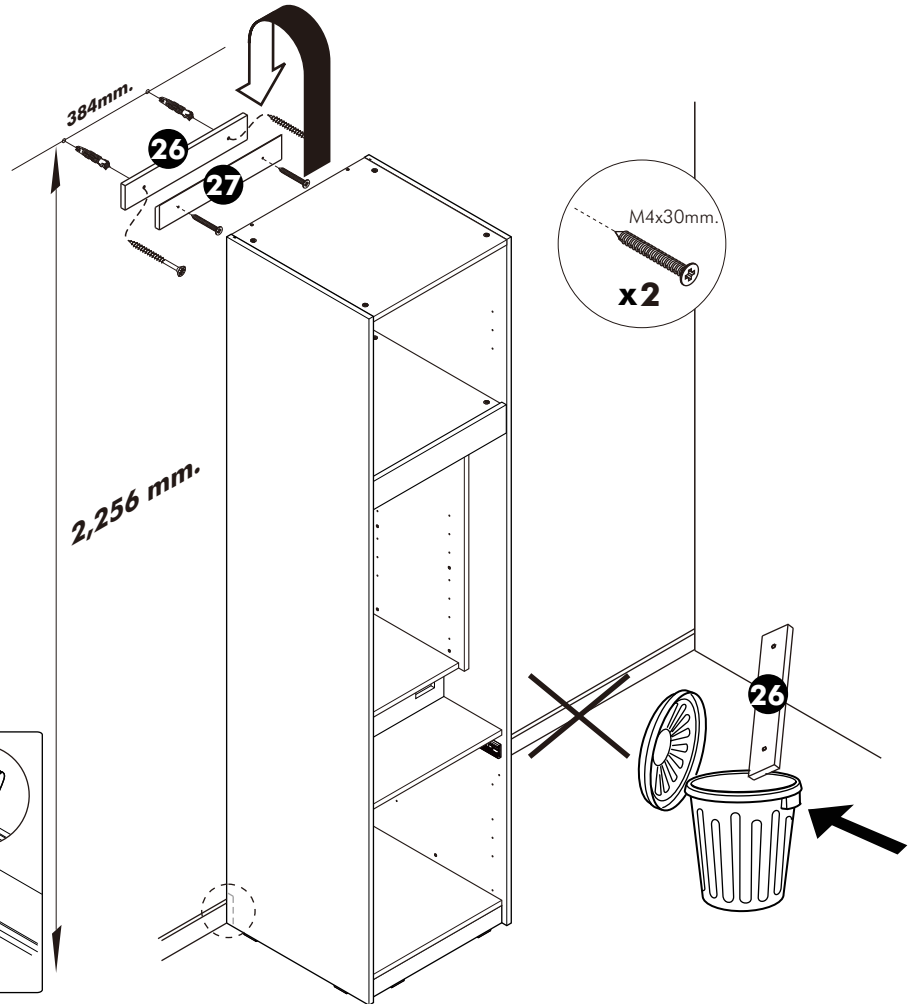

## -DOOR SET (R)

WALL

Ø7x50mm.

x2

M5x70mm.

x2

M4x25mm.

x2

Ø11mm.

x2

M4x30mm.  
**x2**

Ø5 THRU ALL  
LØ9 ↓5

27  
41 mm.  
50 mm.

25 mm.  
45 mm.

1111 mm.

45 mm.