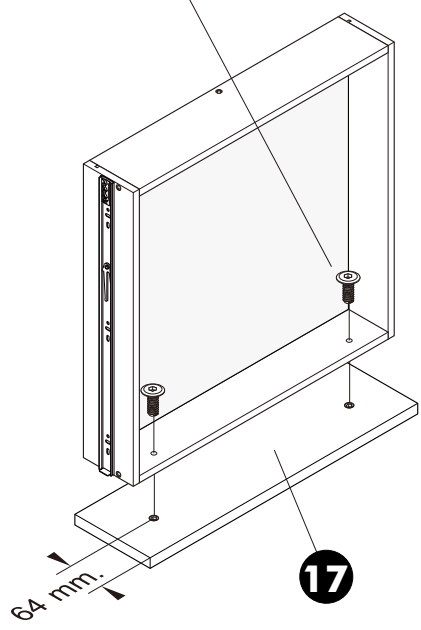

# 6.

**7.**

**8.**

9.

**ASSEMBLY**

-DRAWER SET

**ASSEMBLY**

-DRAWER SET

## -DOOR SET (R)

WALL

Ø7x50mm.

x2

M5x70mm.

x2

M4x25mm.

x2