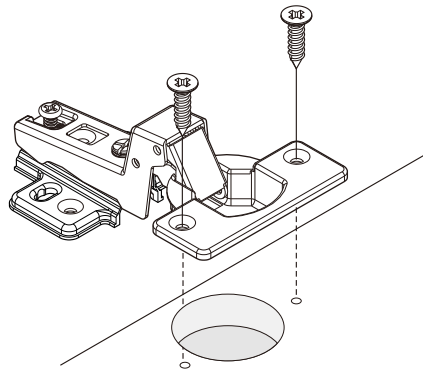

# ITAL-SMART

Dressing table 57cm.

# CONNECT SYSTEM

M4x16mm.

M3.5x13mm.

**1**

Use these holes

**2**

Use these holes