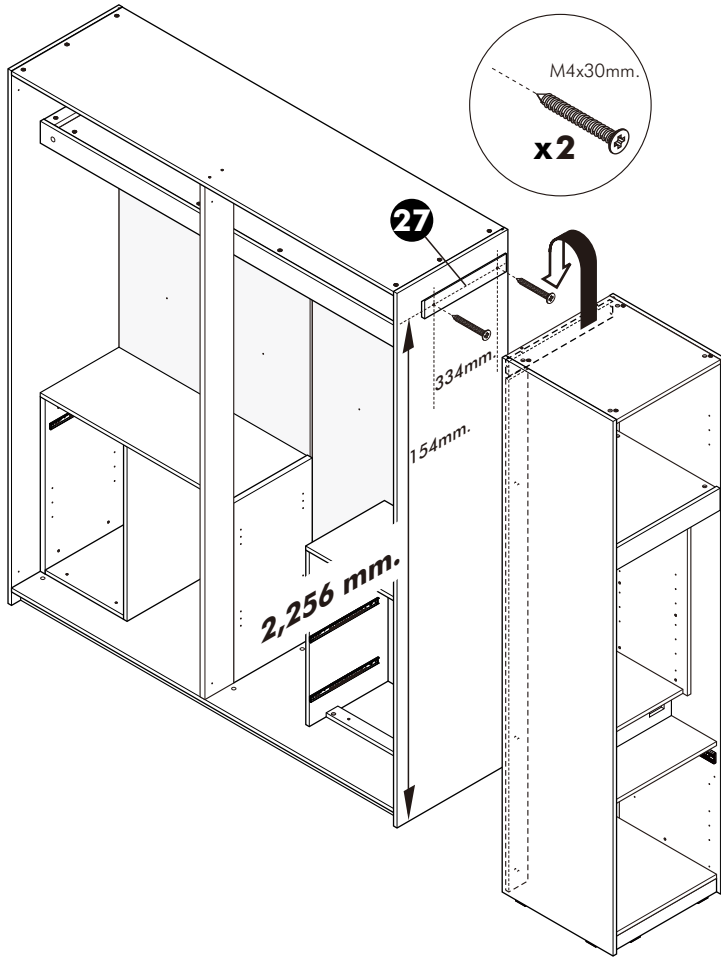

## -DOOR SET (R)

WALL

Ø7x50mm.

x2

M5x70mm.

x2

M4x25mm.

x2

Ø11mm.

x2

M4x30mm.  
**x2**

Ø5 THRU ALL  
LØ9 ↓5

27  
41 mm.  
50 mm.

25 mm.  
45 mm.

1111 mm.

45 mm.