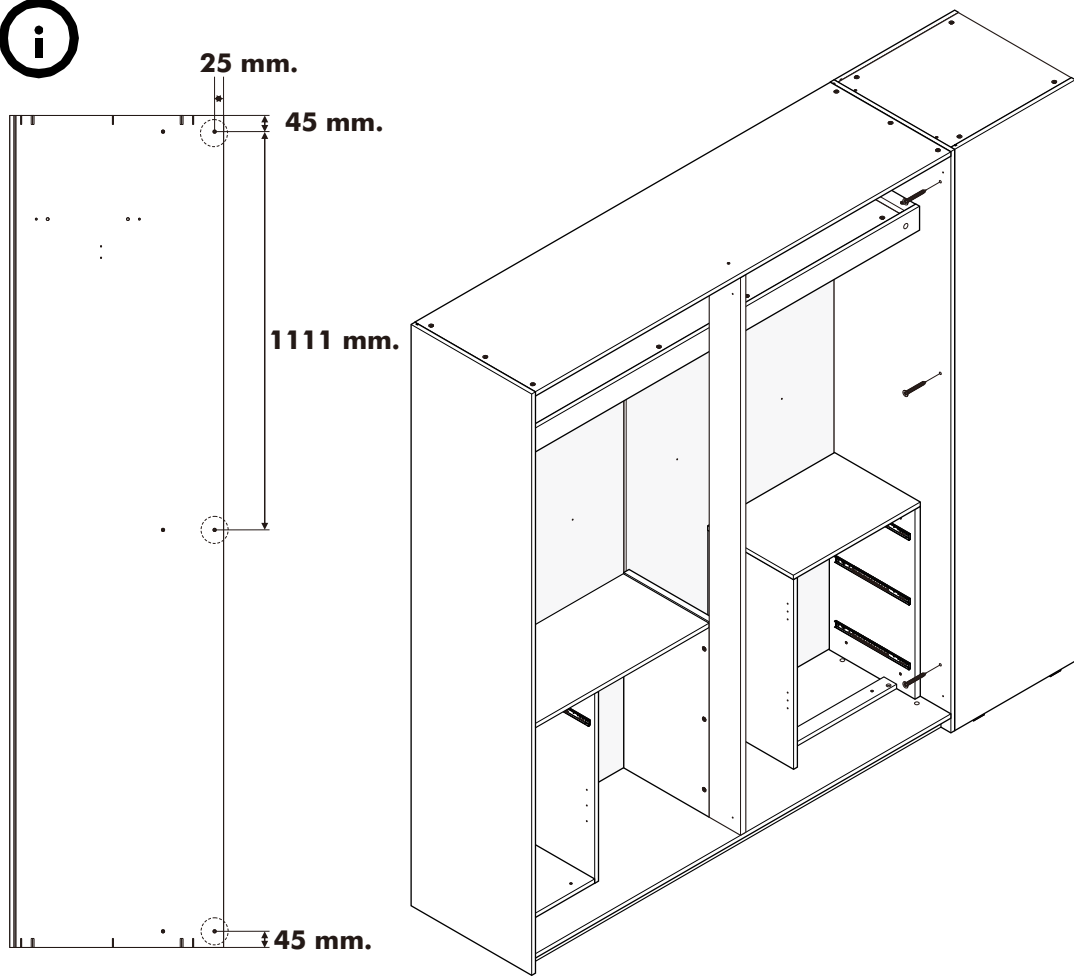

## -DOOR SET (R)

WALL

Ø7x50mm.

x2

M5x70mm.

x2

M4x25mm.

x2

Ø11mm.

x2

M4x30mm.  
**x2**

Ø5 THRU ALL  
LØ9 ↓5

27  
41 mm.  
50 mm.

25 mm.  
45 mm.

1111 mm.

45 mm.