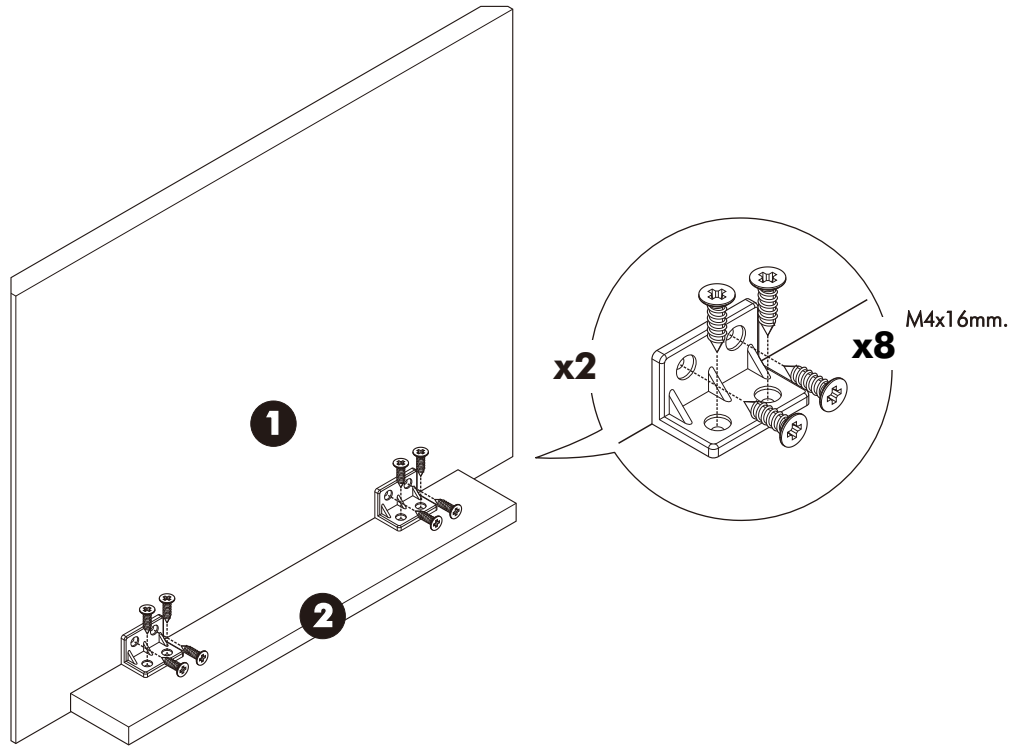

ITAL-SMART

FILLER TOP CORNER H40

HARDWARE

(8x35)

x 2

x 2

M4x16mm.

x 8

M4x25mm.

x 2

ASSEMBLY

1.

2.

3.