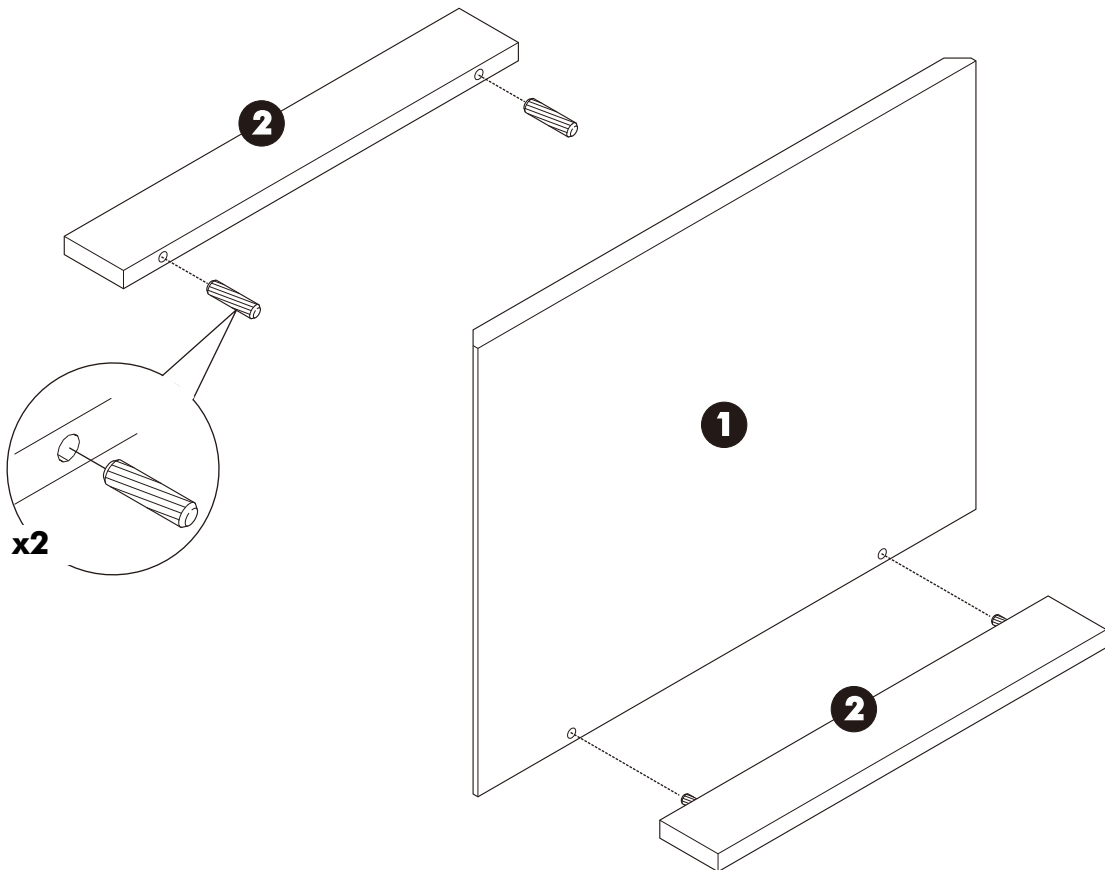

ITAL-SMART

FILLER TOP CORNER H40

HARDWARE

(8x35)

x 2

x 2

M4x16mm.

x 8

M4x25mm.

x 2

ASSEMBLY

1.

2.

3.