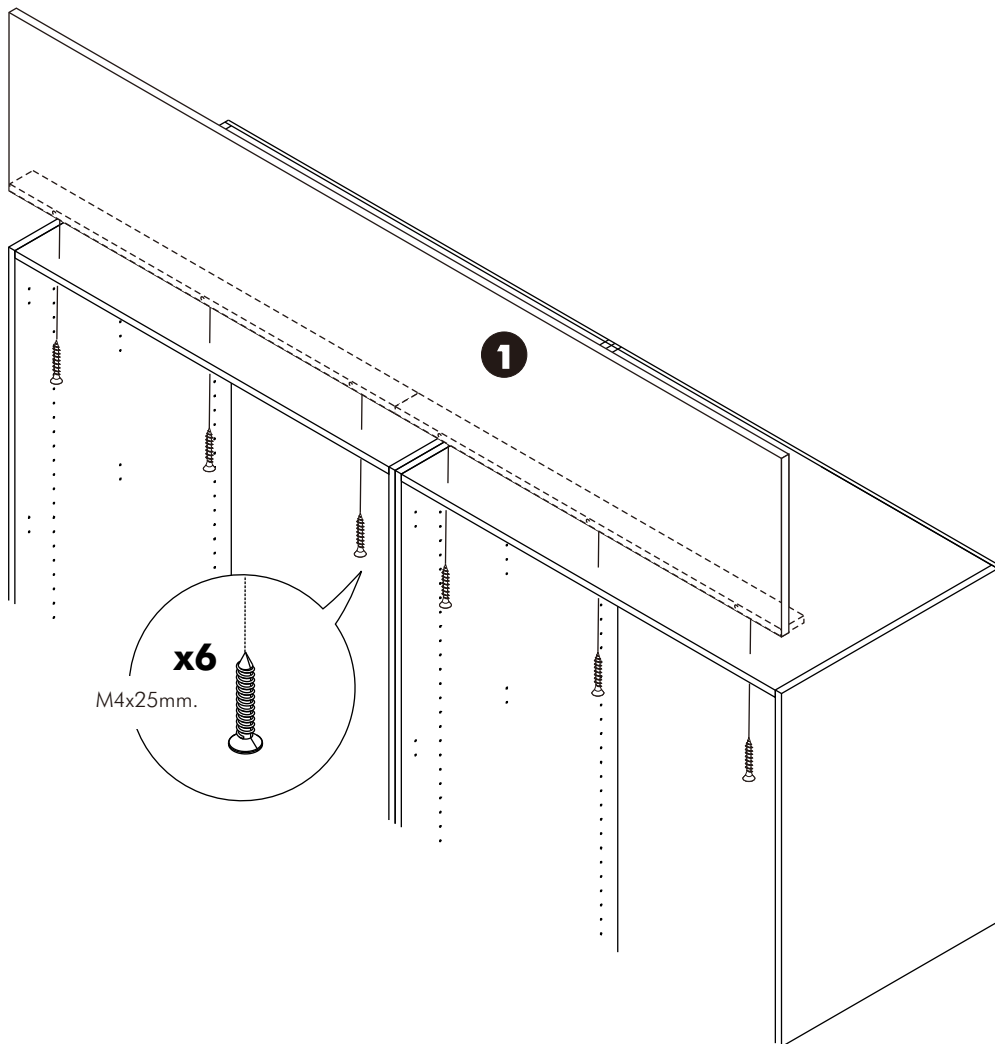

ITAL-SMART

FILLER TOP W200H40

HARDWARE

(8x35)

x 6

x 6

M4x16mm.

x 28

x 1

M4x25mm.

x 6

ASSEMBLY

1.

2.

3.

4.