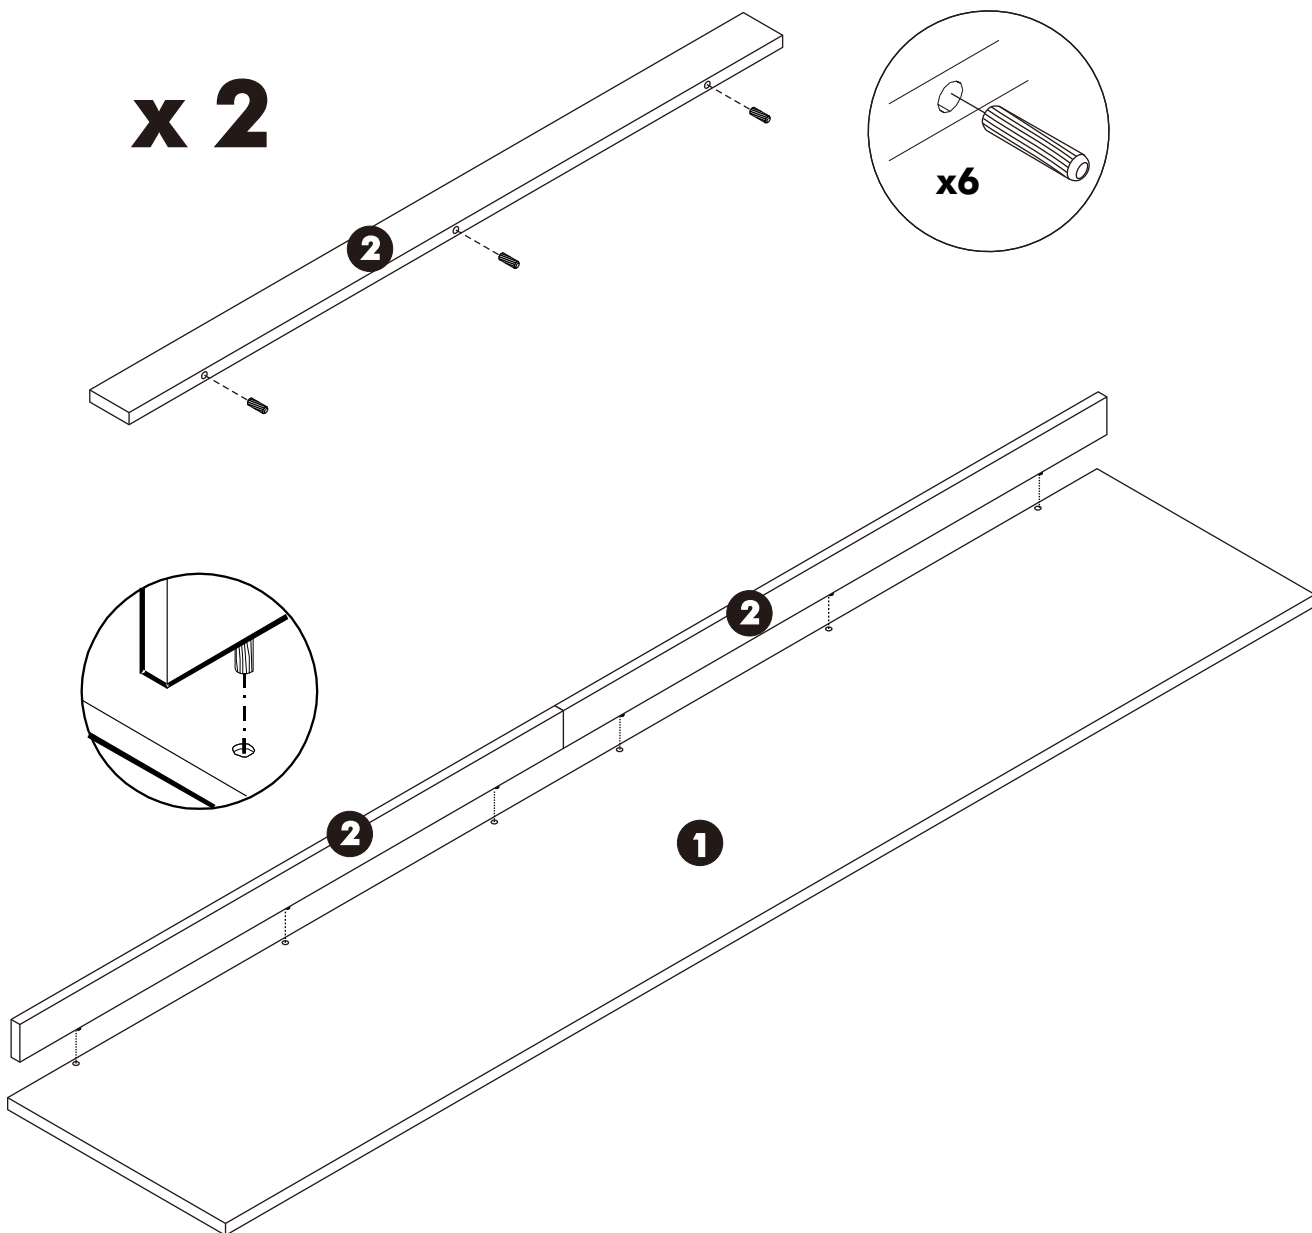

ITAL-SMART

FILLER TOP W200H40

HARDWARE

(8x35)

x 6

x 6

M4x16mm.

x 28

x 1

M4x25mm.

x 6

ASSEMBLY

1.

2.

3.

4.