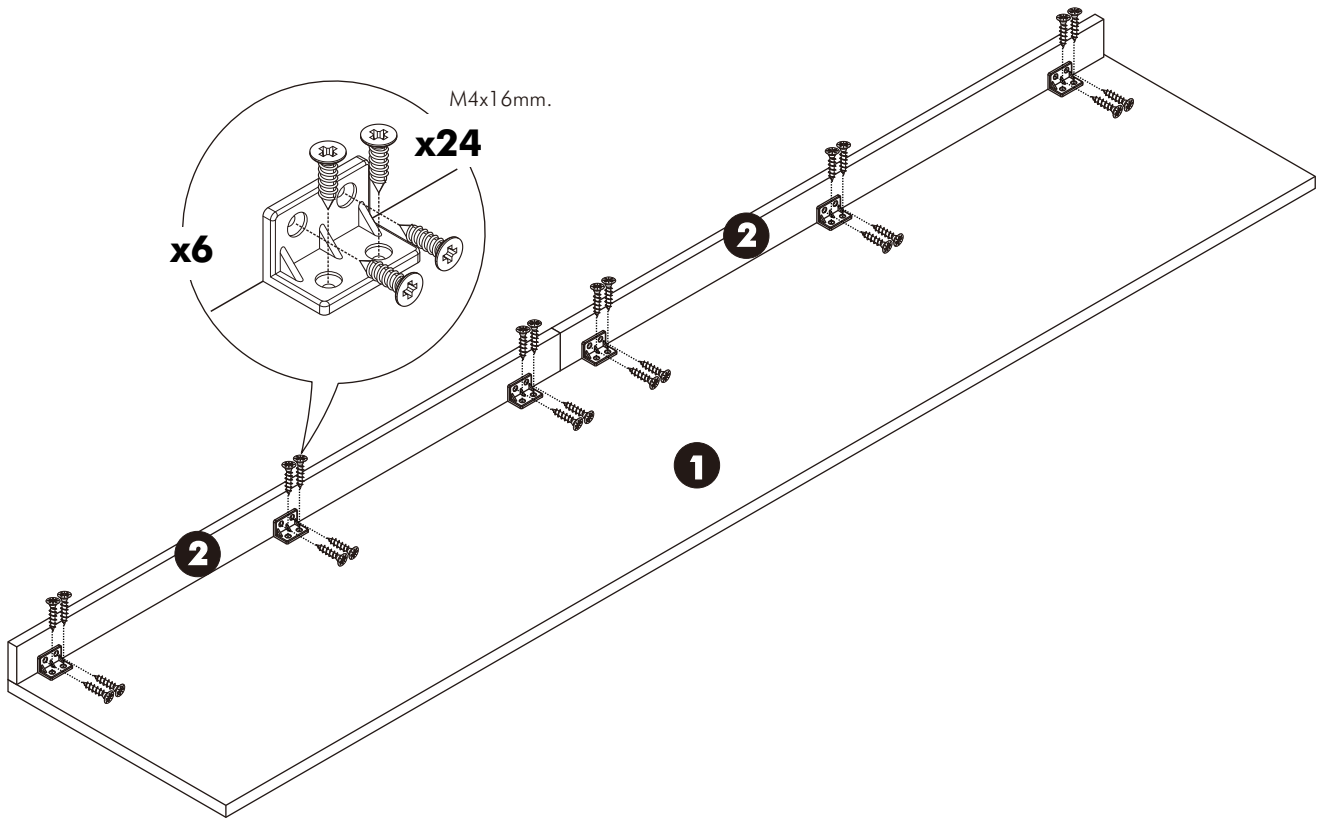

ITAL-SMART

FILLER TOP W200H40

HARDWARE

(8x35)

x 6

x 6

M4x16mm.

x 28

x 1

M4x25mm.

x 6

ASSEMBLY

1.

2.

3.

4.