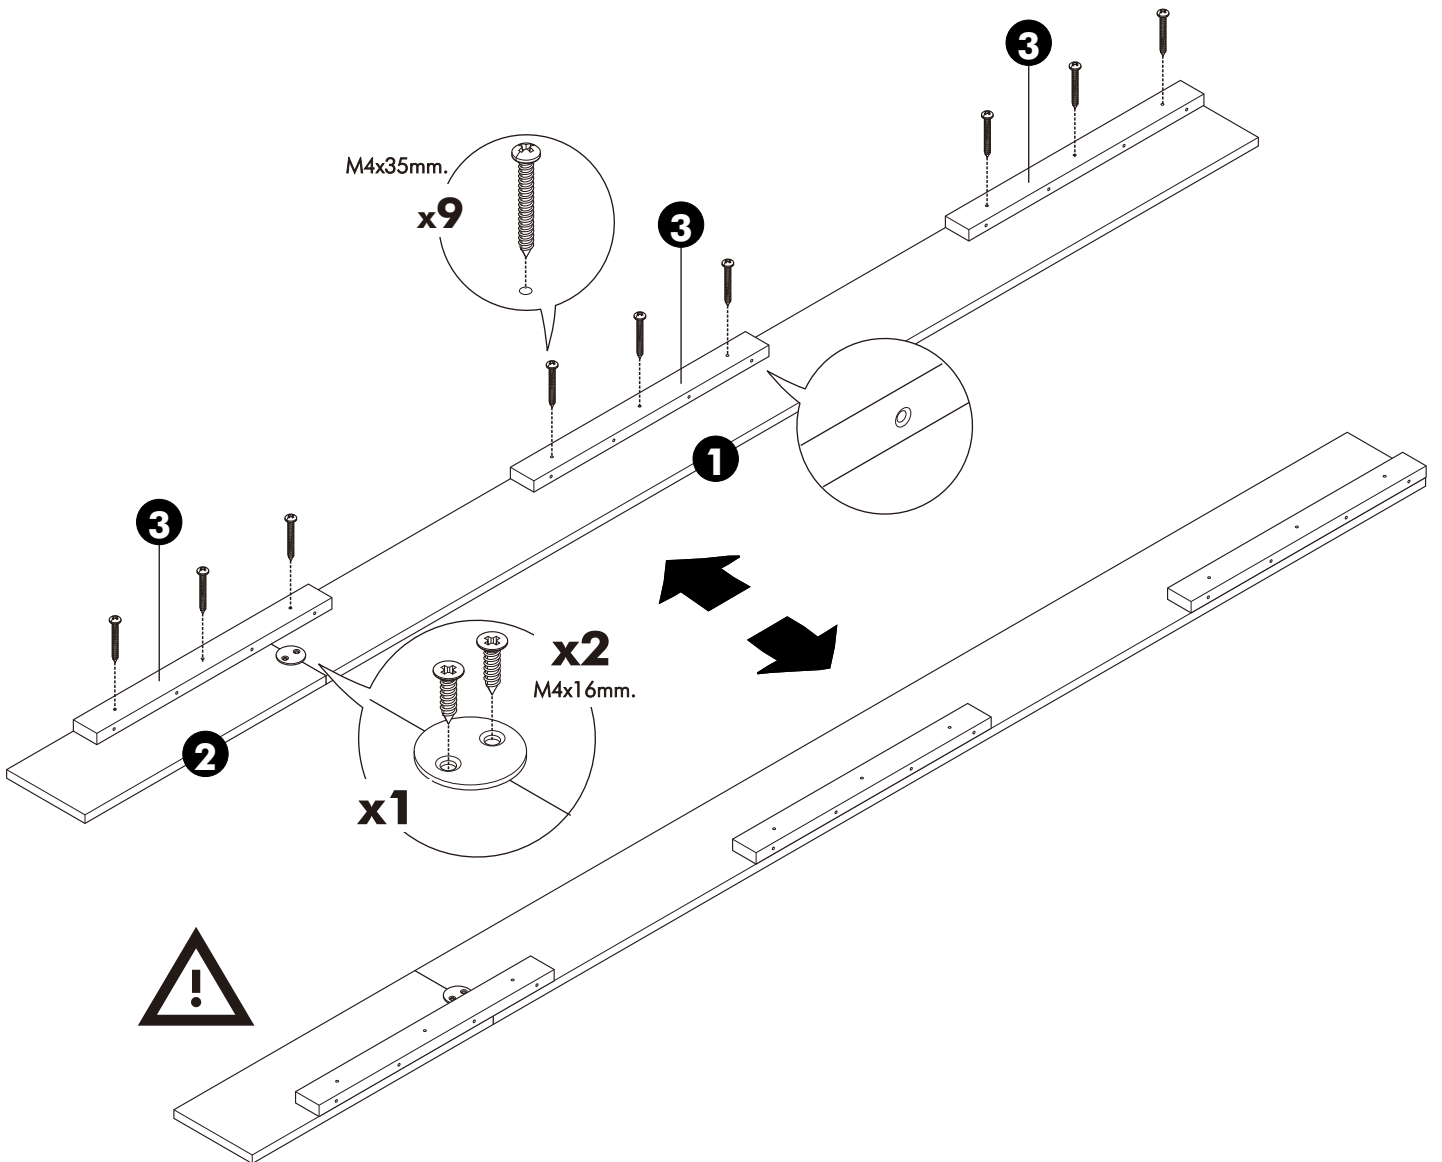

ITAL-SMART

FILLER FRONT 300cm.

HARDWARE

x 21

x 2

x 1

ASSEMBLY

1.

M4x35mm. x12