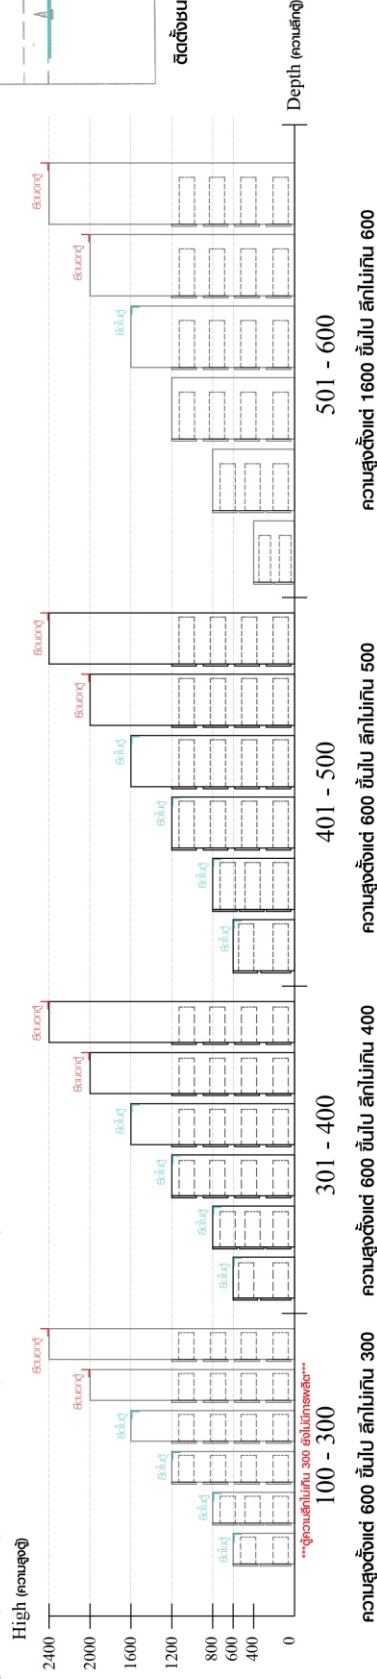

■ หมวด ตู้ลิ้นชัก / ตู้ลิ้นชัก + บานเปิด / ตู้ลิ้นชัก + บานสไลด์

ติดตั้งบนพวง

■ หมวด ตู้บานสไลด์ / ตู้ใส