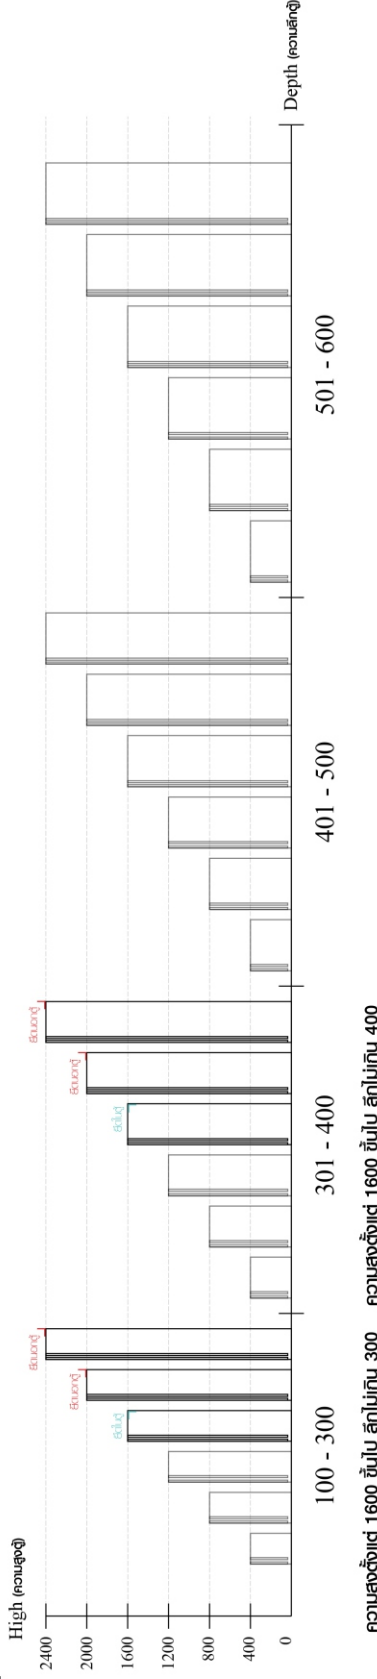

■ ติดตั้งฉากกันลื่นกับตู้สูง (ตั้งแต่ 2 ม.ขึ้นไป)