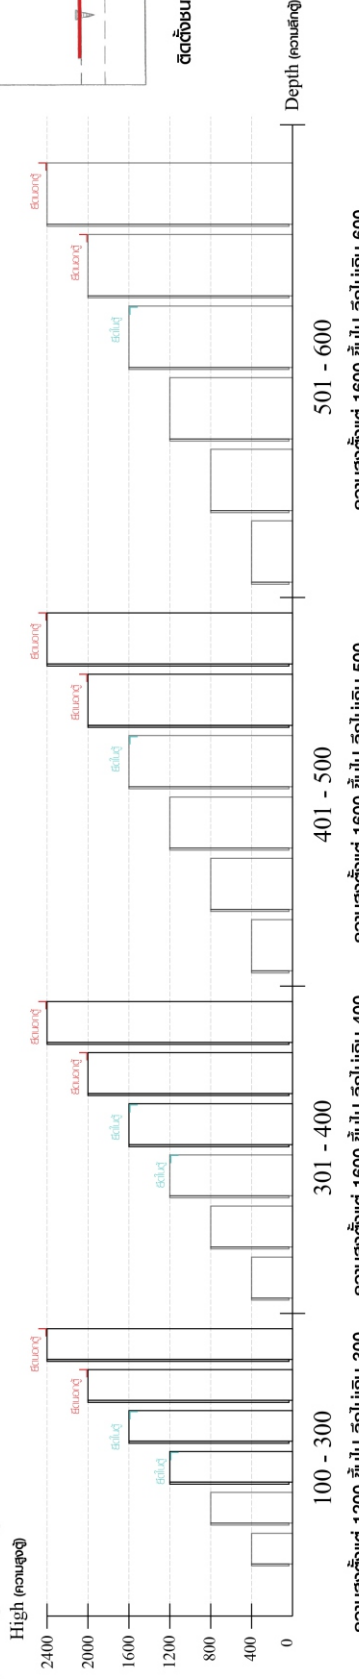

มาตรฐาน การระบุสินค้าที่ต้องยึด Fitting กันลื่น (Safety Fitting) ***หมายเหตุ สินค้าที่เป็นชุดเหล็ก ให้ติดตั้ง Fitting กันลื่นทุกตัว***

■ หมวด ตู้บานเปิด / ตู้บานปิด + ช่องใส่

ติดตั้งบนพวง