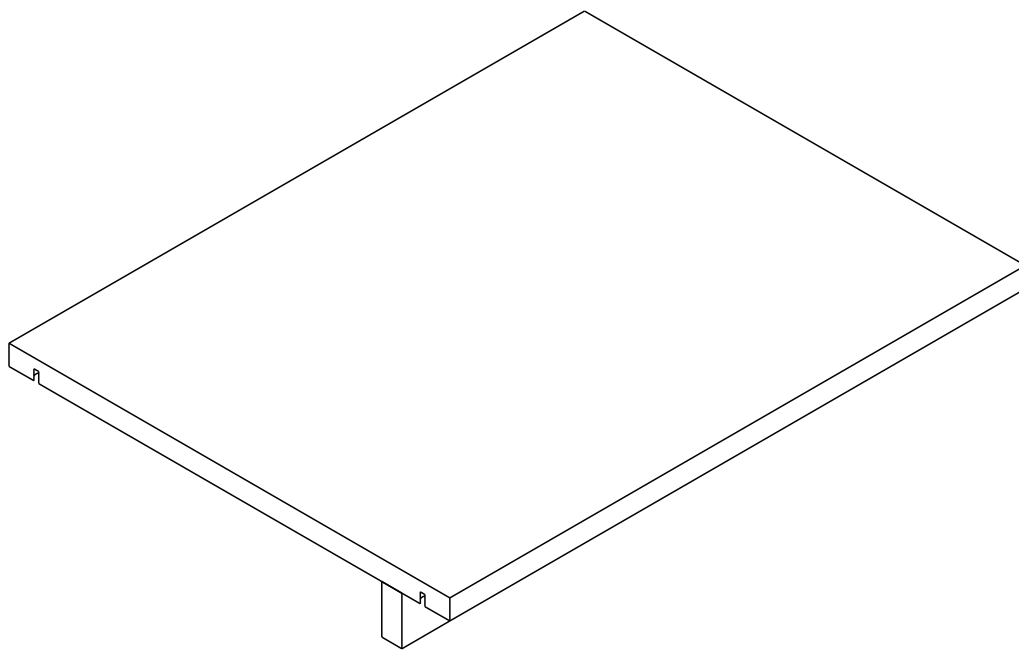

ITAL-STANDARD

SHELF + LED 75 CM.

CONNECT SYSTEM

1

2

(Connecting bolts)

3

WHEN FITTING CAMS
ENSURE STARTING POSITION IS CORRECT
BEFORE YOU INSERT CONNECTING BOLT
TURN CLOCKWISE UNTIL SECURE

✓				✗
				
	CORRECT	WRONG		

HARDWARE

-BODY SET

x 4

x 4

#8x35

x 4

x 4

M4x16mm.

x 4

-LAMP SET

x 1

x 10

x 10

M5x3/4mm.

x 2

x 1

x 1

M3.5x16mm.

x 2

x 1

ASSEMBLY

-BODY SET

1.