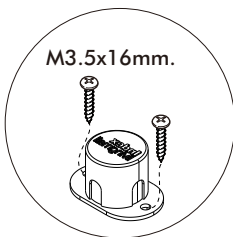

ASSEMBLY

-BODY SET

1.

2.