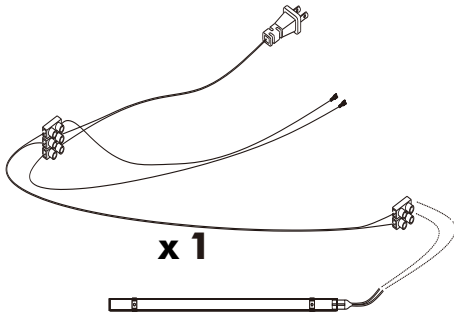

✓				✗
				
	CORRECT	WRONG		

HARDWARE

-BODY SET

x 4

x 4

#8x35

x 4

x 4

M4x16mm.

x 4

-LAMP SET

x 1

x 10

x 10

M5x3/4mm.

x 2

x 1

x 1

M3.5x16mm.

x 2

x 1

ASSEMBLY

-BODY SET

1.