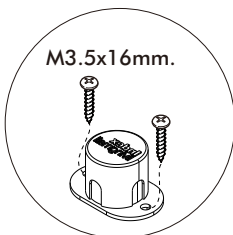

ITAL-STANDARD

SHELF + LED 75 CM.

CONNECT SYSTEM

HARDWARE

-BODY SET

x 4

x 4

#8x35

x 4

x 4

M4x16mm.

x 4

-LAMP SET

x 1

x 10

x 10

M5x3/4mm.

x 2

x 1

x 1

M3.5x16mm.

x 2

x 1

ASSEMBLY

-BODY SET

1.

2.

3.