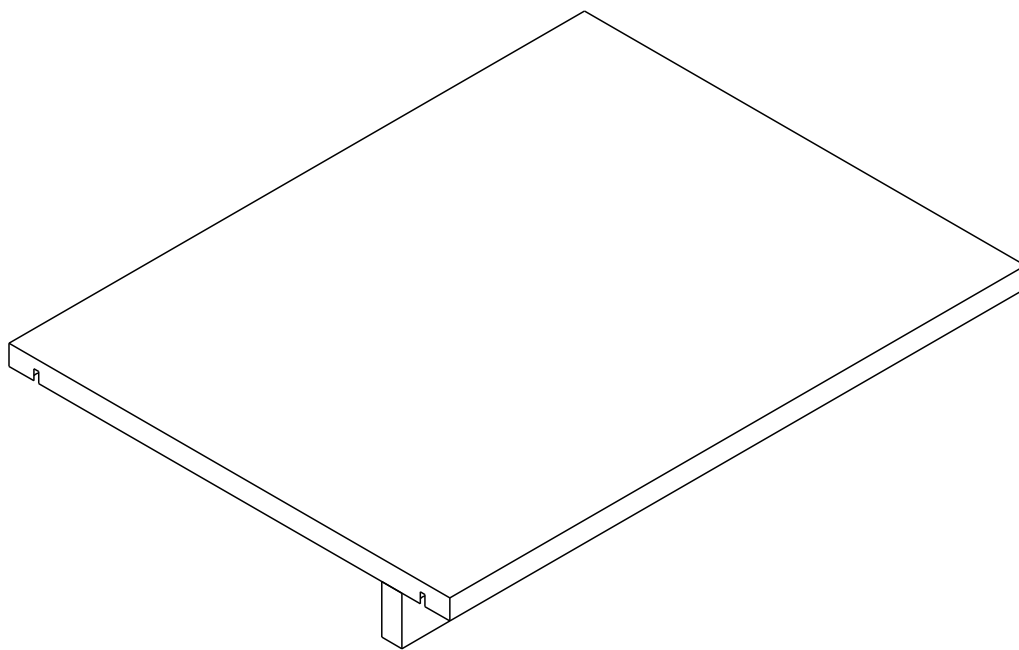

ITAL-STANDARD

SHELF + LED 75 CM.

CONNECT SYSTEM

HARDWARE

-BODY SET

x 4

x 4

#8x35

x 4

x 4

M4x16mm.

x 4

-LAMP SET

x 1

x 10

x 10

-BODY SET

1.

2.

3.