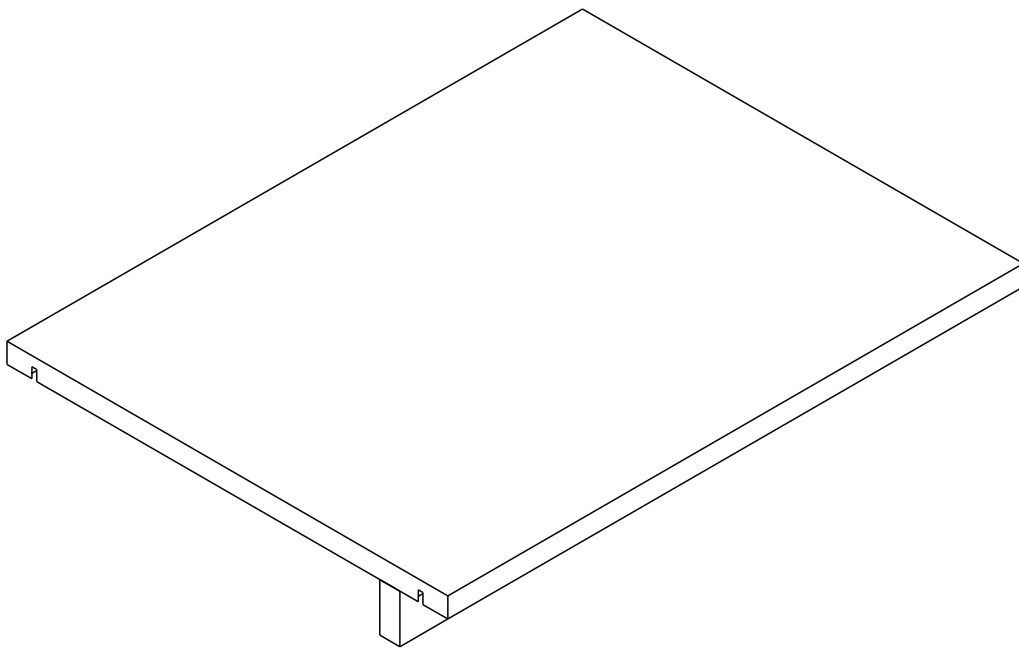

# ITAL-STANDARD

**SHELF + LED 75 CM.**

## -BODY SET

**x 4**

**x 4**

#8x35

**x 4**

**x 4**

M4x16mm.

**x 4**