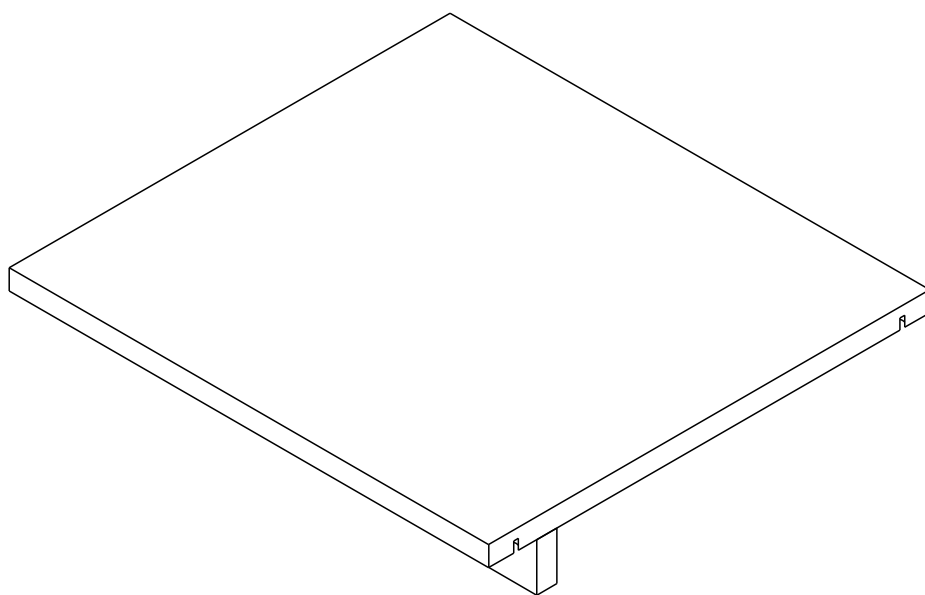

ITAL-STANDARD

SHELF + LED 50 CM.

CONNECT SYSTEM

1

2

(Connecting bolts)

3

WHEN FITTING CAMS
ENSURE STARTING POSITION IS CORRECT
BEFORE YOU INSERT CONNECTING BOLT
TURN CLOCKWISE UNTIL SECURE

✓				✗
				
	CORRECT	WRONG		

HARDWARE

-BODY SET

x 2

x 2

#8x35

x 2

x 4

M4x16mm.

x 4

-LAMP SET

x 1

x 10

x 10

M5x3/4mm.

x 2

x 1

x 1

M3.5x16mm.

x 2

x 1

ASSEMBLY

-BODY SET

1.