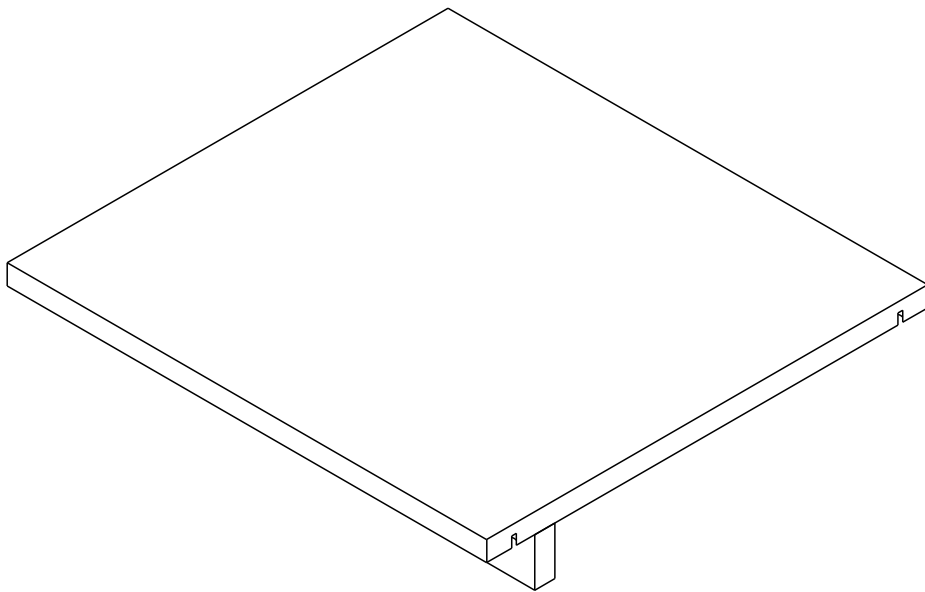

ITAL-STANDARD

SHELF + LED 50 CM.

CONNECT SYSTEM

1

2

(Connecting bolts)

3

WHEN FITTING CAMS
ENSURE STARTING POSITION IS CORRECT
BEFORE YOU INSERT CONNECTING BOLT
TURN CLOCKWISE UNTIL SECURE

✓				✗
				
	CORRECT	WRONG		

HARDWARE

-BODY SET

x 2

x 2

#8x35

x 2

x 4

M4x16mm.

x 4

-LAMP SET

x 1

x 10

x 10

M5x3/4mm.

x 2

x 1

x 1

M3.5x16mm.

x 2

x 1

ASSEMBLY

-BODY SET

1.