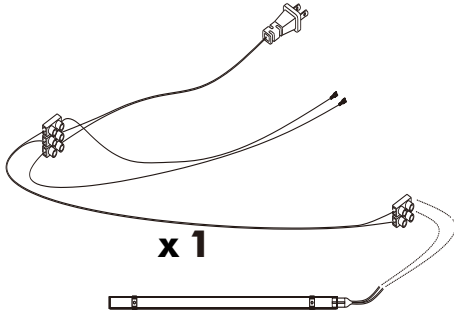

✓				✗
				
	CORRECT	WRONG		

HARDWARE

-BODY SET

x 2

x 2

#8x35

x 2

x 4

M4x16mm.

x 4

-LAMP SET

x 1

x 10

x 10

M5x3/4mm.

x 2

x 1

x 1

M3.5x16mm.

x 2

x 1

ASSEMBLY

-BODY SET

1.