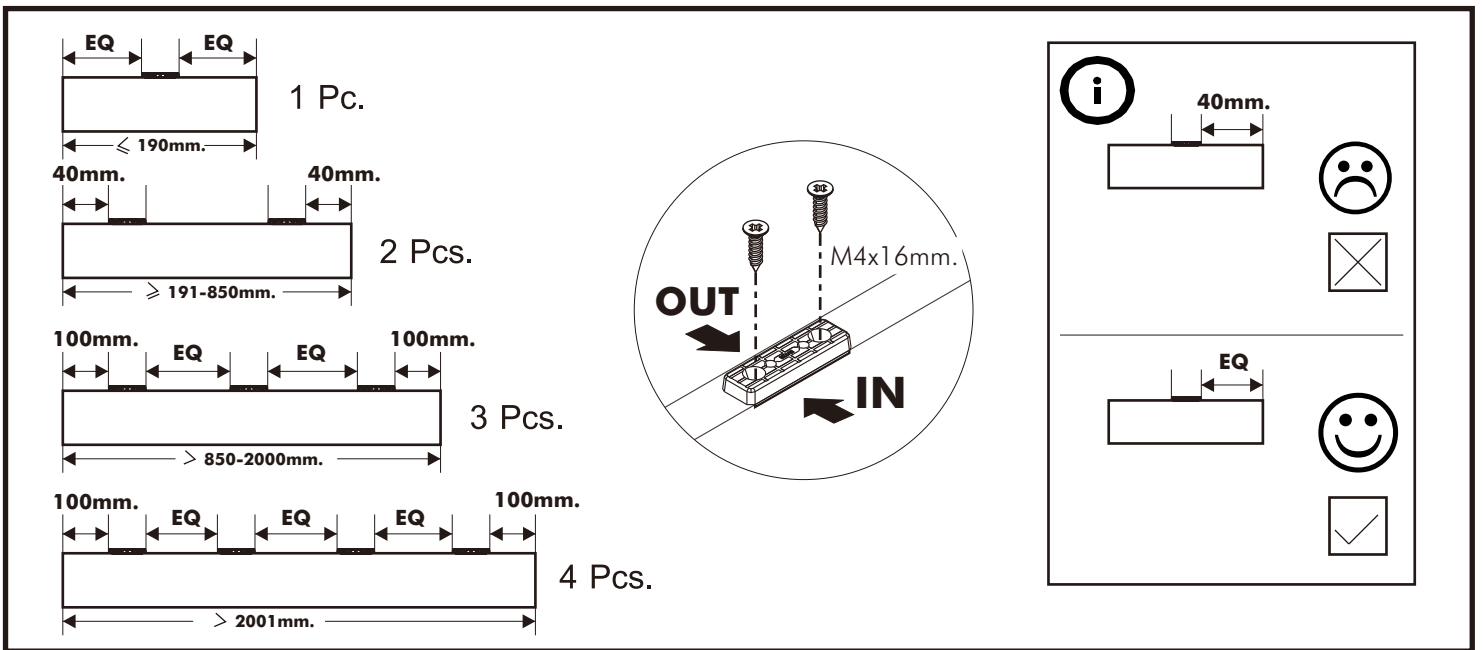

ROY

SUPPER FUNCTION COFFEE TABLE 120CM.

CONNECT SYSTEM

M4x16mm.

HARDWARE

-BODY SET

x 28

x 28

x 66

x 6

x 16

x 34

x 16

x 3

x 5

x 24

x 18

x 82

x 3

x 48

x 4

x 1

x 1/1

-DRAWER SET

x 3

x 36

x 30

x 6

-DOOR SET

x 4

x 24

x 2