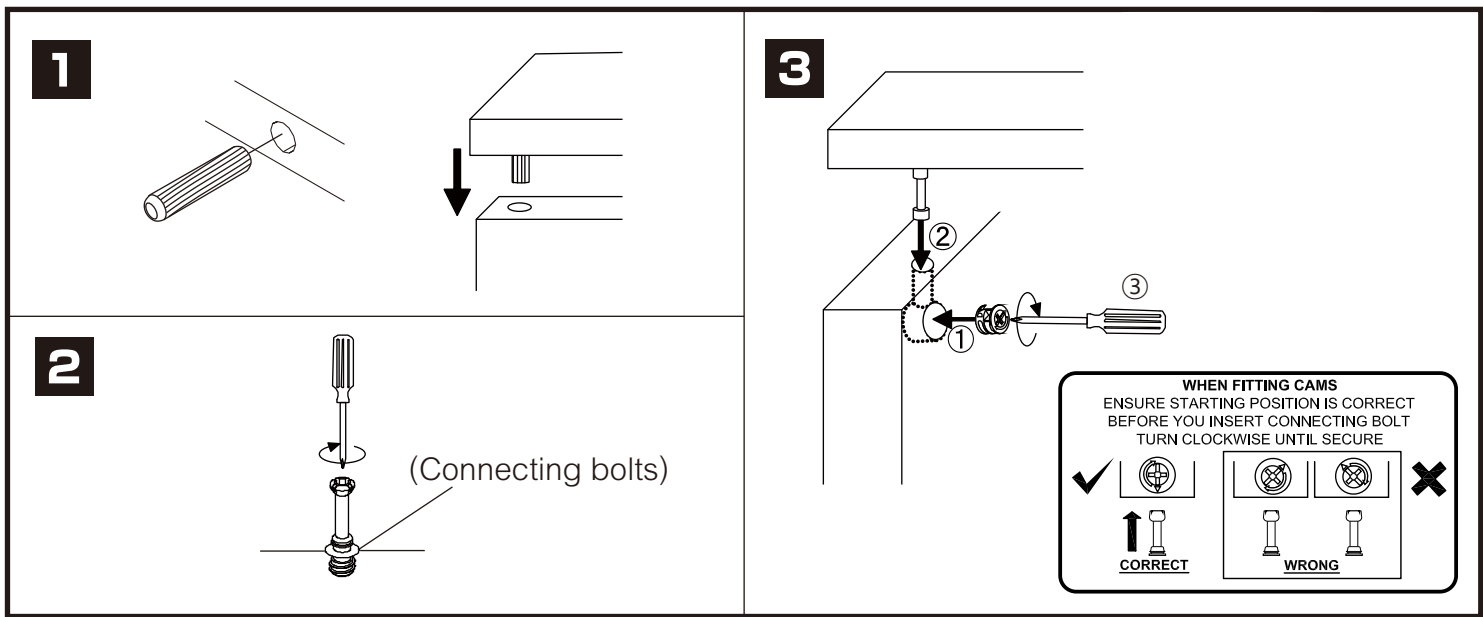

ROY

SUPPER FUNCTION COFFEE TABLE 120CM.

CONNECT SYSTEM

M4x16mm.

HARDWARE

-BODY SET

x 28

x 28