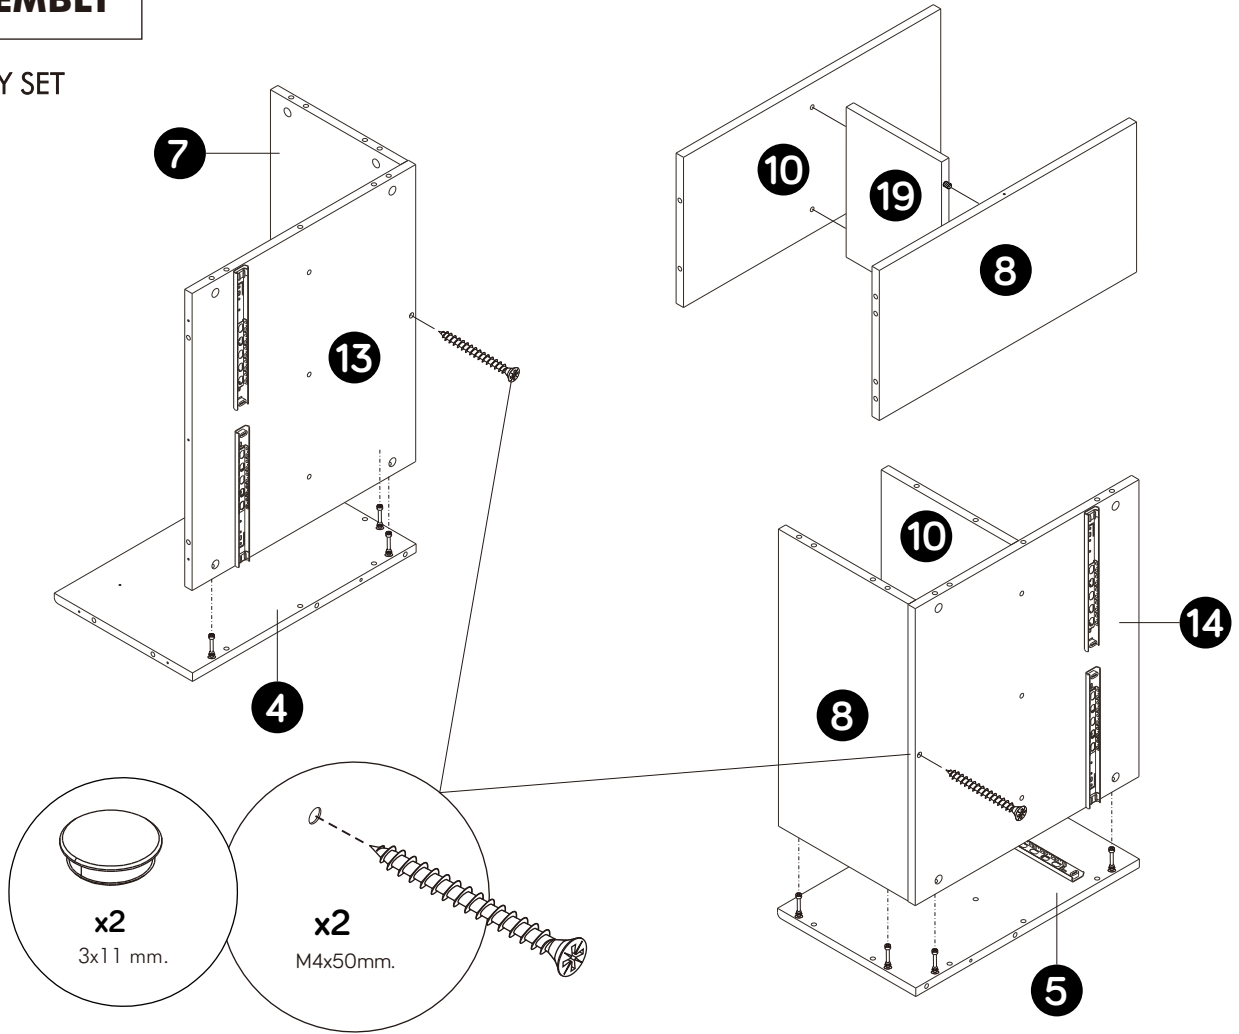

ROY

SUPPER FUNCTION COFFEE TABLE 120CM.

CONNECT SYSTEM

M4x16mm.

HARDWARE

-BODY SET

x 28

x 28

x 18

x 82

x 3

x 48

x 4

x 1

x 1/1

-DRAWER SET

x 3

x 36

x 30

x 6

-DOOR SET

x 4

x 24

x 2

ASSEMBLY

-BODY SET

1.

2.

3.

4.

5.

6.