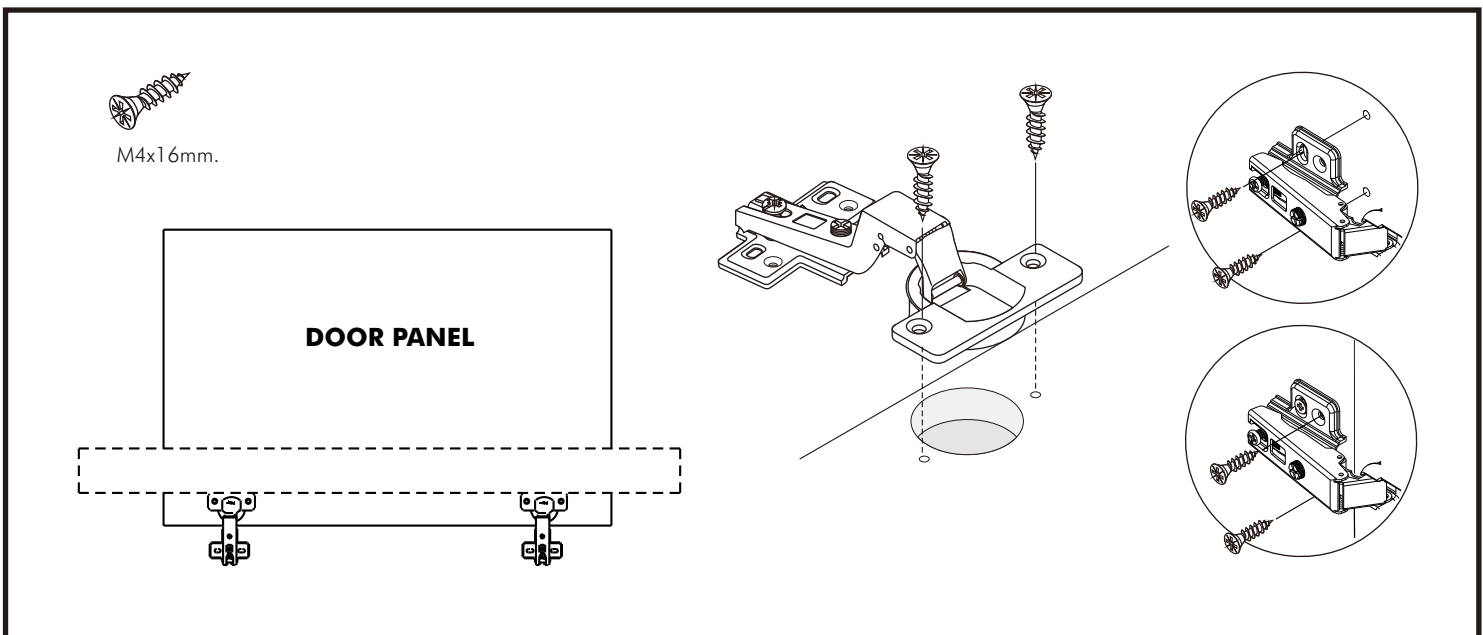

ROY

SUPPER FUNCTION COFFEE TABLE 120CM.

CONNECT SYSTEM

M4x16mm.

HARDWARE

-BODY SET

x 28

x 28