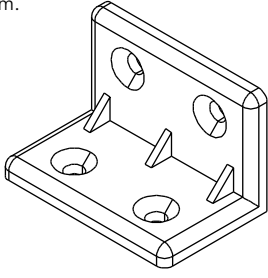

ROY

SUPPER FUNCTION COFFEE TABLE 120CM.

CONNECT SYSTEM

M4x16mm.

HARDWARE

-BODY SET

x 28

x 28

x 66

x 6

x 16

x 34

x 16

x 3

x 5

x 24

x 18

x 82

x 3

x 48

x 4

x 1

x 1/1

-DRAWER SET

x 3

x 36

x 30

x 6

-DOOR SET

x 4

x 24

x 2