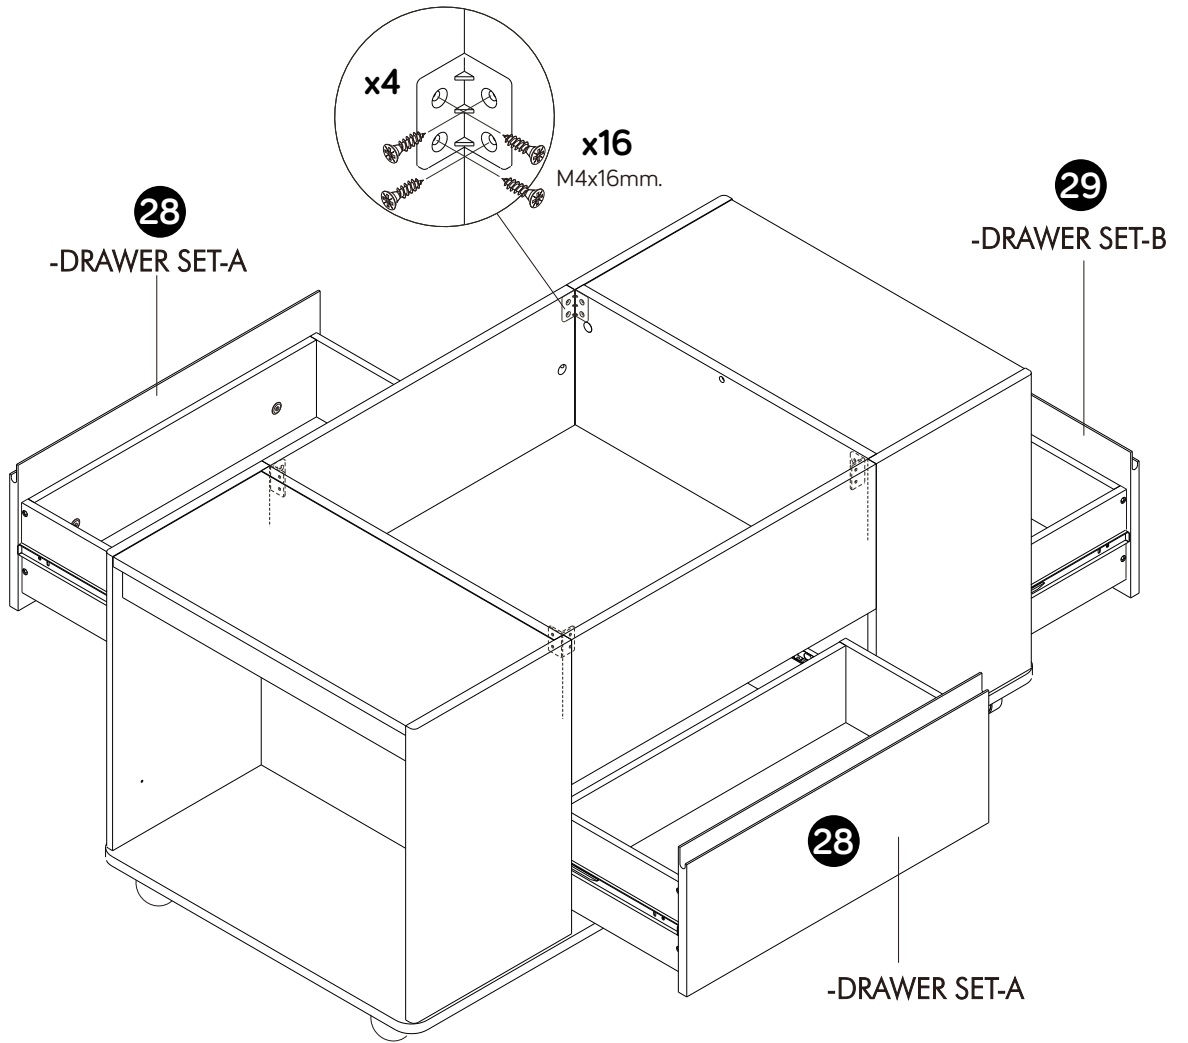

ROY

SUPPER FUNCTION COFFEE TABLE 120CM.

CONNECT SYSTEM

M4x16mm.

HARDWARE

-BODY SET

x 28

x 28

x 3

x 36

x 30

x 6

-DOOR SET

x 4

x 24

x 2

ASSEMBLY

-DRAWER SET-A

-DRAWER SET-B

ASSEMBLY

-DRAWER SET-A

x2

-DRAWER SET-B

x1

7.

8.

9.

9.1

9.2

10.

11.

12.