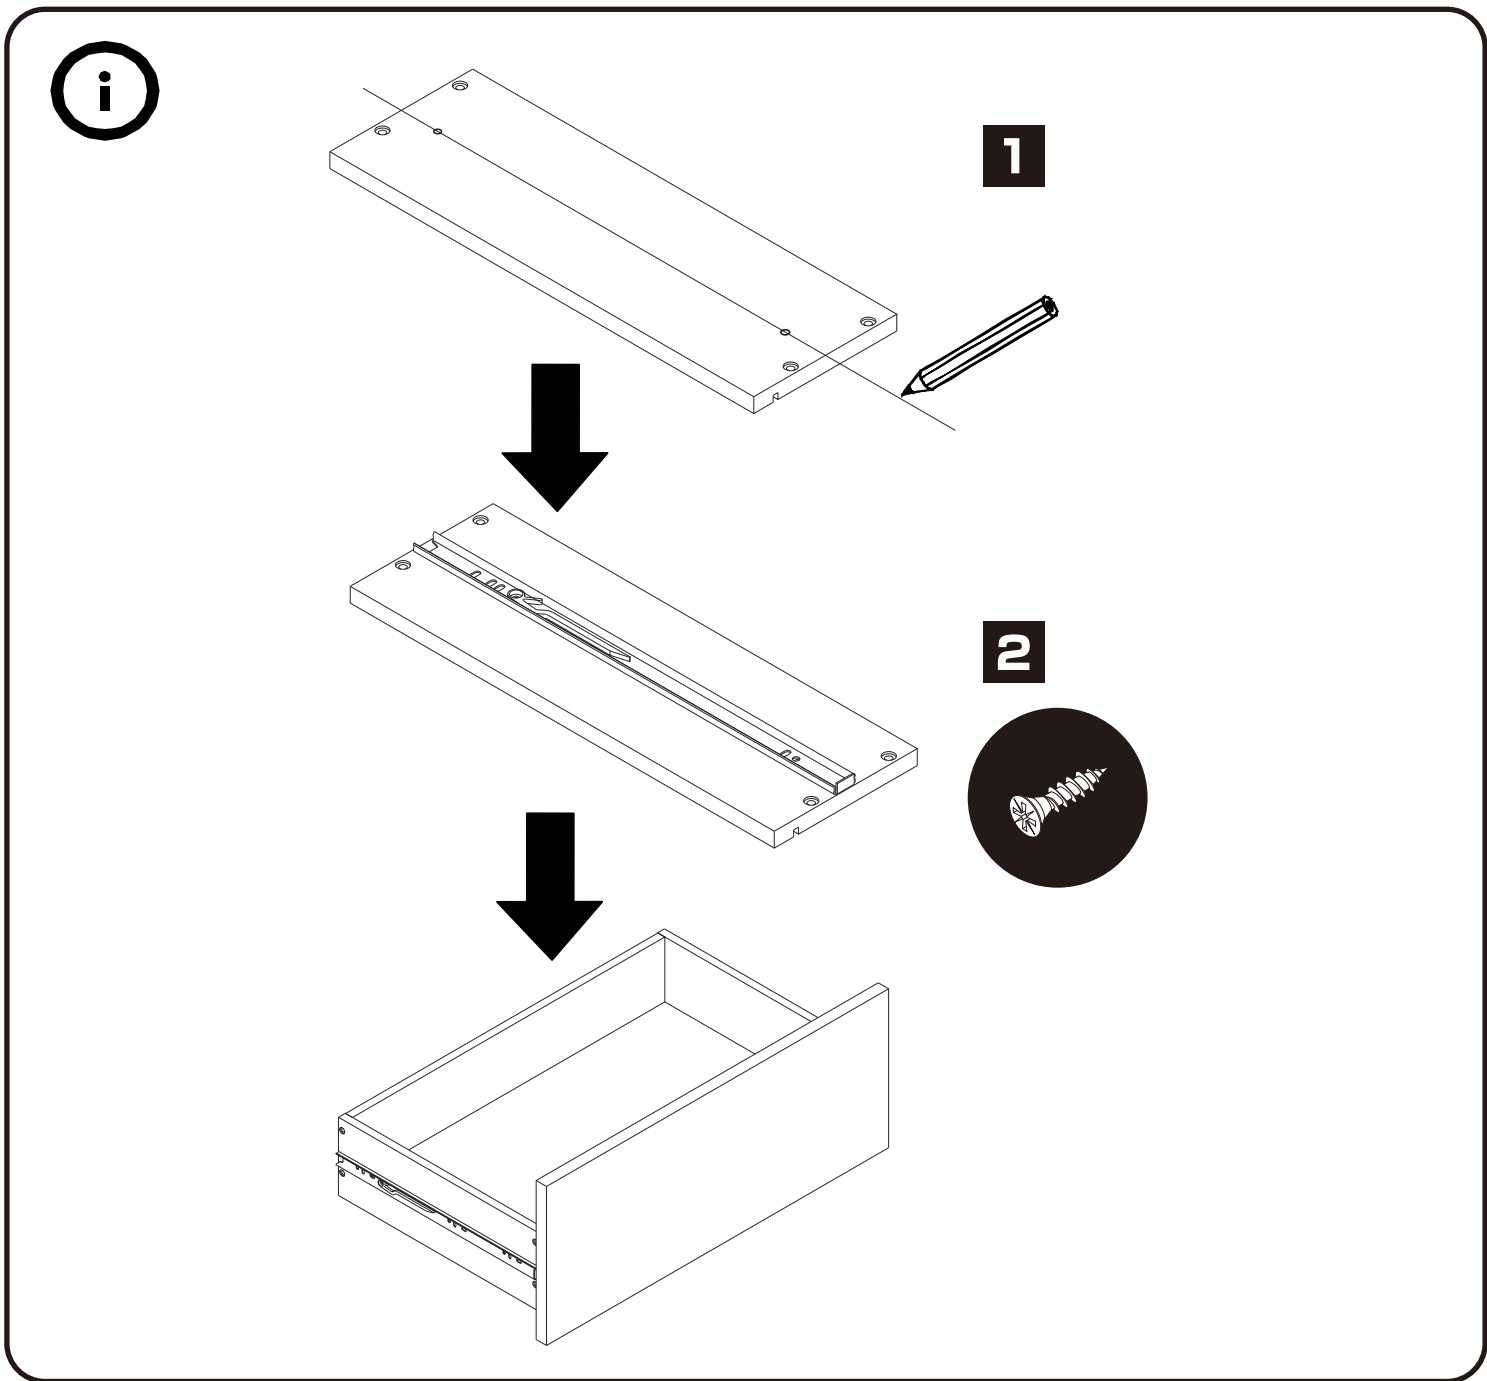

ROY

SUPPER FUNCTION COFFEE TABLE 120CM.

CONNECT SYSTEM

M4x16mm.

HARDWARE

-BODY SET

x 28

x 28

x 18

x 82

x 3

x 48

x 4

x 1

x 1/1

-DRAWER SET

x 3

x 36

x 30

x 6

-DOOR SET

x 4

x 24

x 2