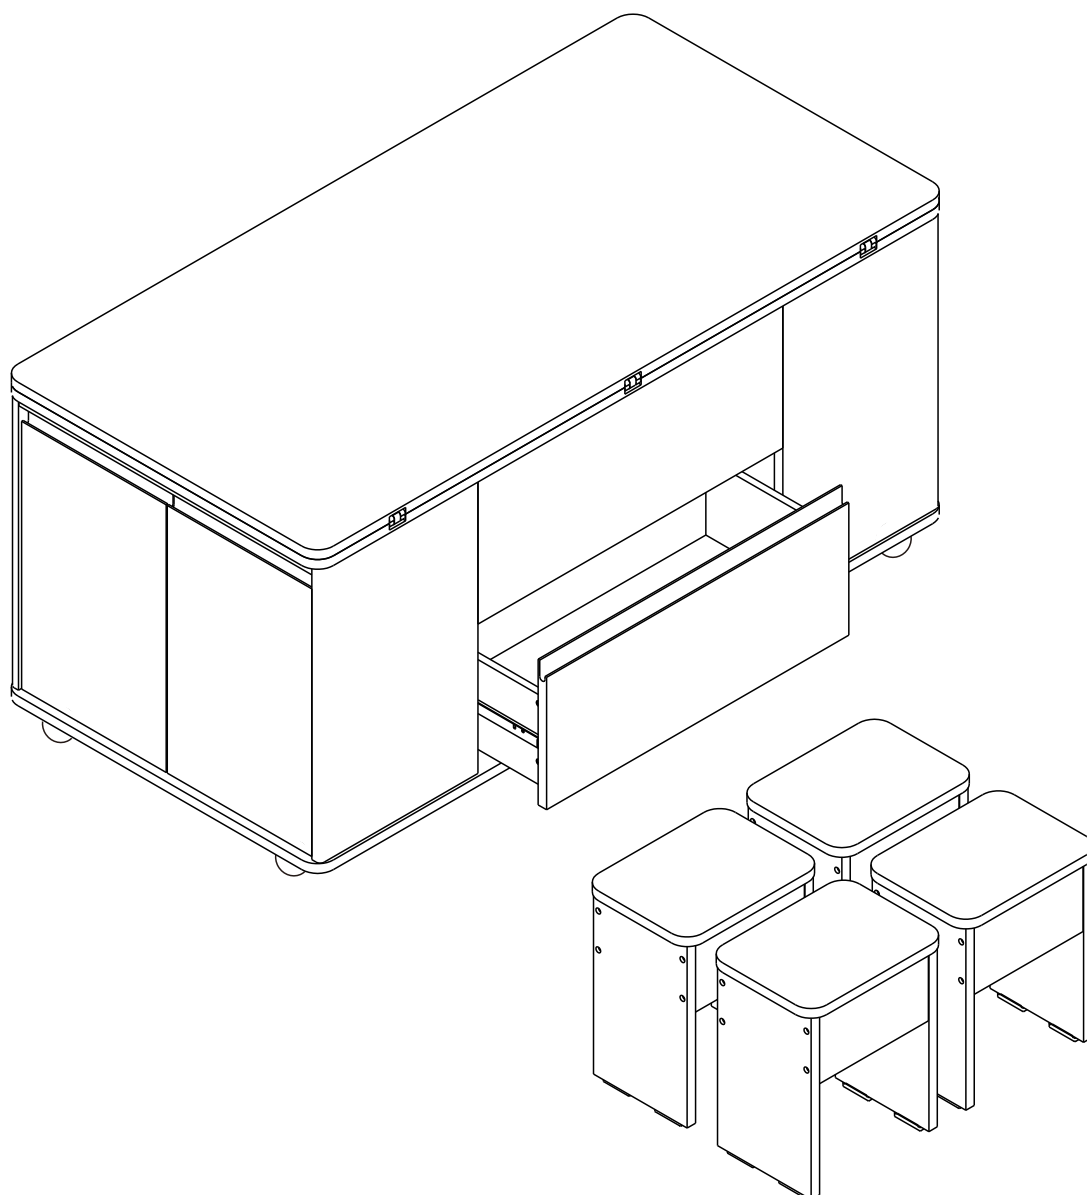

ROY

SUPPER FUNCTION COFFEE TABLE 120CM.

CONNECT SYSTEM

M4x16mm.

HARDWARE

-BODY SET

x 28

x 28

x 66

x 6

x 16

x 34

x 16

x 3

x 5

x 24

x 18

x 82

x 3

x 48

x 4

x 1

x 1/1

-DRAWER SET

x 3

x 36

x 30

x 6

-DOOR SET

x 4

x 24

x 2