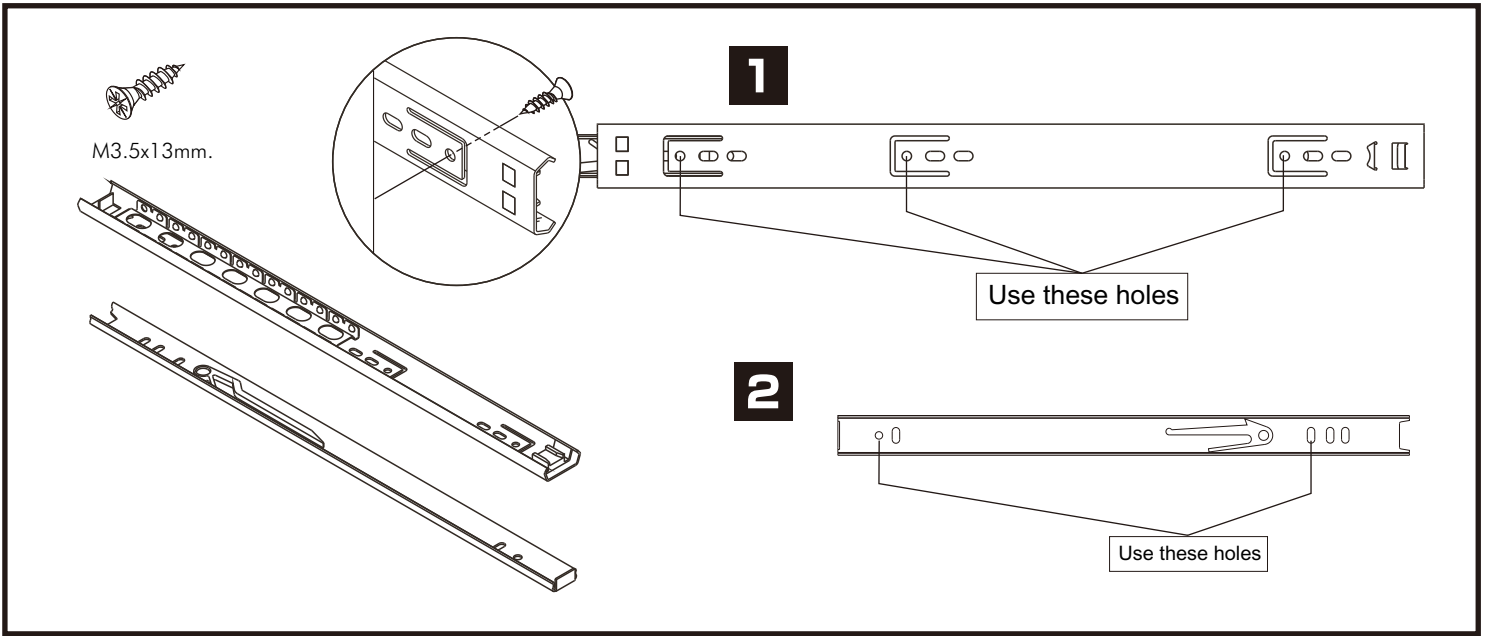

ROY

SUPPER FUNCTION COFFEE TABLE 120CM.

CONNECT SYSTEM

M4x16mm.

HARDWARE

-BODY SET

x 28

x 28

x 18

x 82

x 3

x 48

x 4

x 1

x 1/1

-DRAWER SET

x 3

x 36

x 30

x 6

-DOOR SET

x 4

x 24

x 2