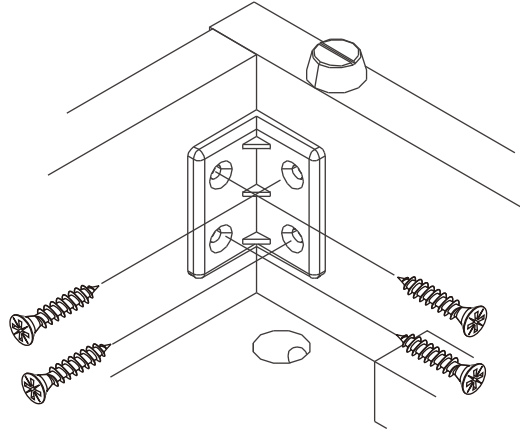

ROY

SUPPER FUNCTION COFFEE TABLE 120CM.

CONNECT SYSTEM

M4x16mm.

HARDWARE

-BODY SET

x 28

x 28

x 18

x 82

x 3

x 48

x 4

x 1

x 1/1

-DRAWER SET