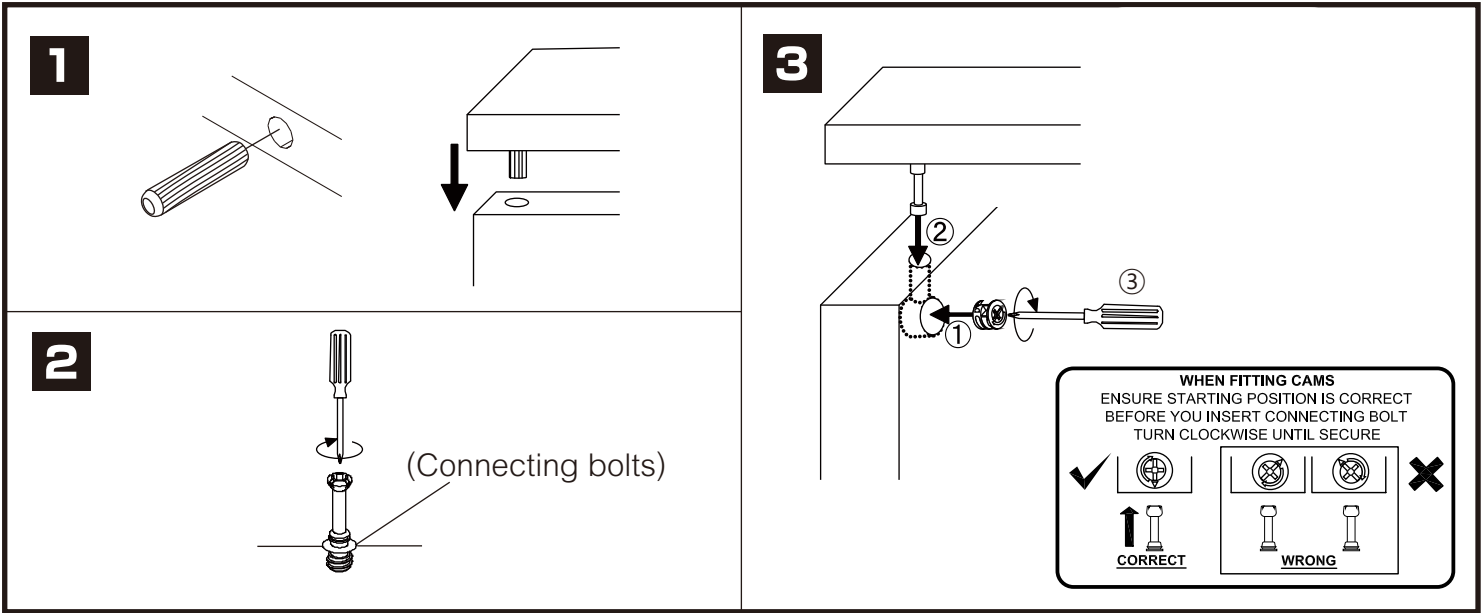

\$MAZZIMO

BED 6 ft.

CONNECT SYSTEM

HARDWARE

-BODY SET

x 4

x 4

#8x35