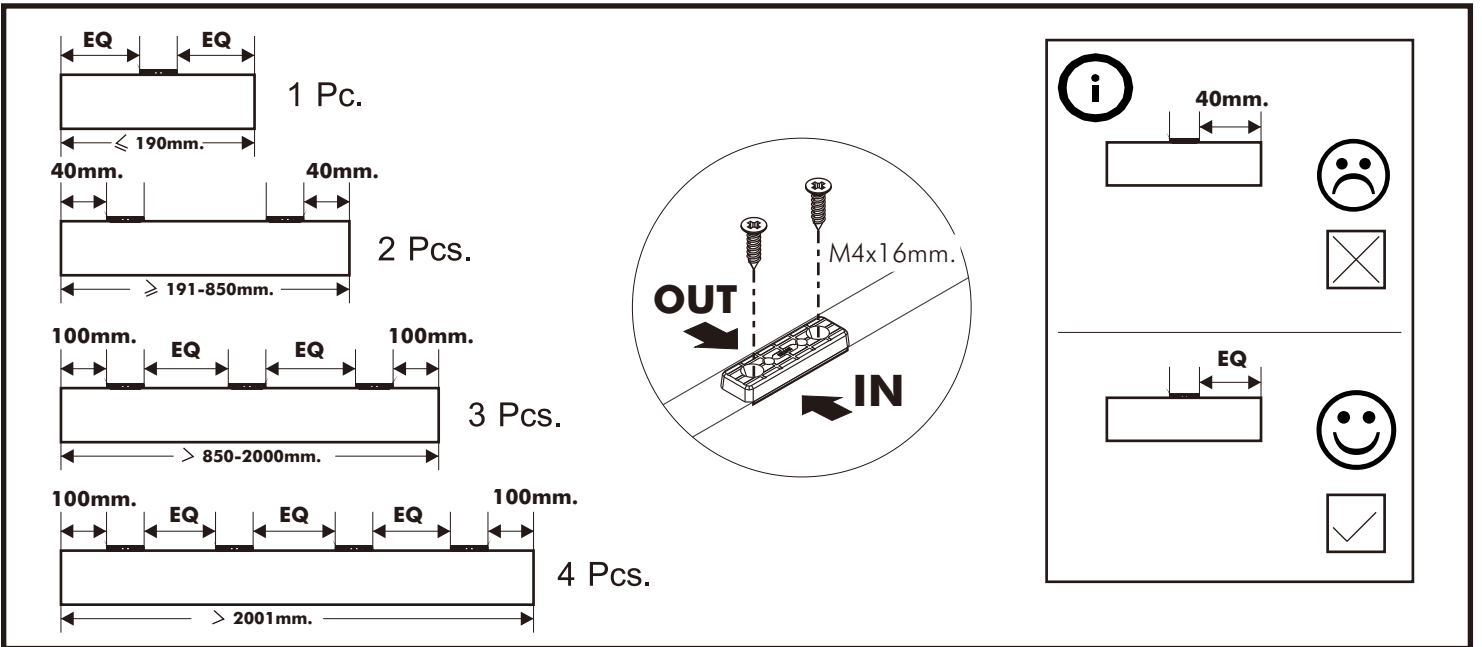

\$MAZZIMO

BED 6 ft.

CONNECT SYSTEM

HARDWARE

-BODY SET

x 4

x 4

#8x35

x 4

x 4

No.1

x 3

M4x16mm.

x 27

#M8

x 4

#M8

x 4

#TFL4 M8x50

x 4

JCB+ M6x60

x 6

x 11

#M4x16mm.

x 22

ASSEMBLY

-BODY SET

1.

2.

3.

4.