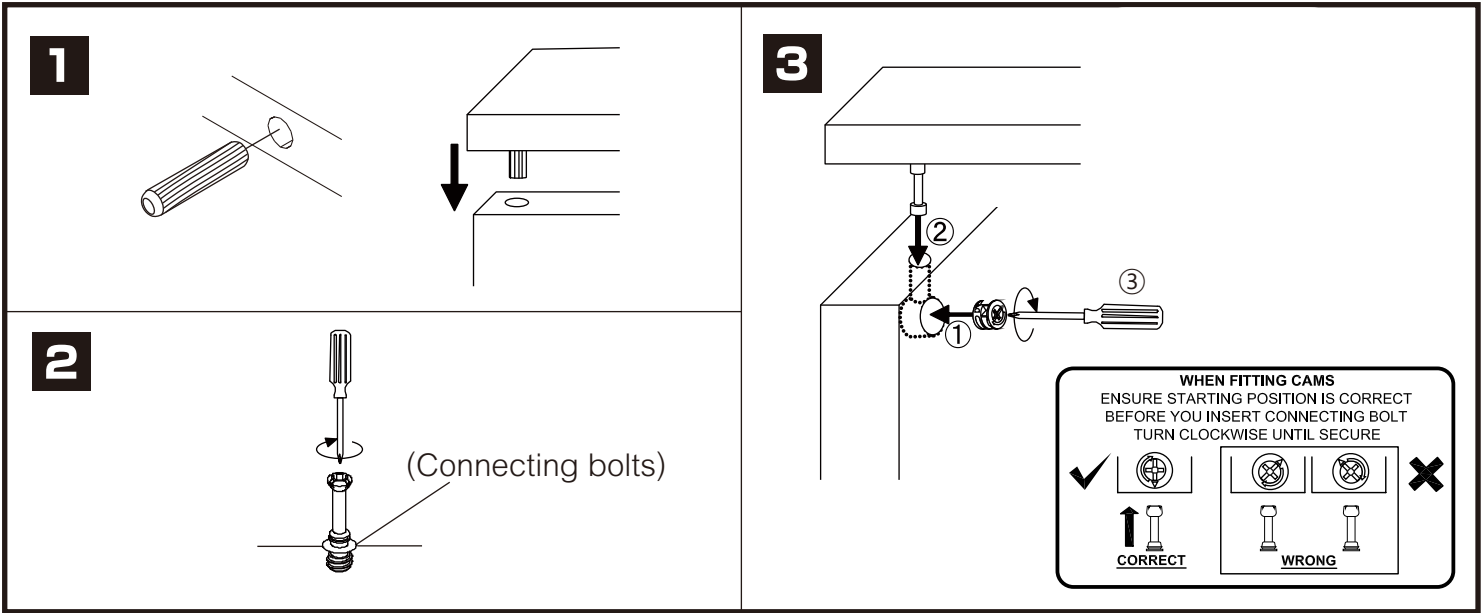

\$MAZZIMO

BED 5 ft.

CONNECT SYSTEM

HARDWARE

-BODY SET

x 4

x 4

#8x35