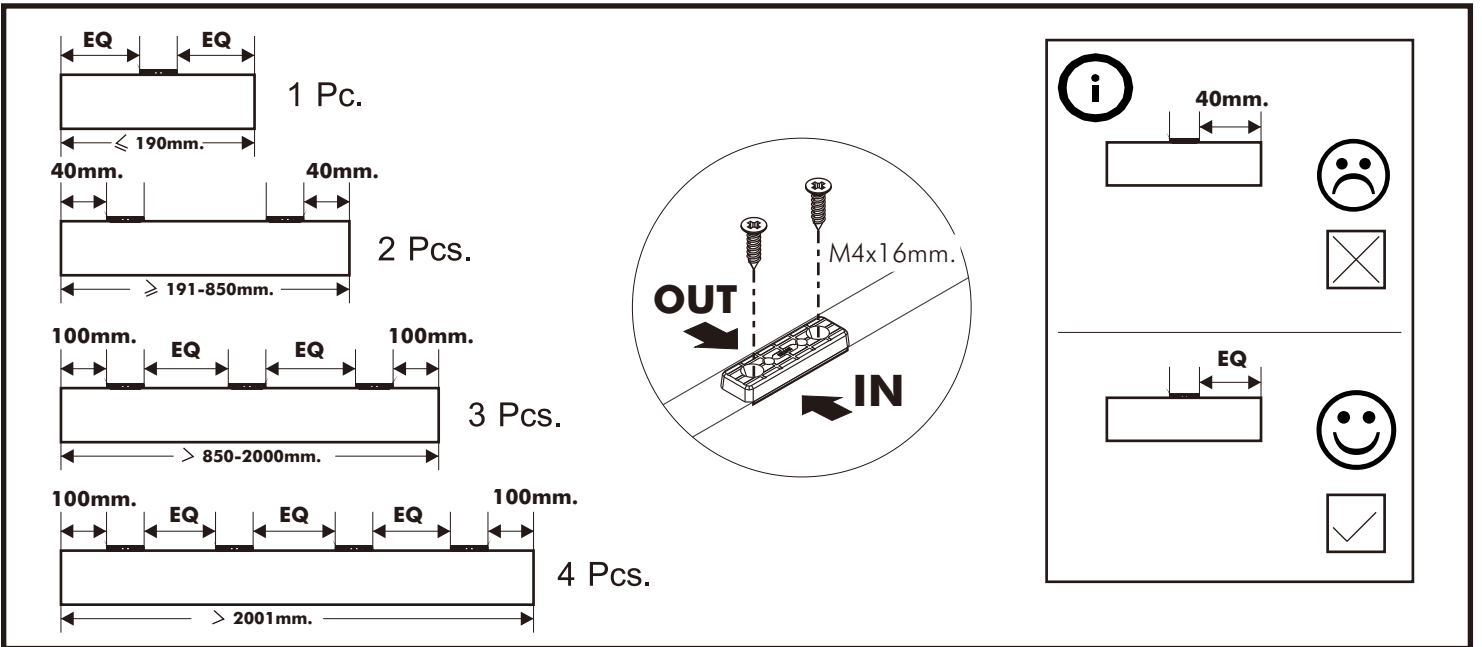

\$MAZZIMO

BED 5 ft.

CONNECT SYSTEM

HARDWARE

-BODY SET

x 4

x 4

#8x35

x 4

x 4

No.1

x 3

M4x16mm.

x 27

#M8

x 4

#M8

x 4

#TFL4 M8x50

x 4

JCB+ M6x60

x 6

x 10

#M4x16mm.

x 20

ASSEMBLY

-BODY SET

1.

2.

3.

4.