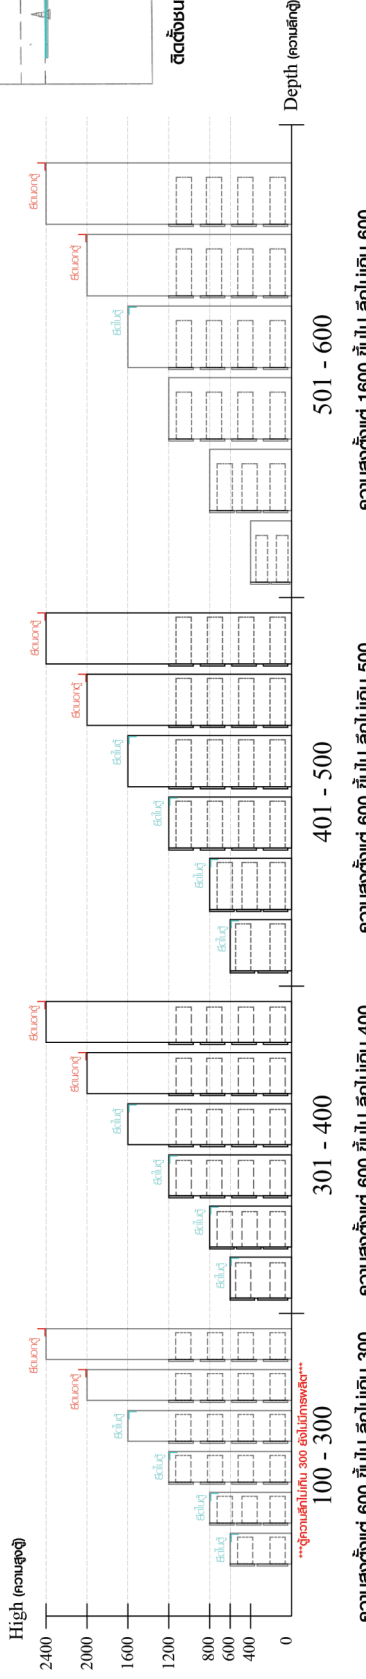

■ หมวด ตู้ลิ้นชัก / ตู้ลิ้นชัก + บานเปิด / ตู้ลิ้นชัก + บานสไลด์