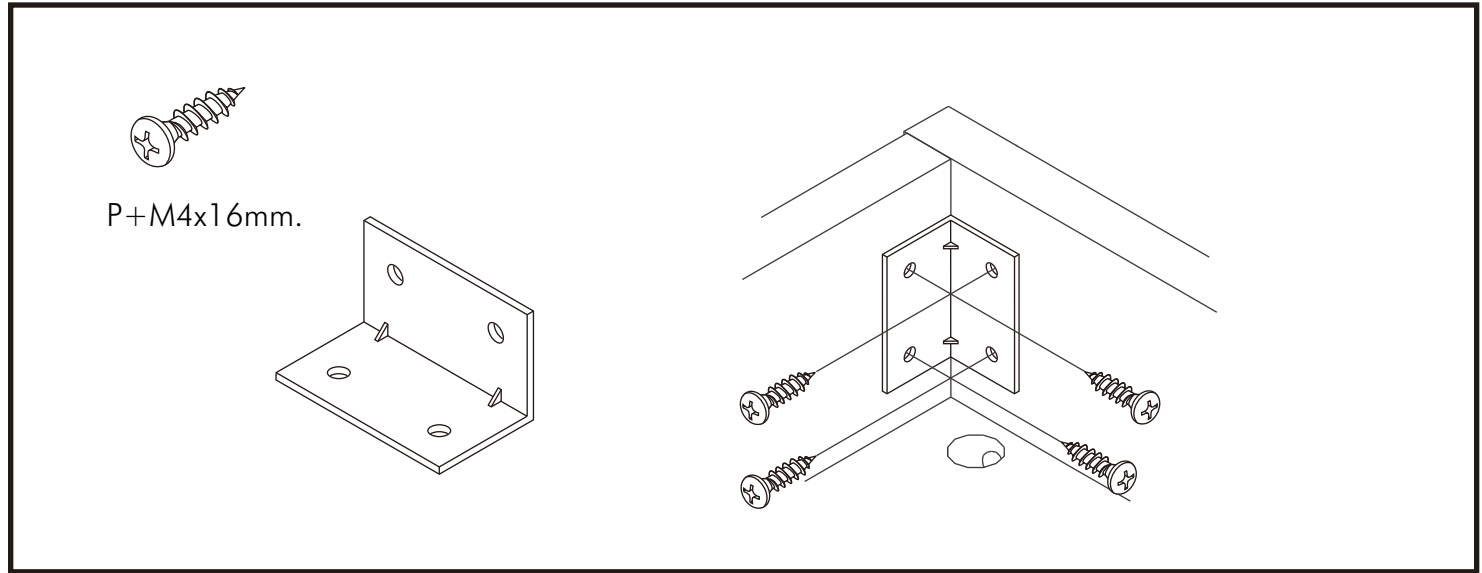

PICASSO

BED 6 ft.

CONNECT SYSTEM

HARDWARE

-BODY SET

x 4

x 4

x 8

M6x60
x 4/4

x 8

No.1

x 3

x 14

M4x16
x 28

M4x30mm.
x 24

M4x16mm.
x 35

-LAMP SET

x 10/10

5x3/4" mm.
x 4

x 1

x 2

x 1

1.

2.