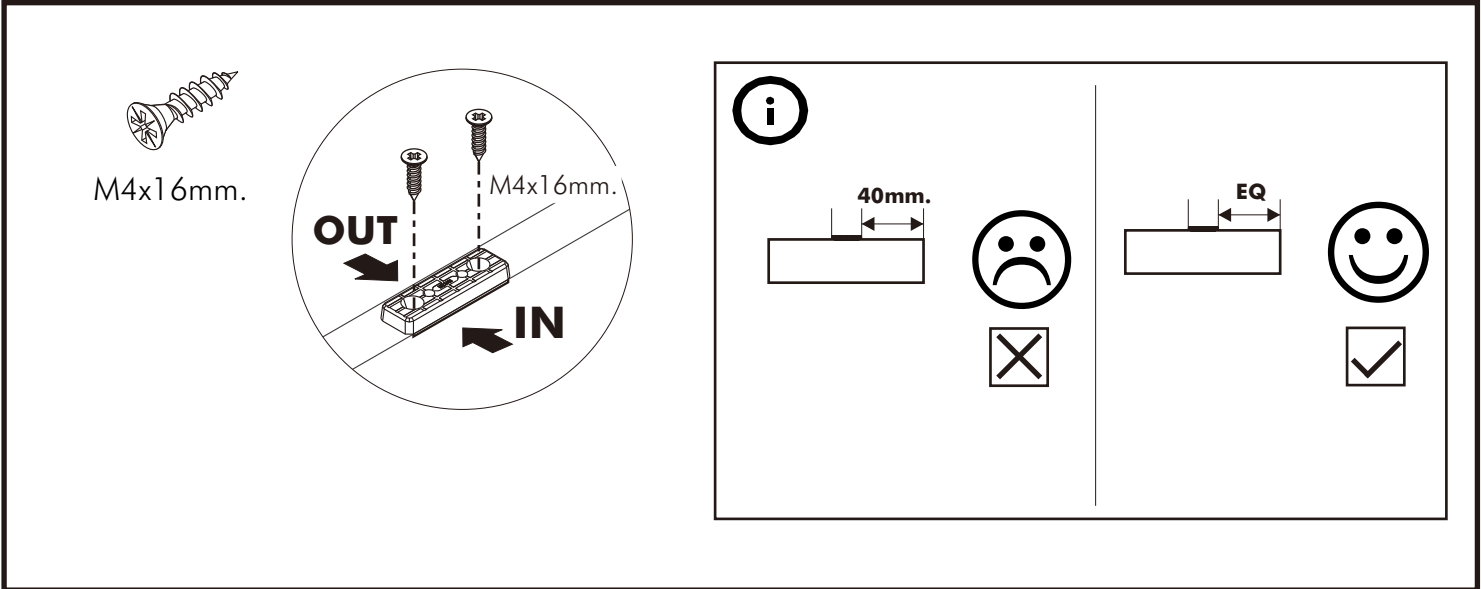

PICASSO

BED 6 ft.

CONNECT SYSTEM

HARDWARE

-BODY SET

x 4

x 4

x 8

M6x60
x 4/4

x 8

No.1

x 3

x 14

M4x16
x 28

M4x30mm.
x 24

M4x16mm.
x 35

-LAMP SET

x 10/10

5x3/4" mm.
x 4

x 1

x 2

x 1

1.

2.