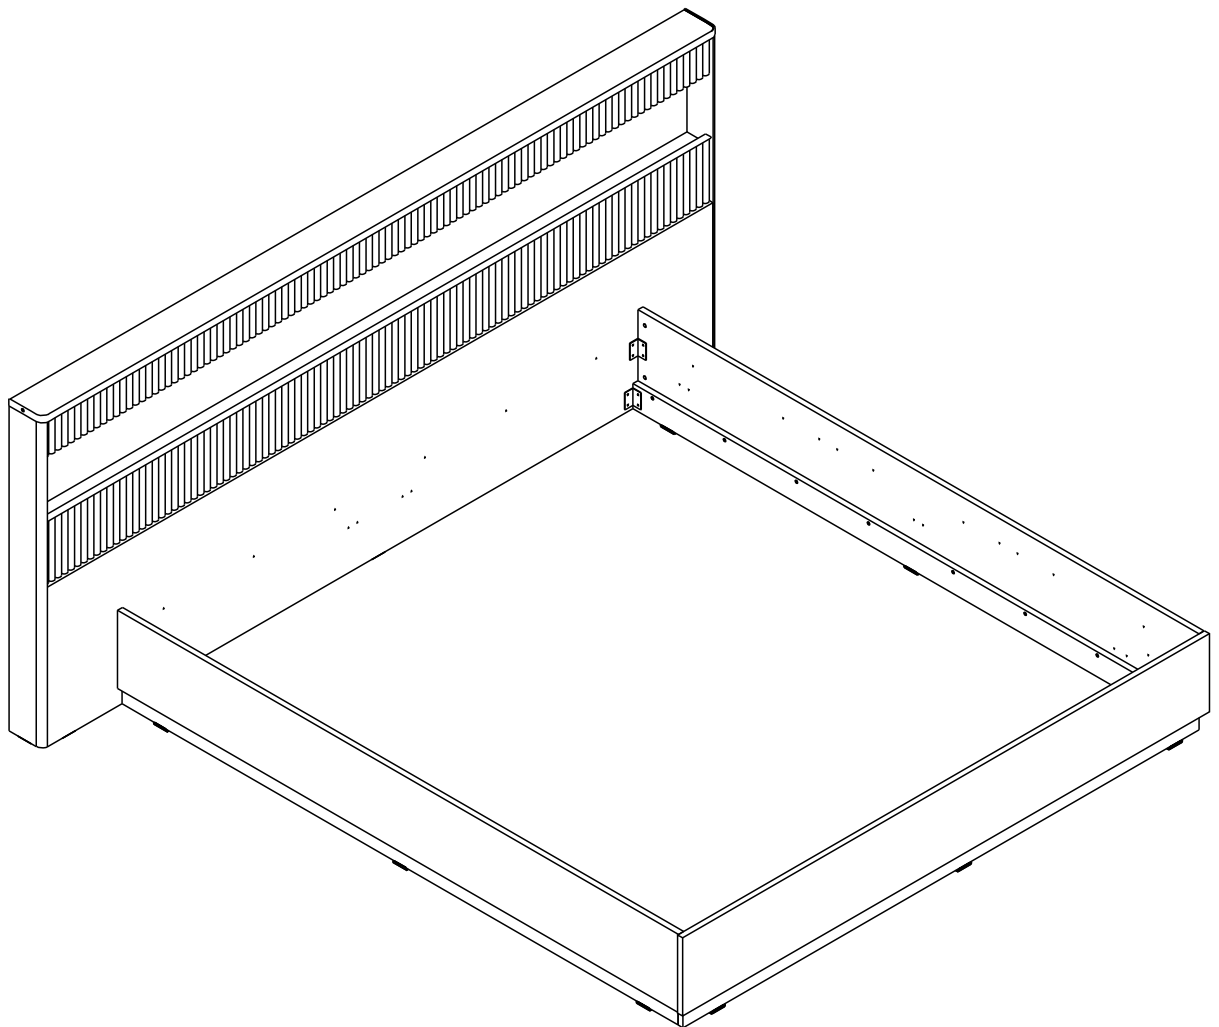

PICASSO

BED 6 ft.

CONNECT SYSTEM

HARDWARE

-BODY SET

x 4

x 4

x 8

M6x60
x 4/4

x 8

No.1

x 3

x 14

M4x16
x 28

M4x30mm.
x 24

M4x16mm.
x 35

-LAMP SET

x 10/10

5x3/4" mm.
x 4

x 1

x 2

x 1

1.

2.