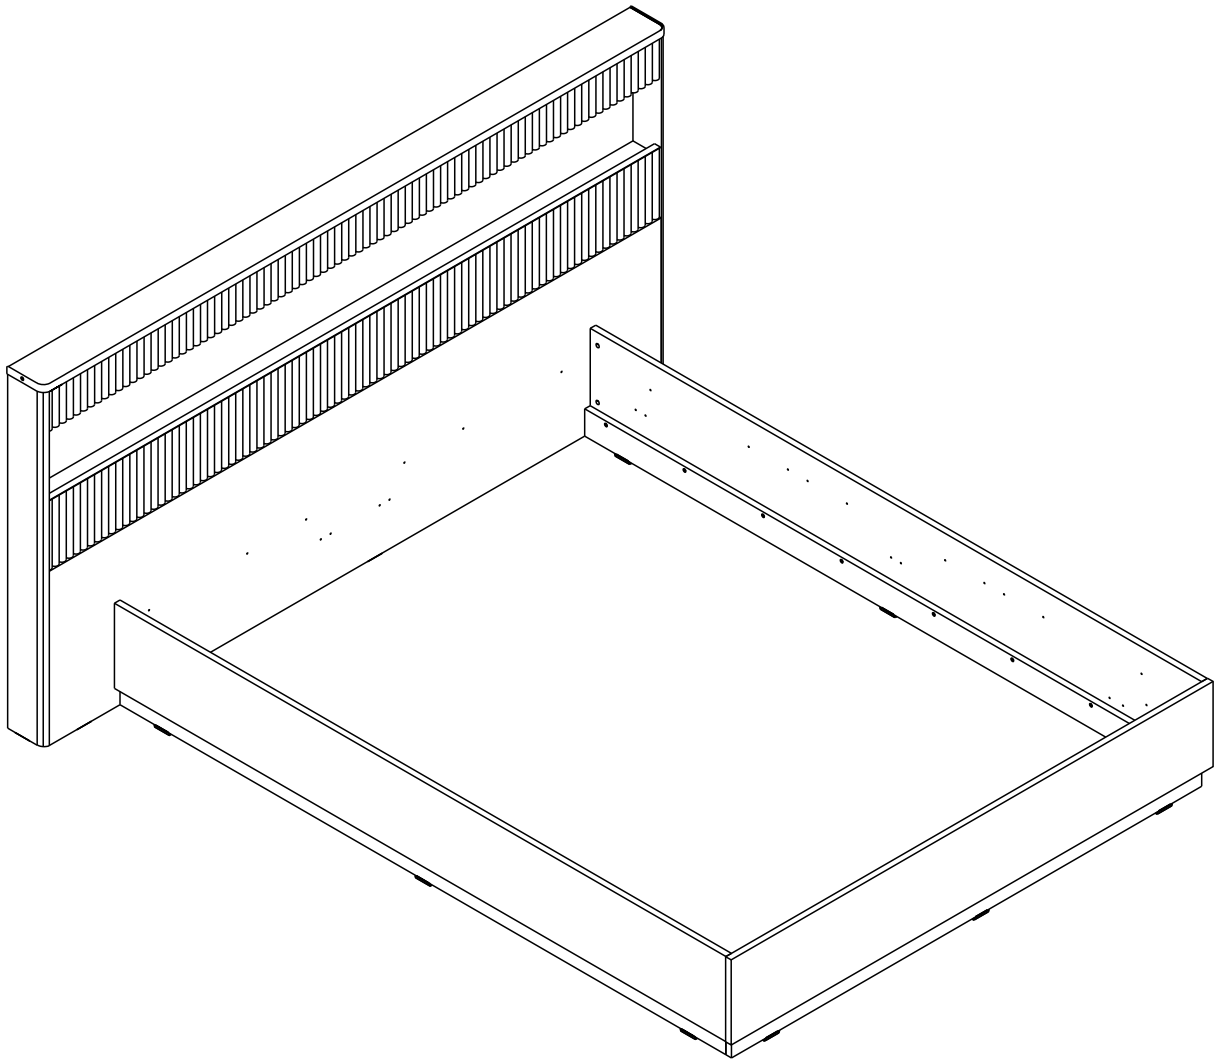

PICASSO

BED 5 ft.

HARDWARE

-BODY SET

x 4

x 4

x 8

M6x60
x 4/4

x 8

No.1

x 3

x 14

M4x16
x 28

M4x30mm.

x 22

M4x16mm.

x 35

-LAMP SET

x 10/10

5x3/4"mm.

x 4

x 1

x 2

x 1