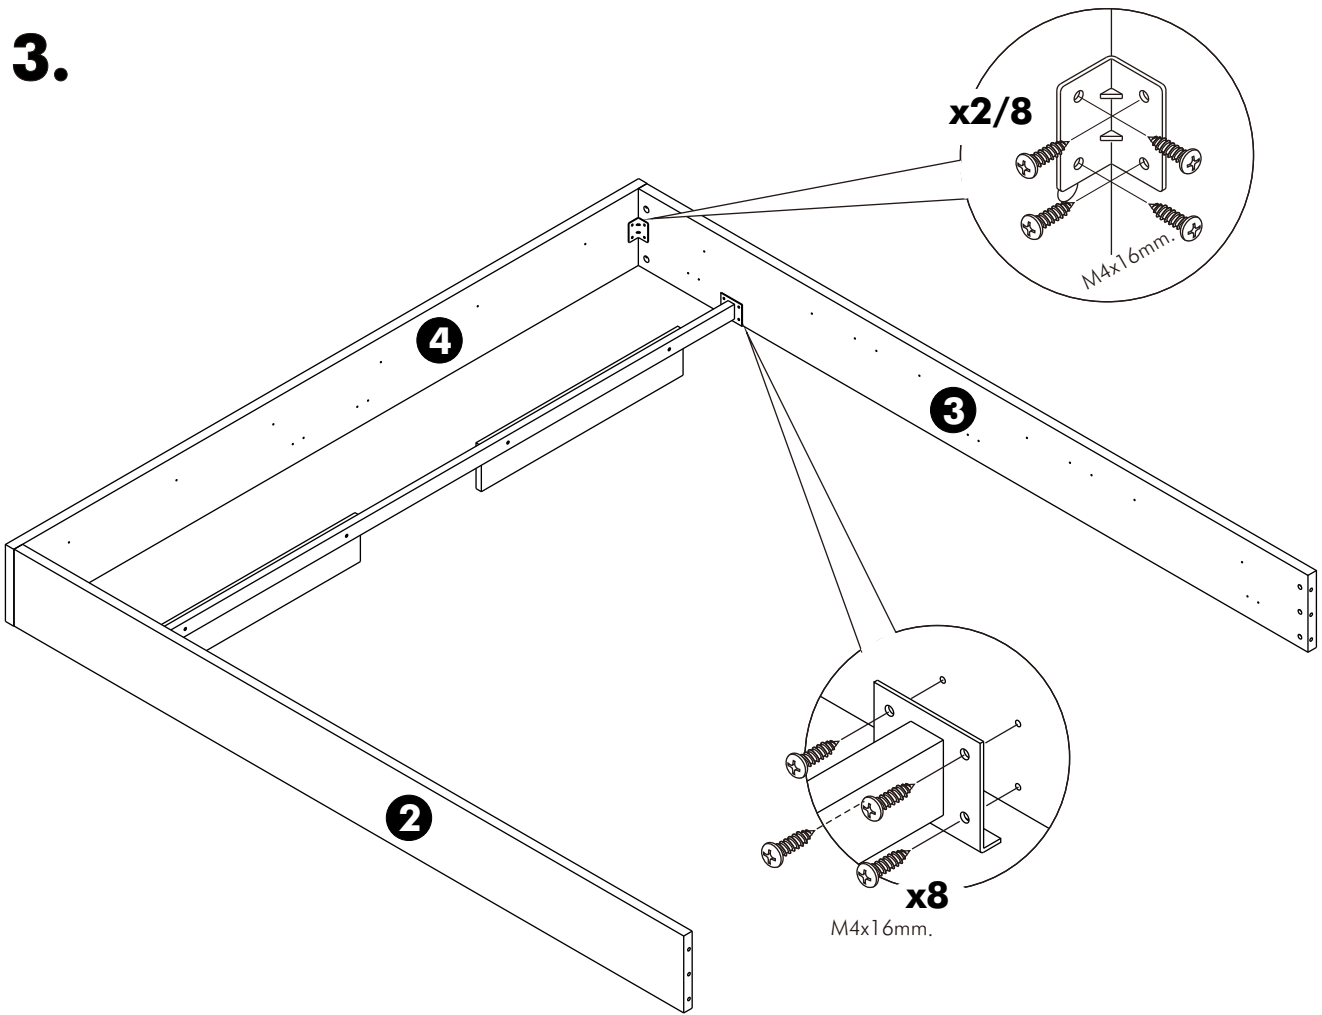

✓				✗
↑	CORRECT	WRONG		

i

40mm.	
EQ	

HARDWARE

-BODY SET

x 4

x 4

#8x35

x 22

ASSEMBLY

-BODY SET

1.

2.

3.

4.