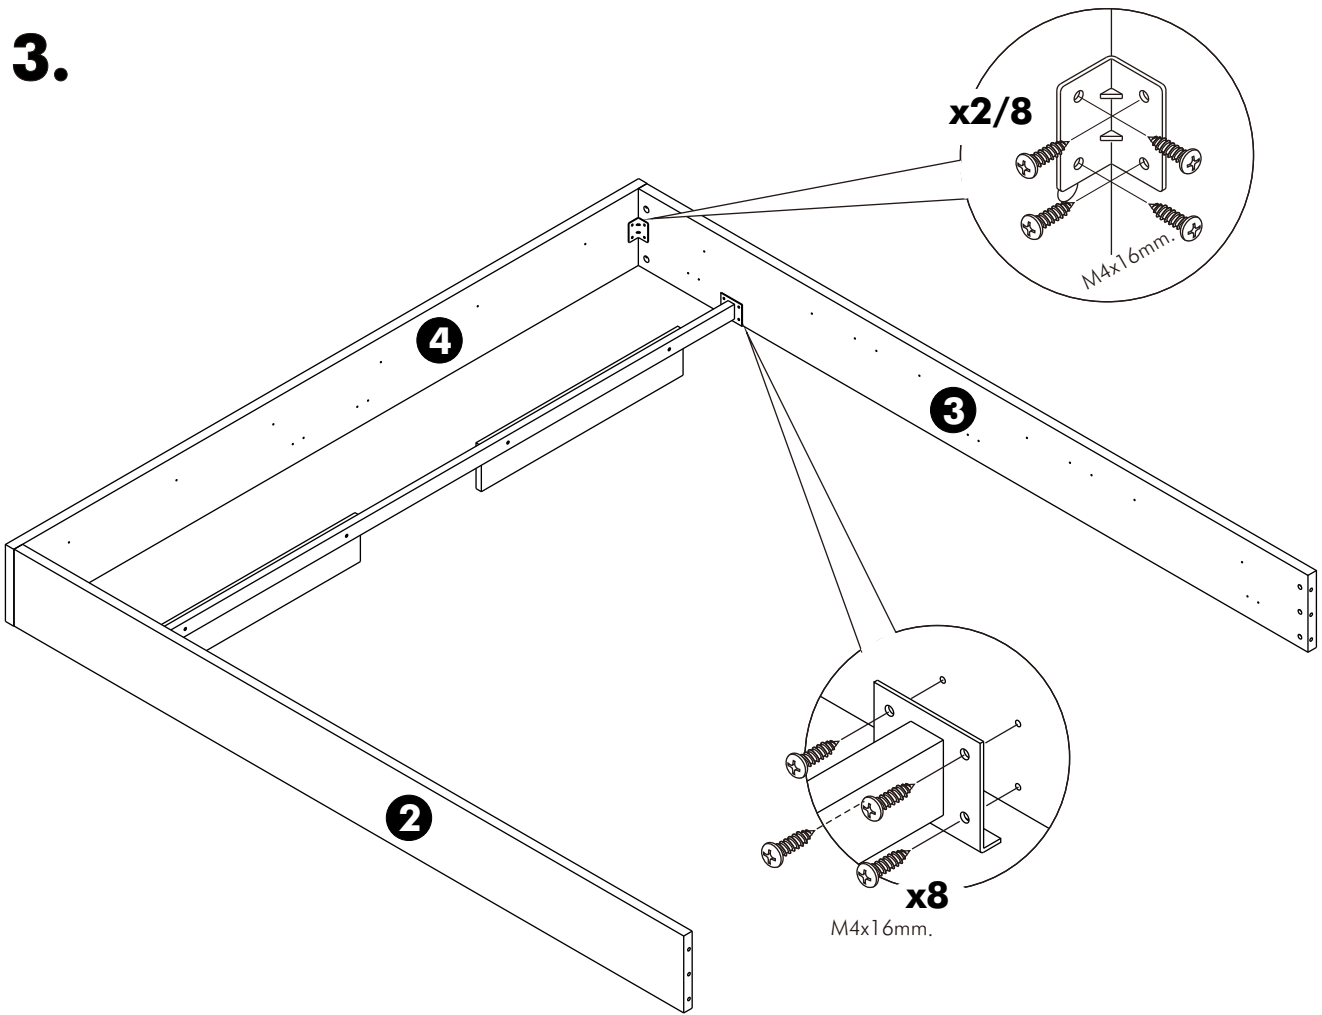

✓				✗
↑	CORRECT	WRONG		

i

40mm.		
EQ		

HARDWARE

-BODY SET

x 4

x 4

#8x35

#M8

x 4

#TFL4 M8x50

x 4

JCB+ M6x60

x 6

x 10

#M4x16mm.

x 20

ASSEMBLY

-BODY SET

1.

2.

3.

4.